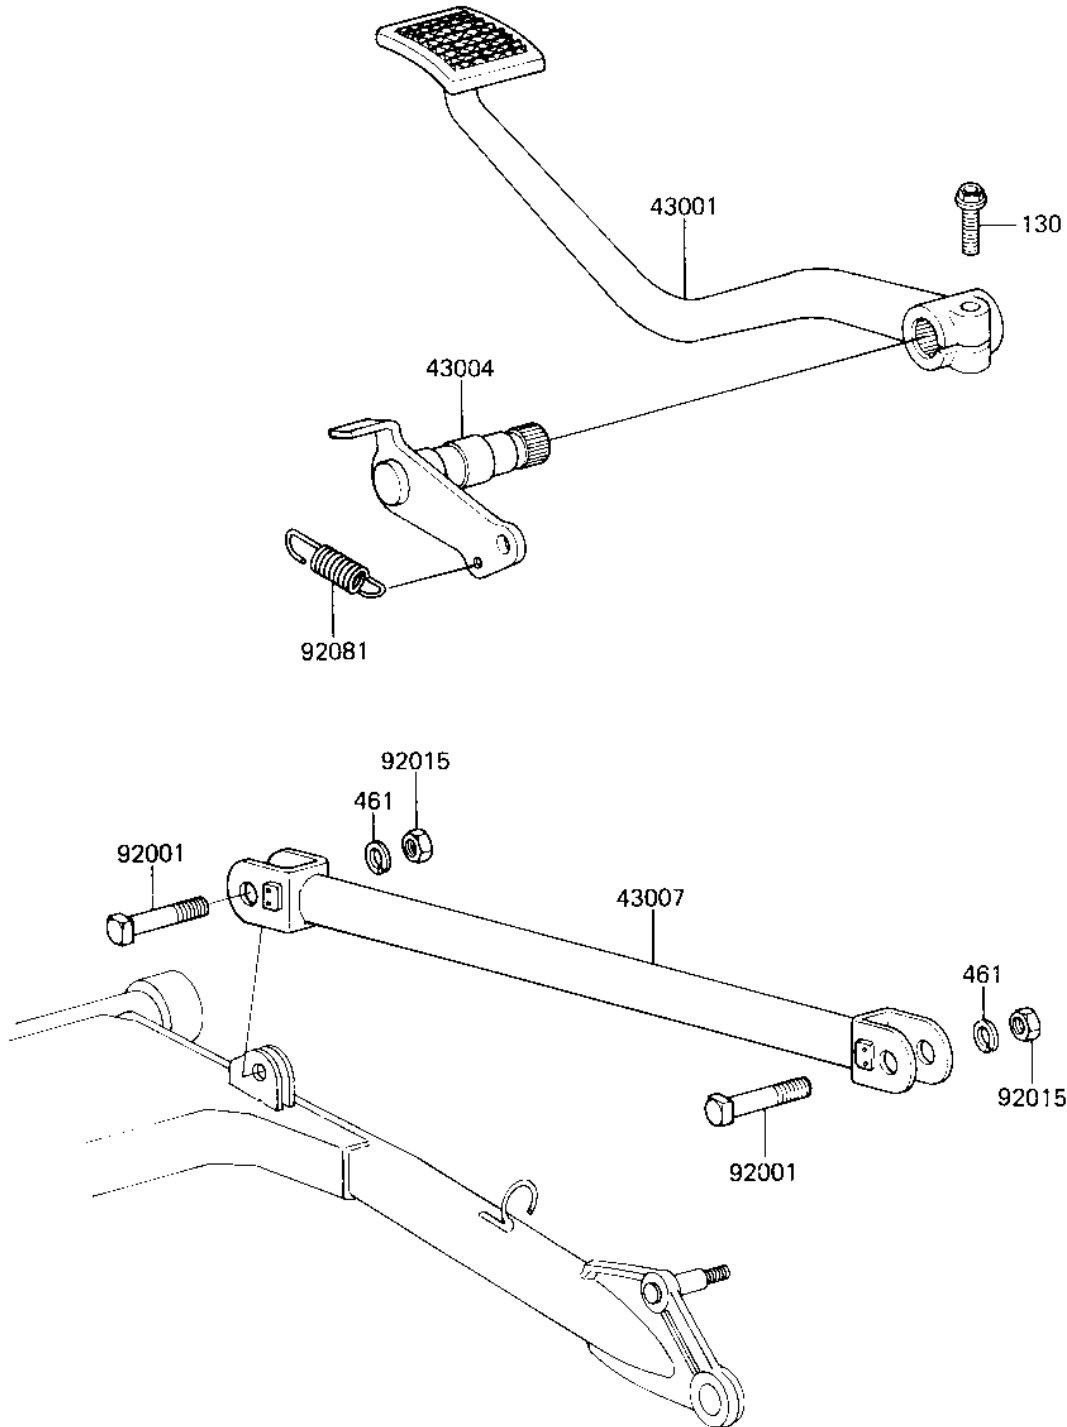

1983 LTD Shaft

PARTS DIAGRAM

BRAKE PEDAL/TORQUE LINK

F2260-0088

1983 LTD Shaft

PARTS LIST

BRAKE PEDAL/TORQUE LINK

Kawasaki

Let the Good Times Roll®

ITEM NAME

PART NUMBER

QUANTITY
