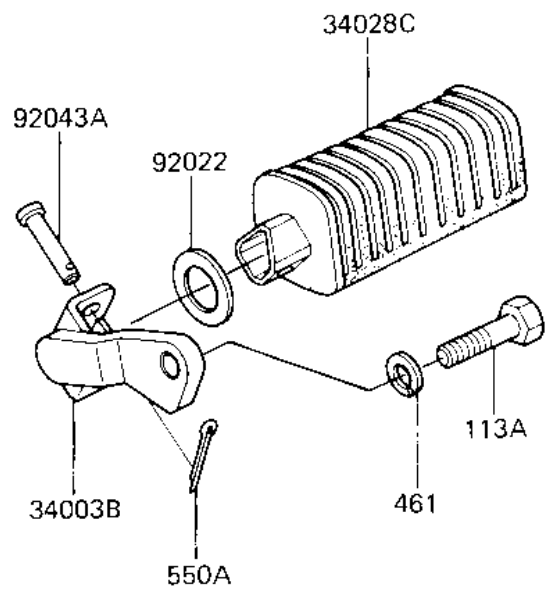

1983 LTD Shaft

PARTS DIAGRAM

FOOTRESTS

F2160-0067

1983 LTD Shaft

PARTS LIST

FOOTRESTS

Kawasaki

Let the Good Times Roll®

ITEM NAME

PART NUMBER

QUANTITY
