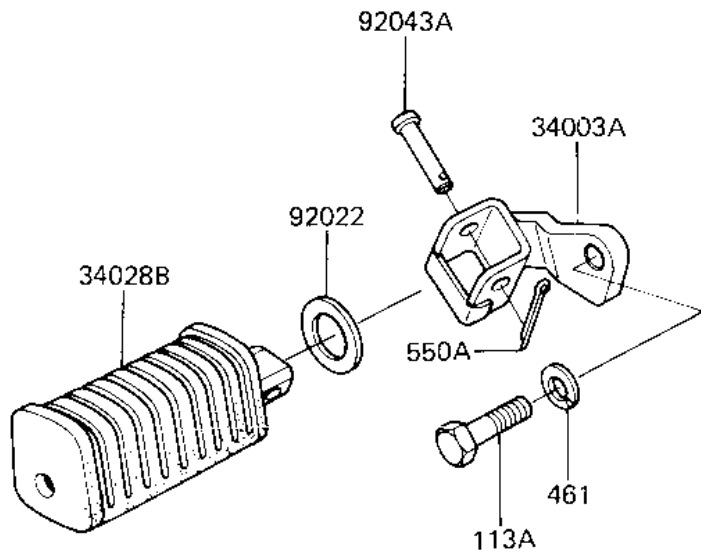

1983 LTD Shaft

PARTS DIAGRAM

FOOTRESTS

F2160-0067

1983 LTD Shaft

PARTS LIST

FOOTRESTS

Kawasaki

Let the Good Times Roll®

ITEM NAME

PART NUMBER

QUANTITY
