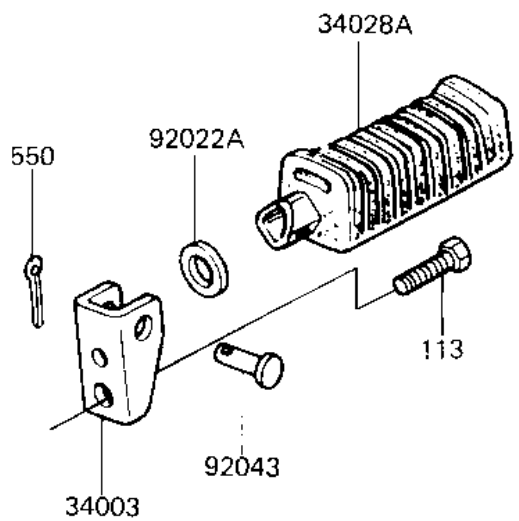

1983 LTD Shaft

PARTS DIAGRAM

FOOTRESTS

F2160-0067

1983 LTD Shaft

PARTS LIST

FOOTRESTS

Kawasaki

Let the Good Times Roll®

ITEM NAME

PART NUMBER

QUANTITY
