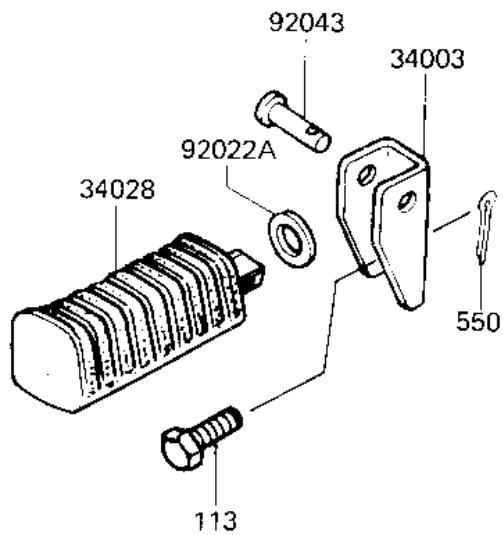

1983 LTD Shaft

PARTS DIAGRAM

FOOTRESTS

F2160-0067

1983 LTD Shaft

PARTS LIST

FOOTRESTS

Kawasaki

Let the Good Times Roll®

ITEM NAME

PART NUMBER

QUANTITY
