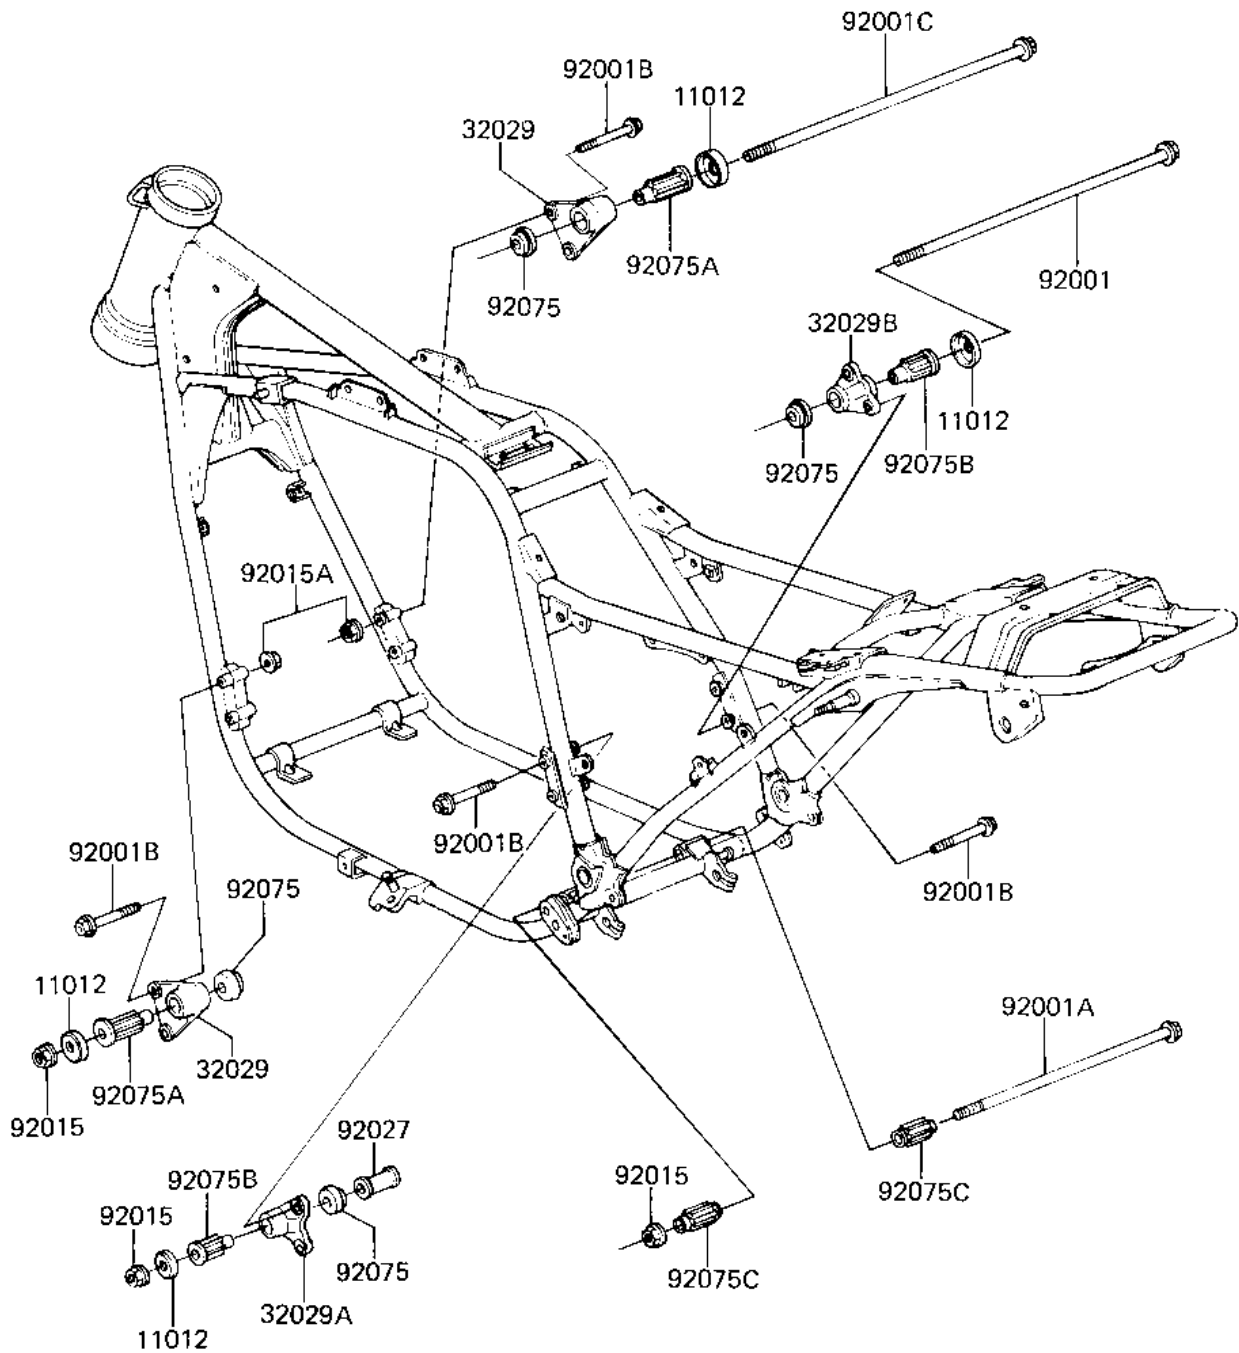

1983 LTD Shaft

PARTS DIAGRAM

FRAME FITTINGS

F2131-0107

1983 LTD Shaft

PARTS LIST FRAME FITTINGS

ITEM NAME	PART NUMBER	QUANTITY
-----------	-------------	----------
