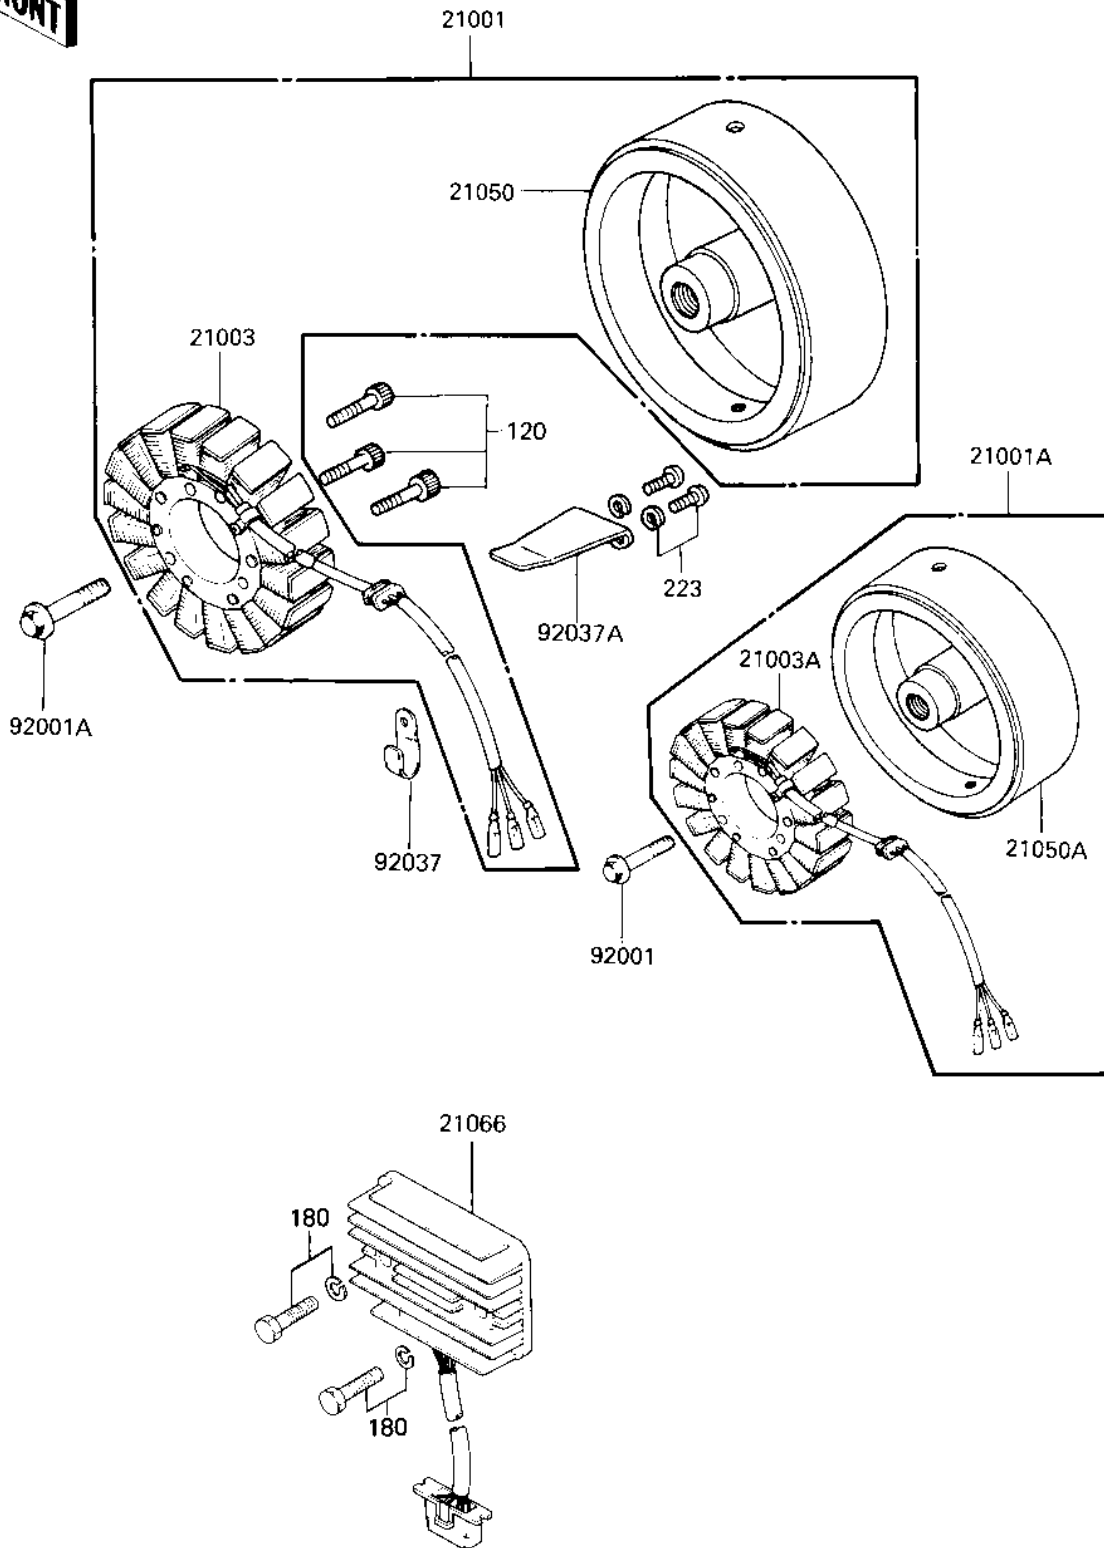

1983 LTD Shaft

PARTS DIAGRAM

GENERATOR/REGULATOR

E18109119

1983 LTD Shaft

PARTS LIST

GENERATOR/REGULATOR

Kawasaki

Let the Good Times Roll®

ITEM NAME

PART NUMBER

QUANTITY
