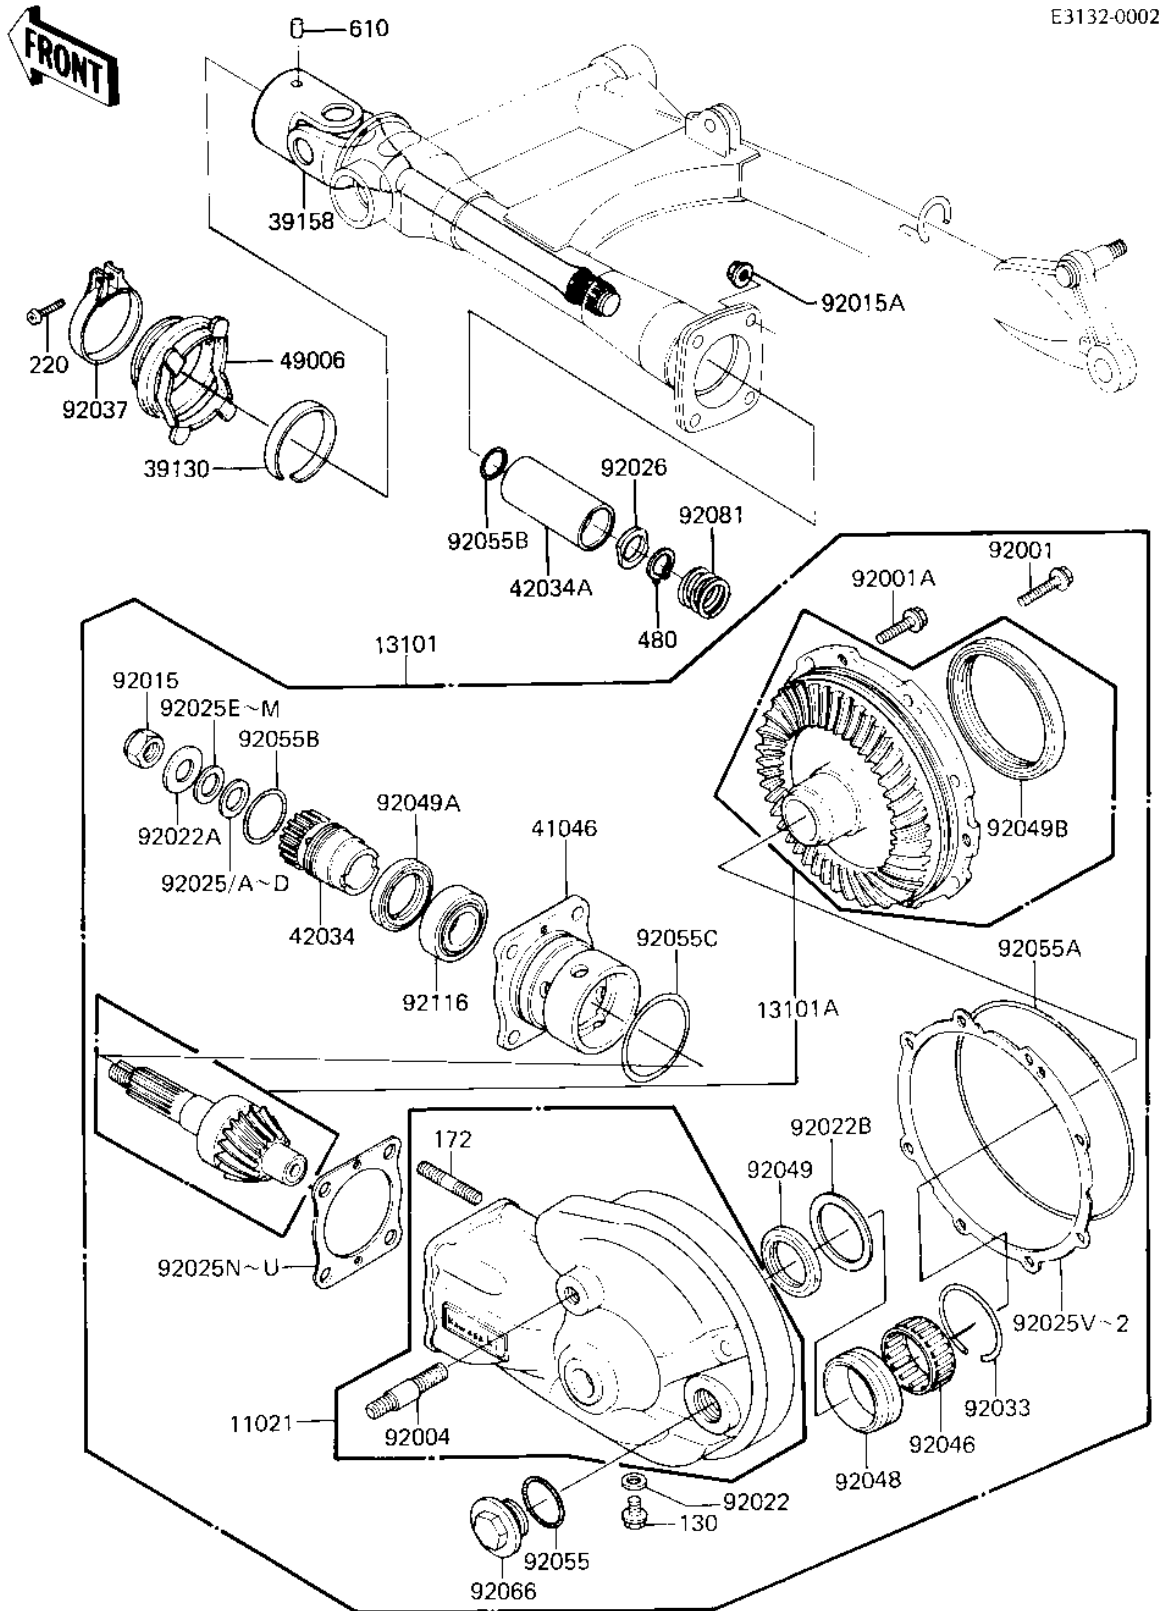

1983 LTD Shaft

PARTS DIAGRAM

DRIVE SHAFT/FINAL GEARS

E3132-0002

1983 LTD Shaft

PARTS LIST

DRIVE SHAFT/FINAL GEARS

Kawasaki

Let the Good Times Roll®

ITEM NAME

PART NUMBER

QUANTITY
