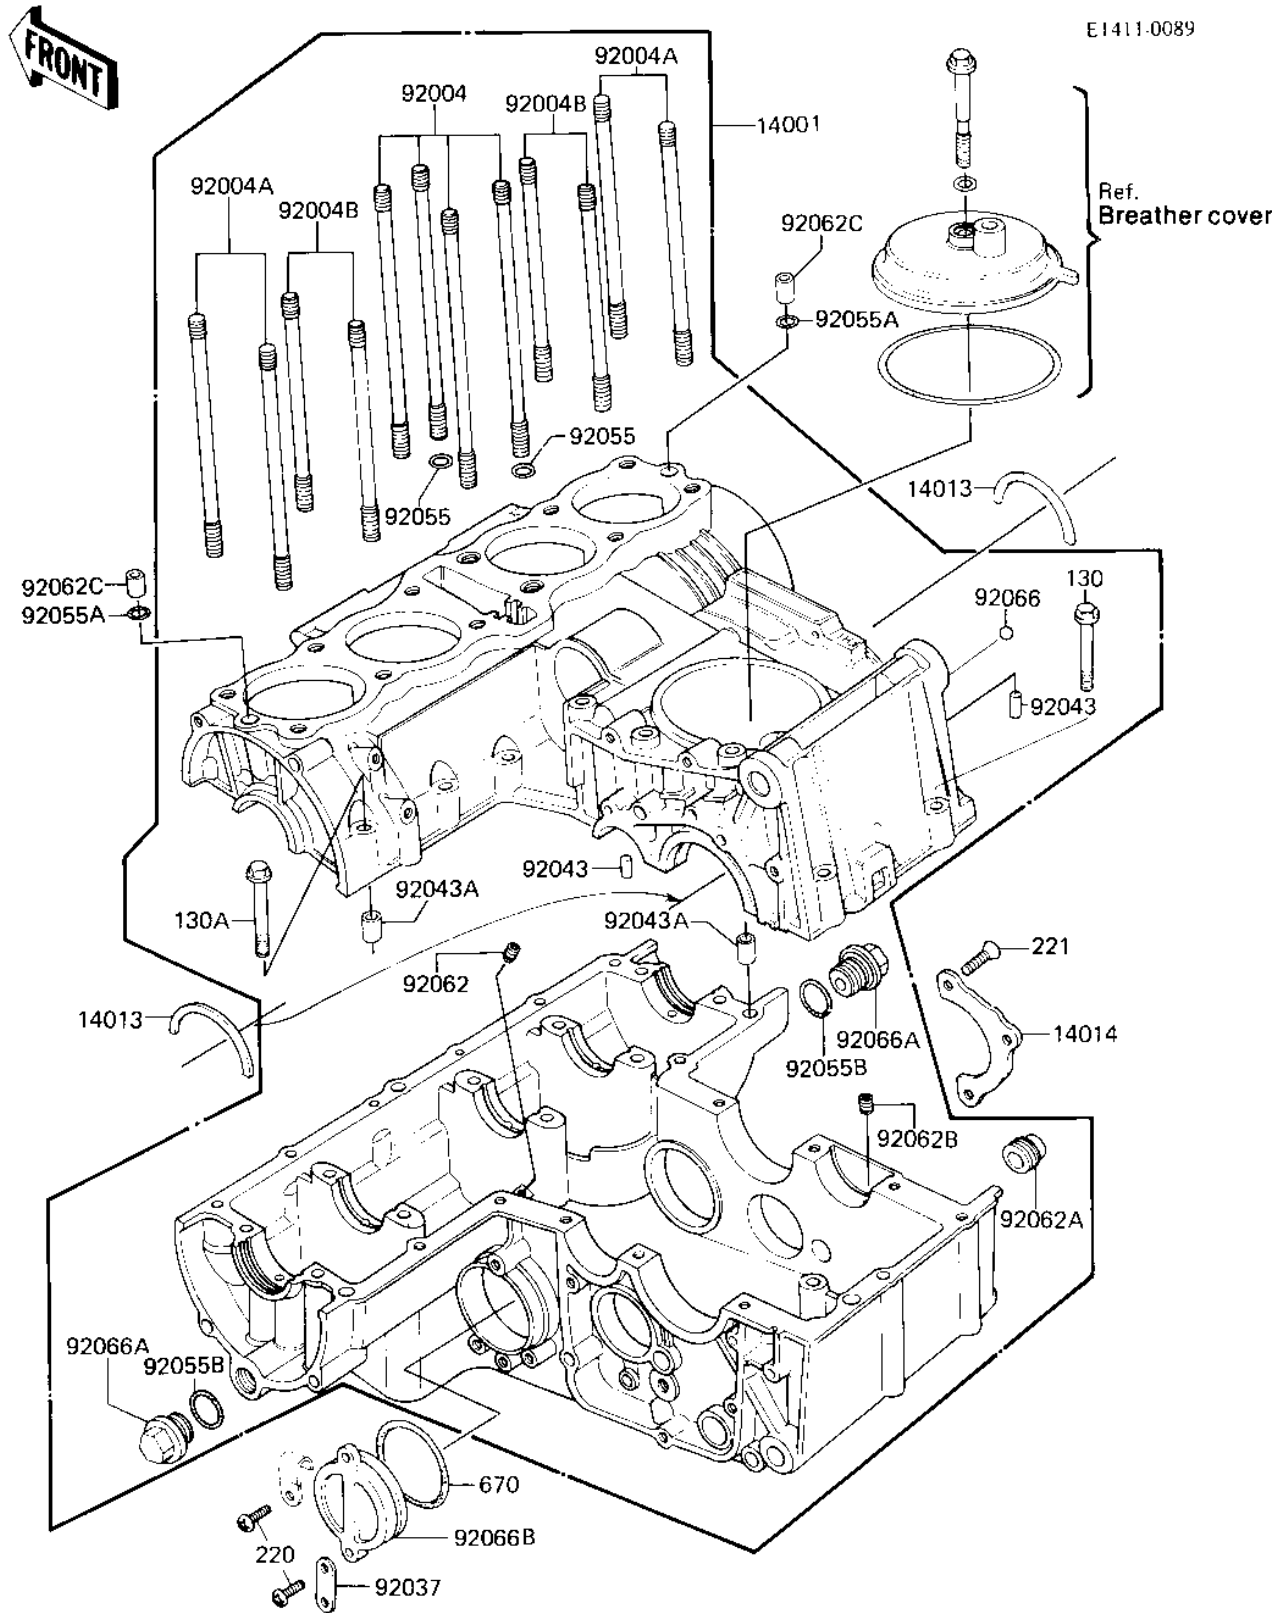

1983 LTD Shaft

PARTS DIAGRAM

CRANKCASE

Kawasaki

Let the Good Times Roll®

1983 LTD Shaft

PARTS LIST CRANKCASE

ITEM NAME

PART NUMBER

QUANTITY
