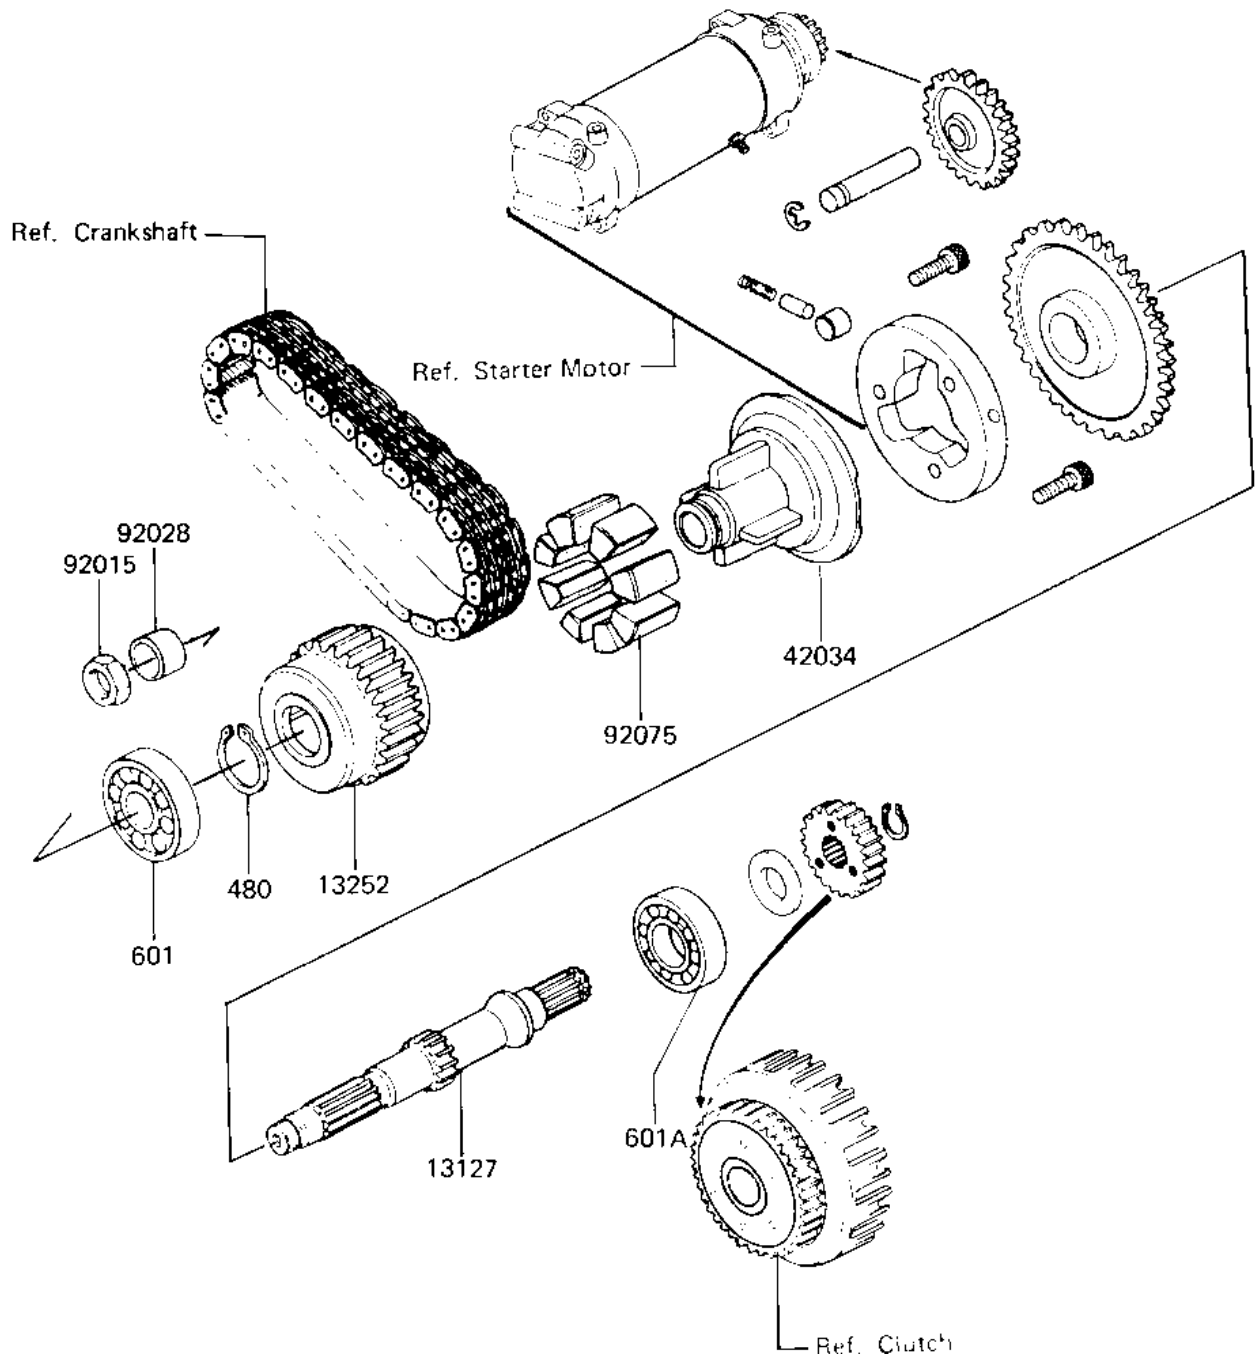

1983 LTD Shaft

PARTS DIAGRAM SECONDARY SHAFT

F.1322-000

1983 LTD Shaft

PARTS LIST SECONDARY SHAFT

ITEM NAME

PART NUMBER

QUANTITY
