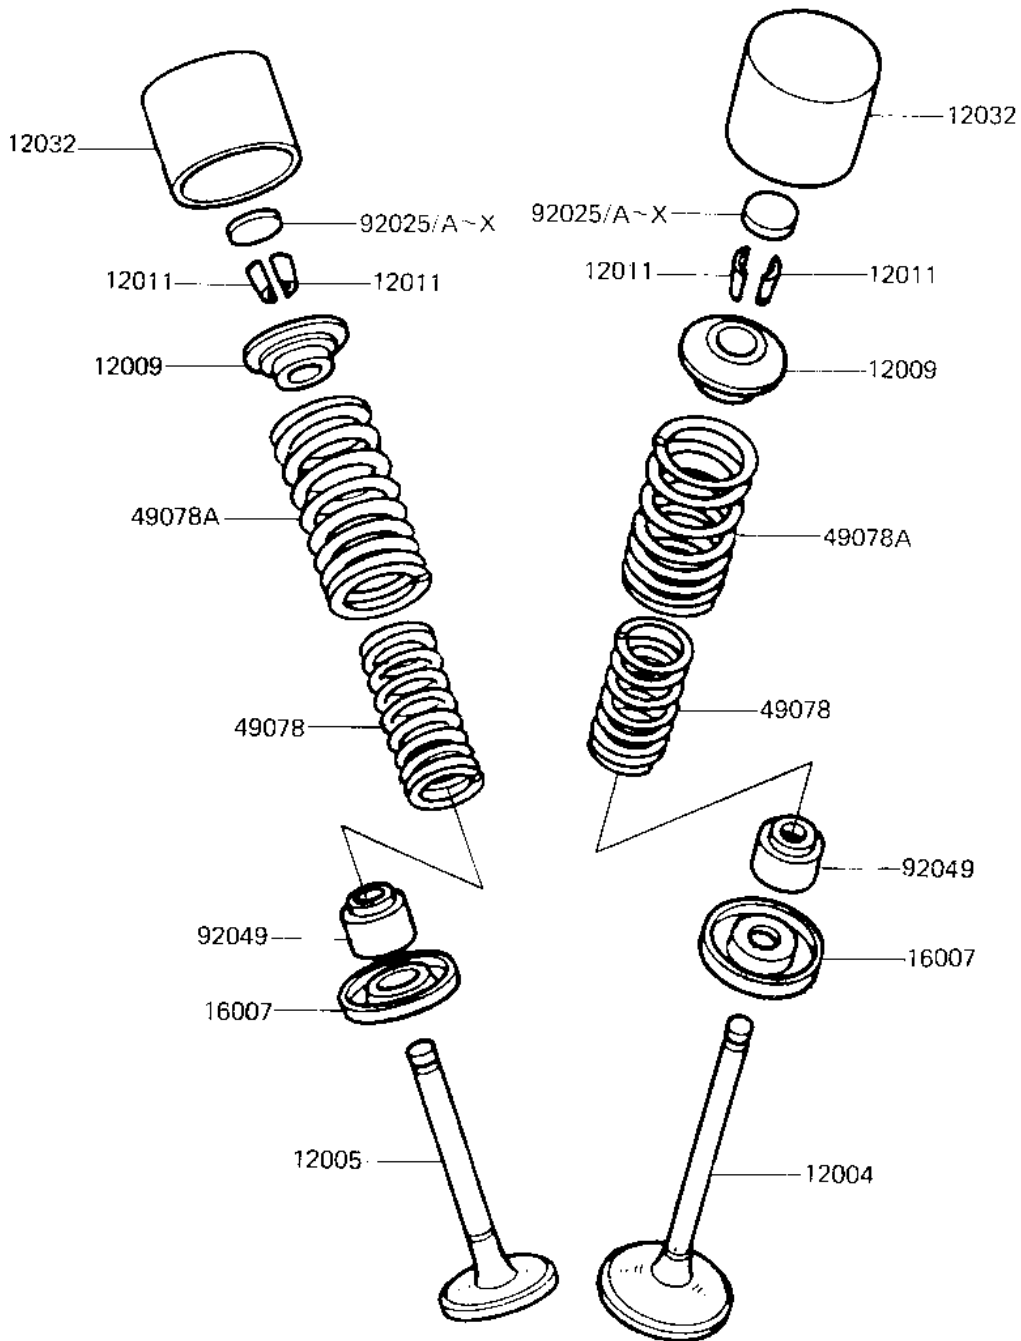

1983 LTD Shaft

PARTS DIAGRAM

VALVES

L1210 0002

1983 LTD Shaft

PARTS LIST

VALVES

Kawasaki

Let the Good Times Roll®

ITEM NAME

PART NUMBER

QUANTITY
