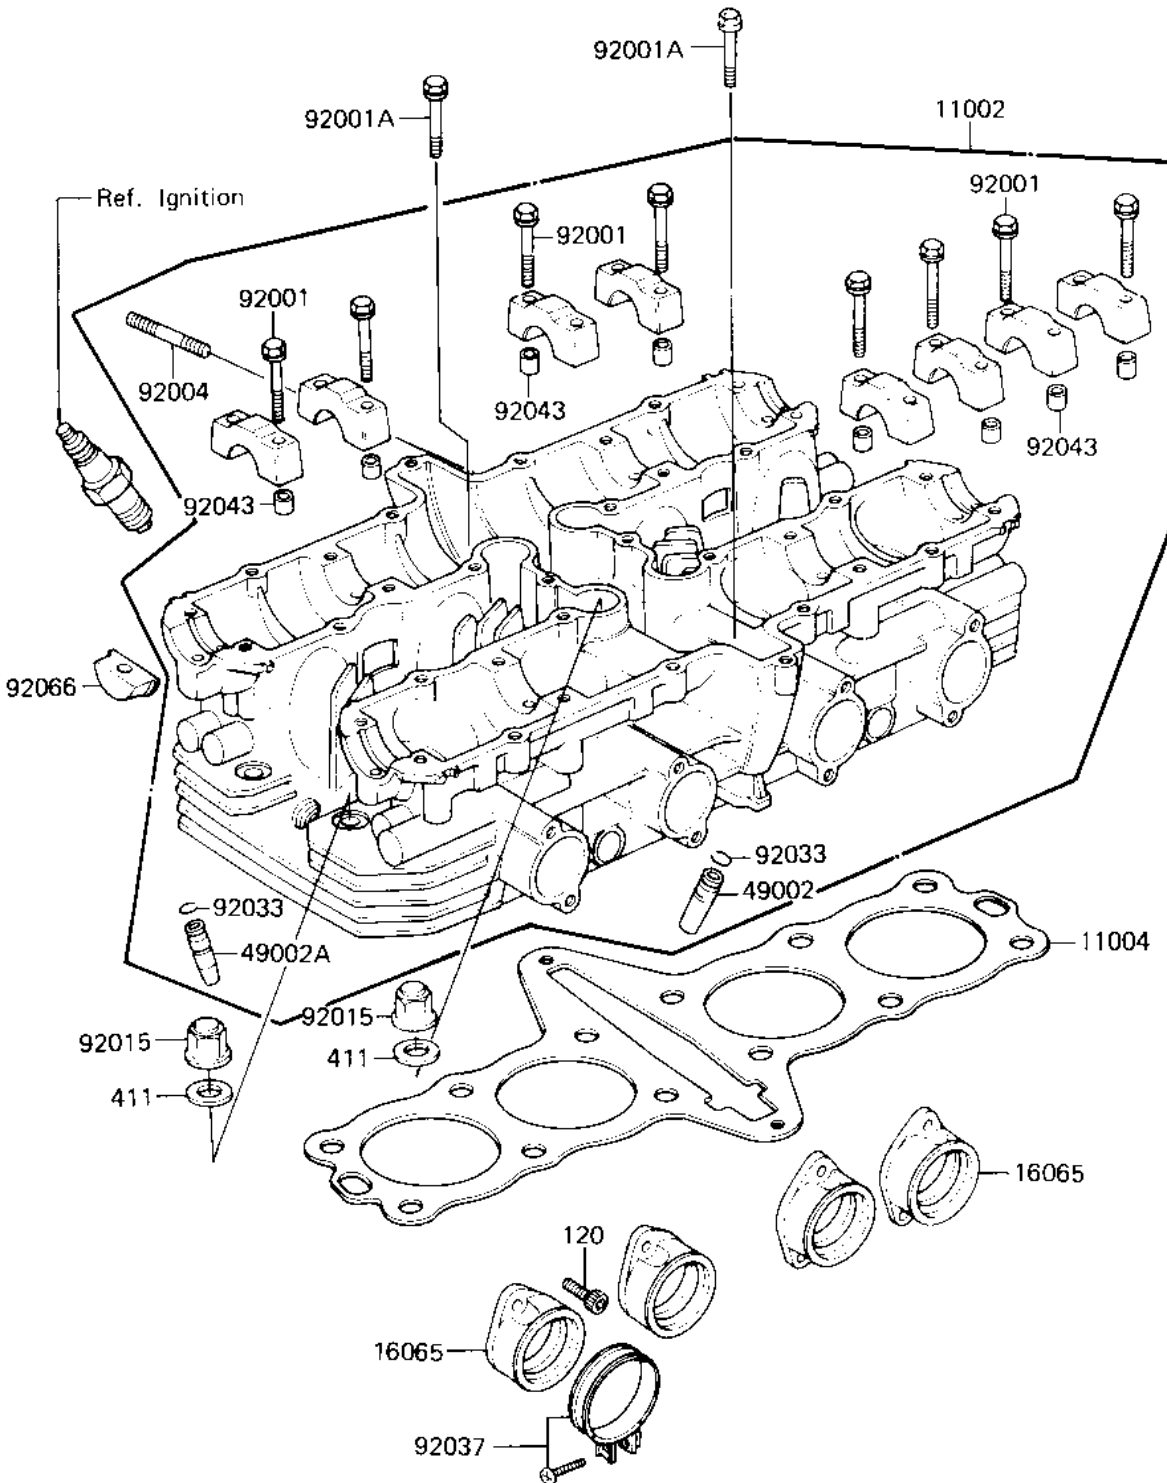

1983 LTD Shaft

PARTS DIAGRAM CYLINDER HEAD

L1111-0077

1983 LTD Shaft

PARTS LIST CYLINDER HEAD

ITEM NAME	PART NUMBER	QUANTITY
-----------	-------------	----------
