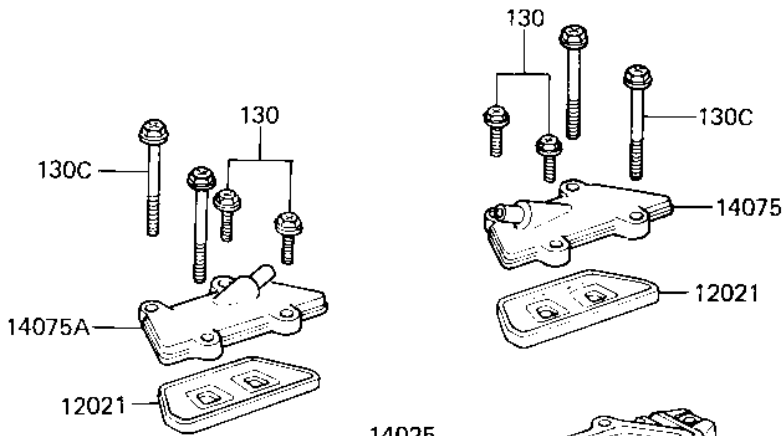

1983 LTD Shaft

PARTS DIAGRAM

CYLINDER HEAD COVERS

E1112-0054

1983 LTD Shaft

PARTS LIST

CYLINDER HEAD COVERS

Kawasaki

Let the Good Times Roll®

ITEM NAME

PART NUMBER

QUANTITY
