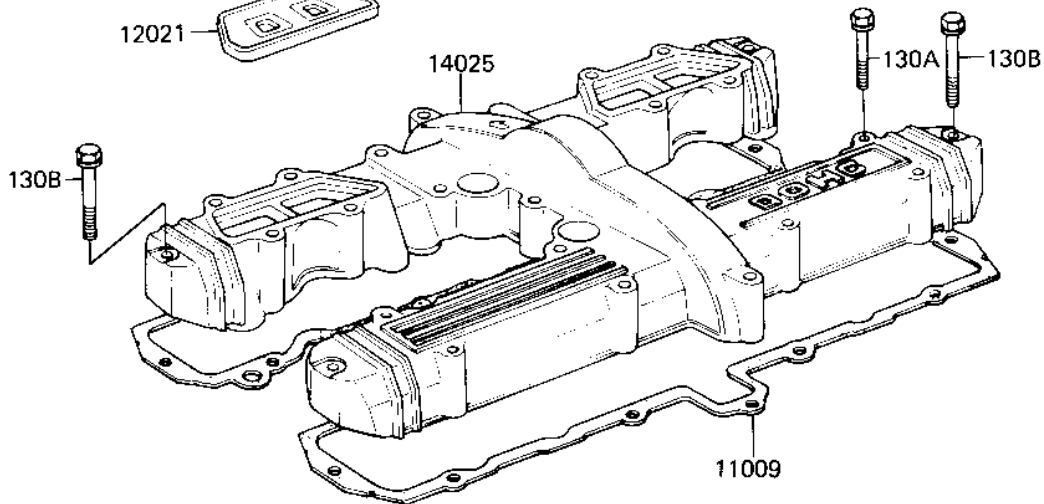

1983 LTD Shaft

PARTS DIAGRAM

CYLINDER HEAD COVERS

E1112-0054

1983 LTD Shaft

PARTS LIST

CYLINDER HEAD COVERS

Kawasaki

Let the Good Times Roll®

ITEM NAME

PART NUMBER

QUANTITY
