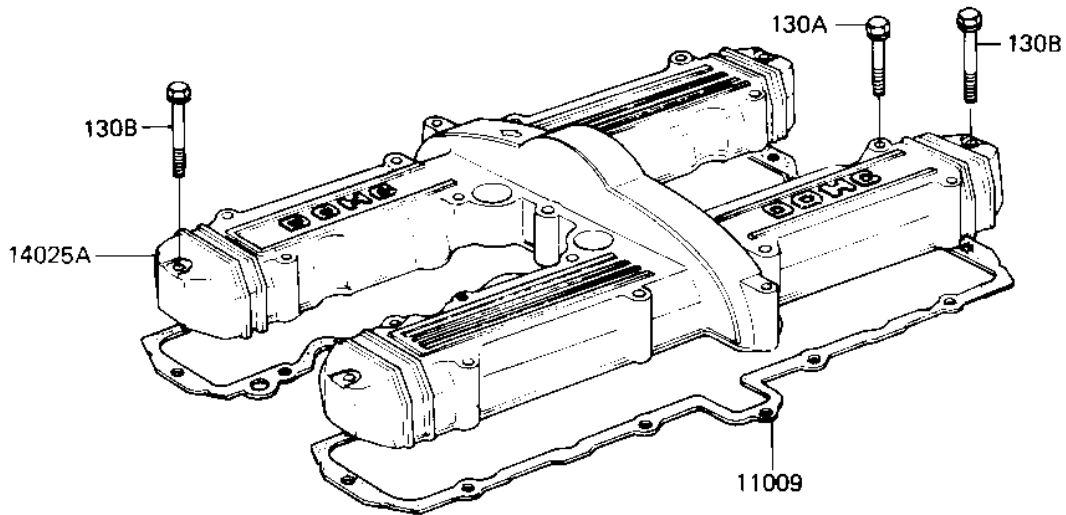

1983 LTD Shaft

PARTS DIAGRAM

CYLINDER HEAD COVERS

E1112-0054

1983 LTD Shaft

PARTS LIST

CYLINDER HEAD COVERS

Kawasaki

Let the Good Times Roll®

ITEM NAME

PART NUMBER

QUANTITY
