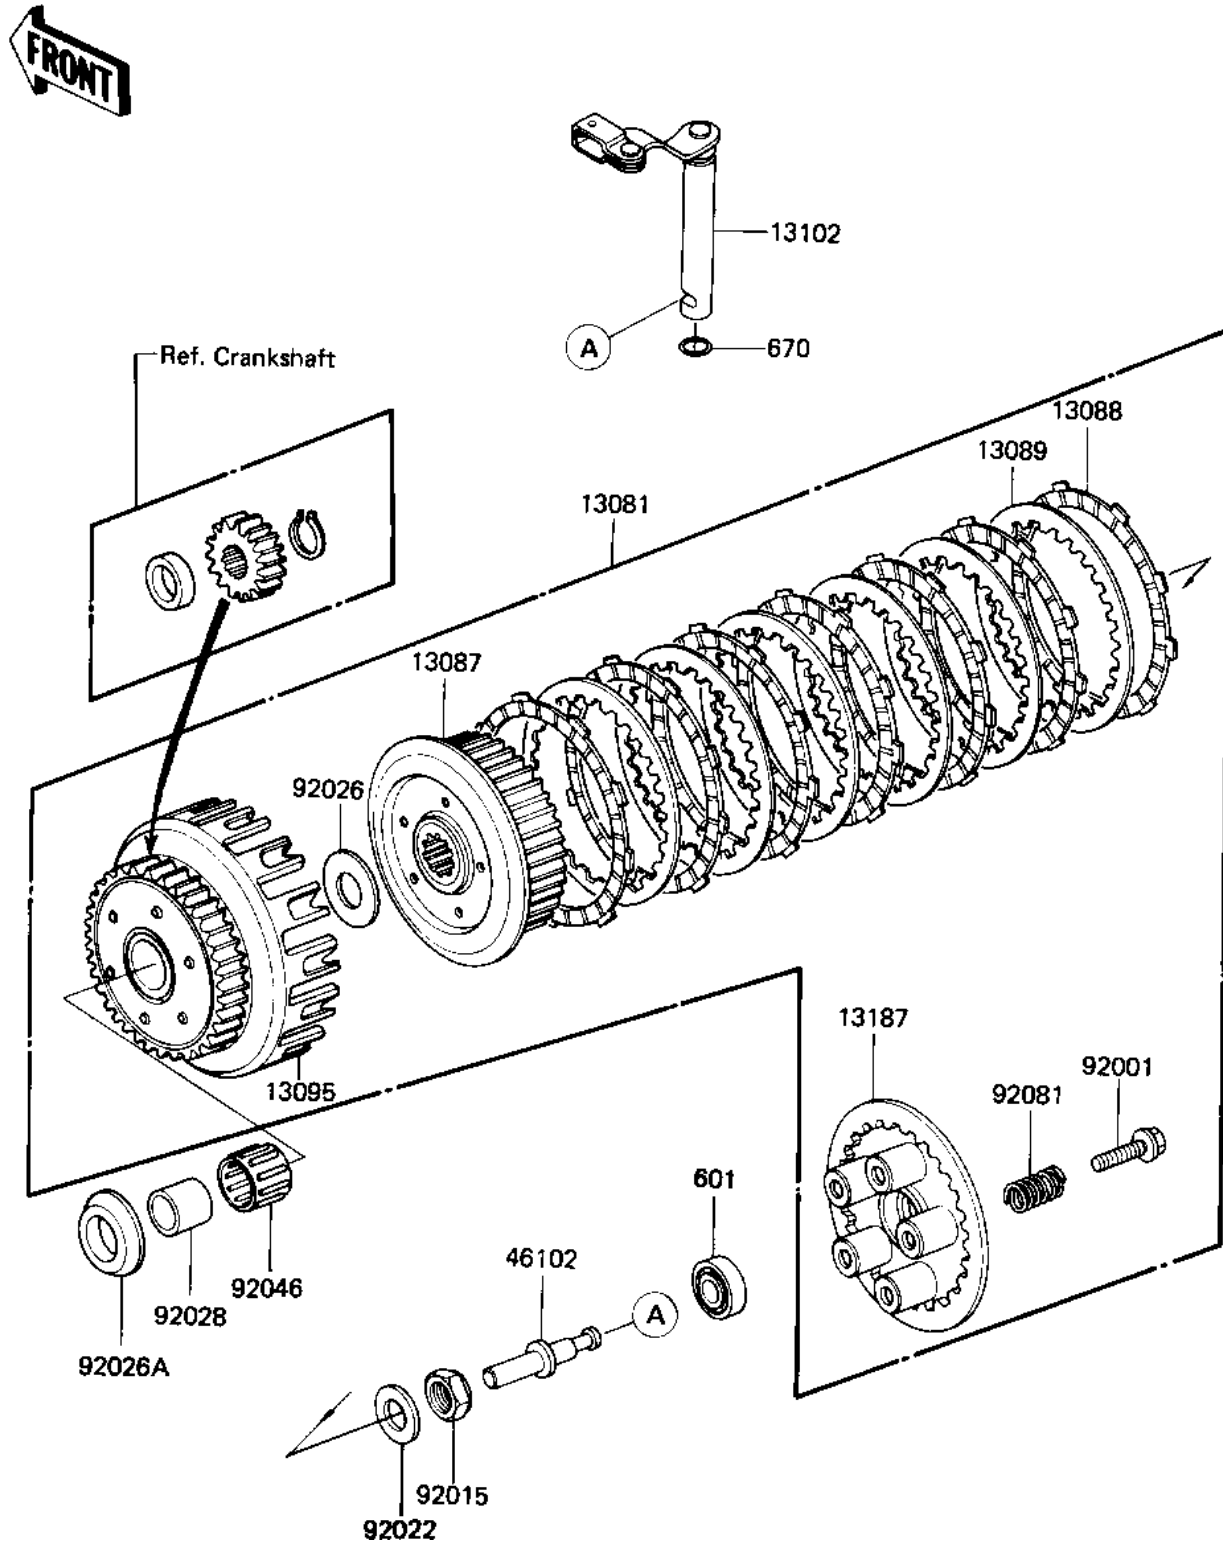

1983 LTD Shaft

PARTS DIAGRAM

CLUTCH

E1350-0060

1983 LTD Shaft

PARTS LIST

CLUTCH

Kawasaki

Let the Good Times Roll®

ITEM NAME

PART NUMBER

QUANTITY
