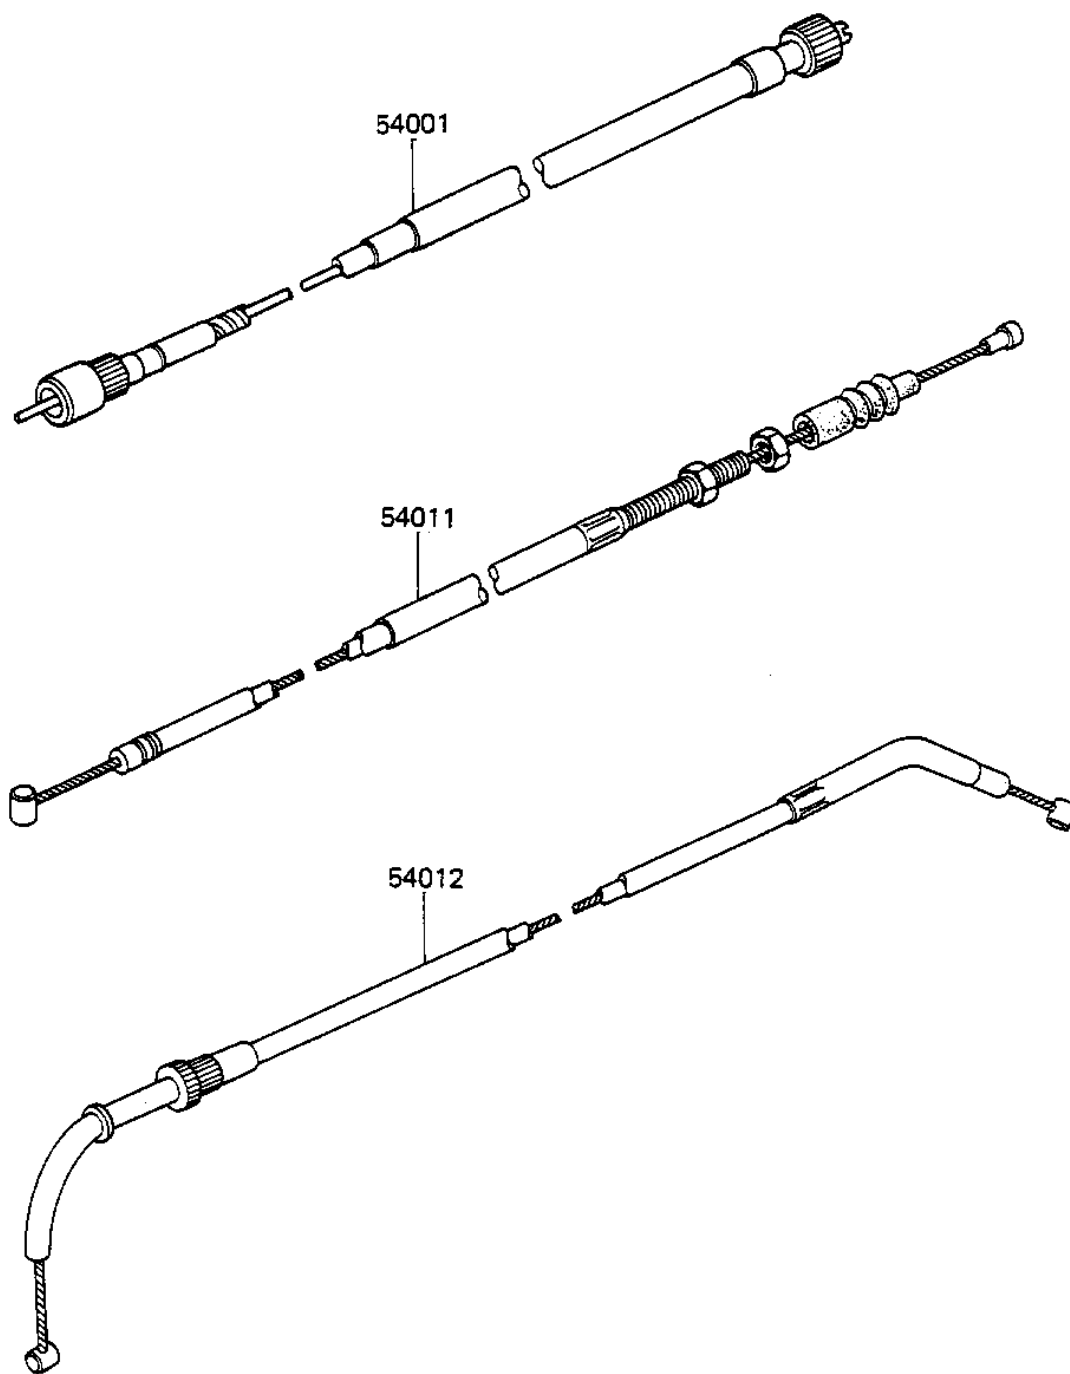

1983 Spectre

PARTS DIAGRAM

CABLES

Kawasaki

Let the Good Times Roll®

F2540-0144

1983 Spectre

PARTS LIST

CABLES

Kawasaki

Let the Good Times Roll®

ITEM NAME

PART NUMBER

QUANTITY
