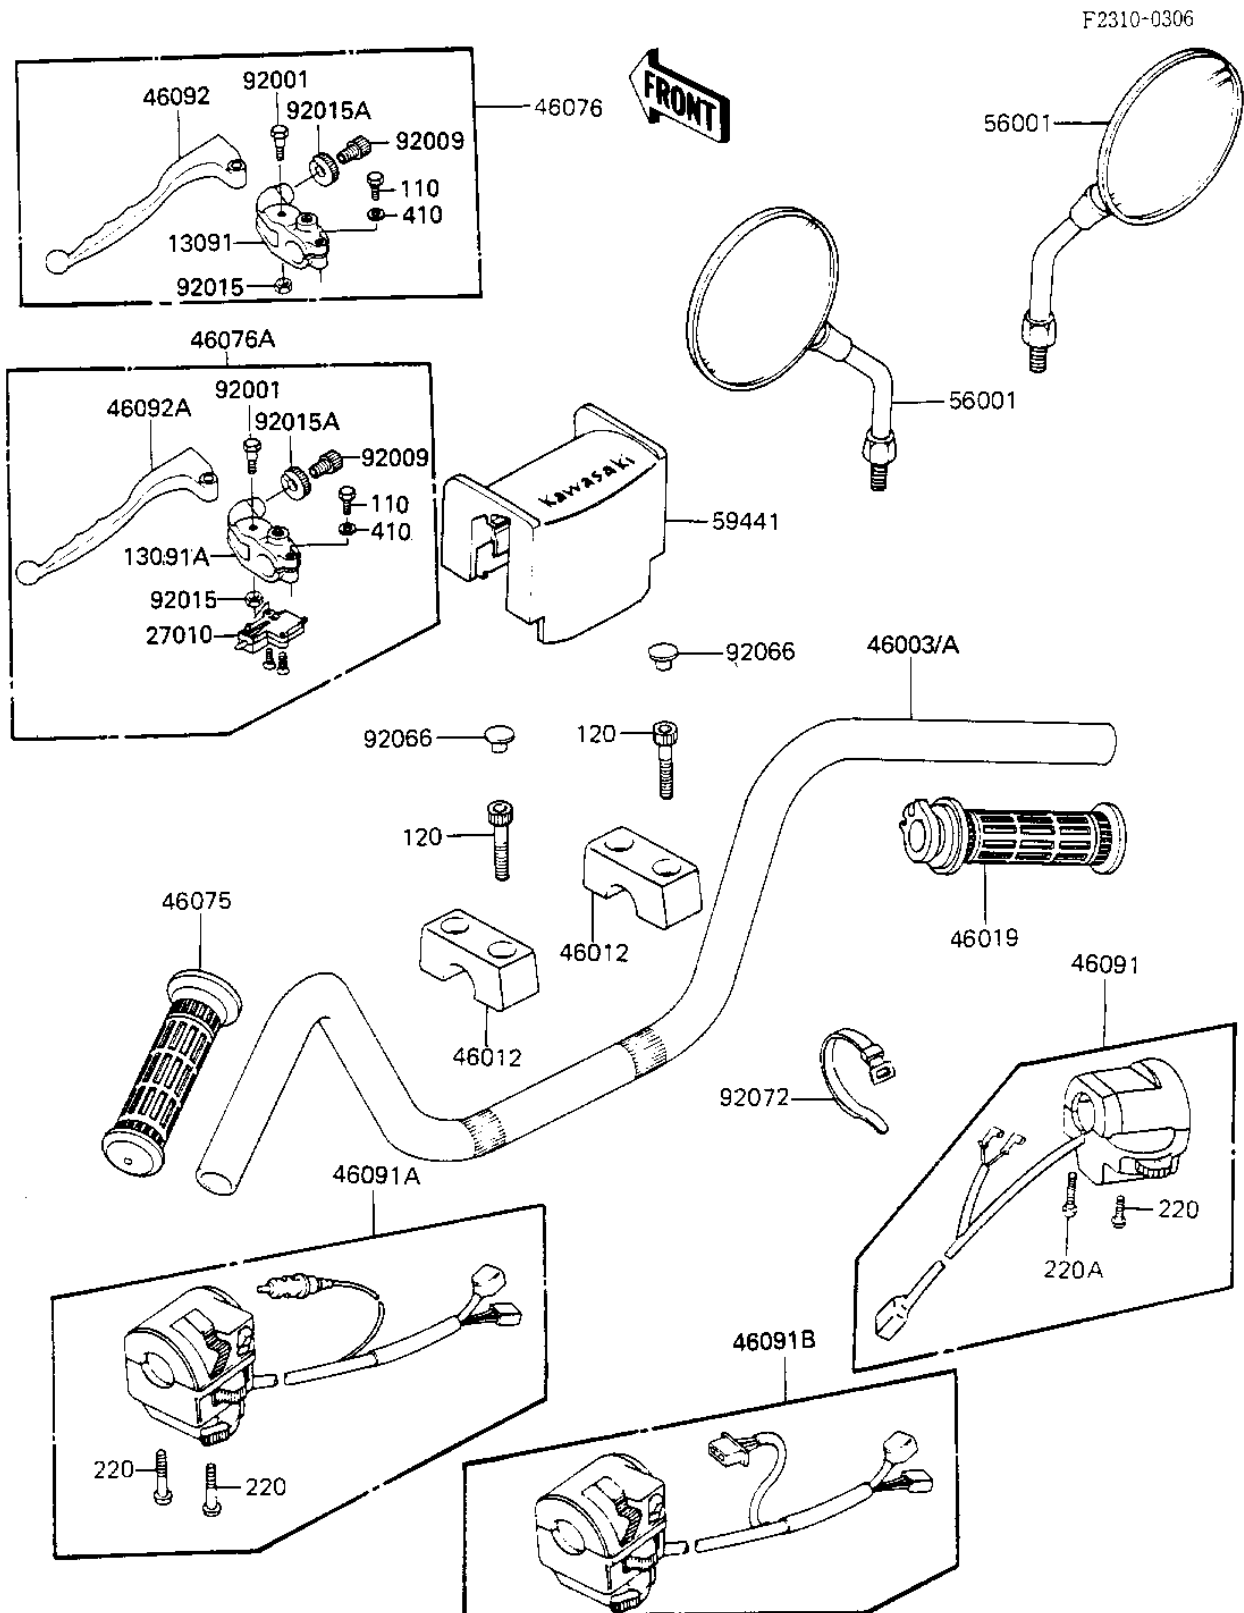

1983 Spectre

PARTS DIAGRAM

HANDLEBAR

Kawasaki

Let the Good Times Roll®

1983 Spectre

PARTS LIST HANDLEBAR

ITEM NAME

PART NUMBER

QUANTITY
