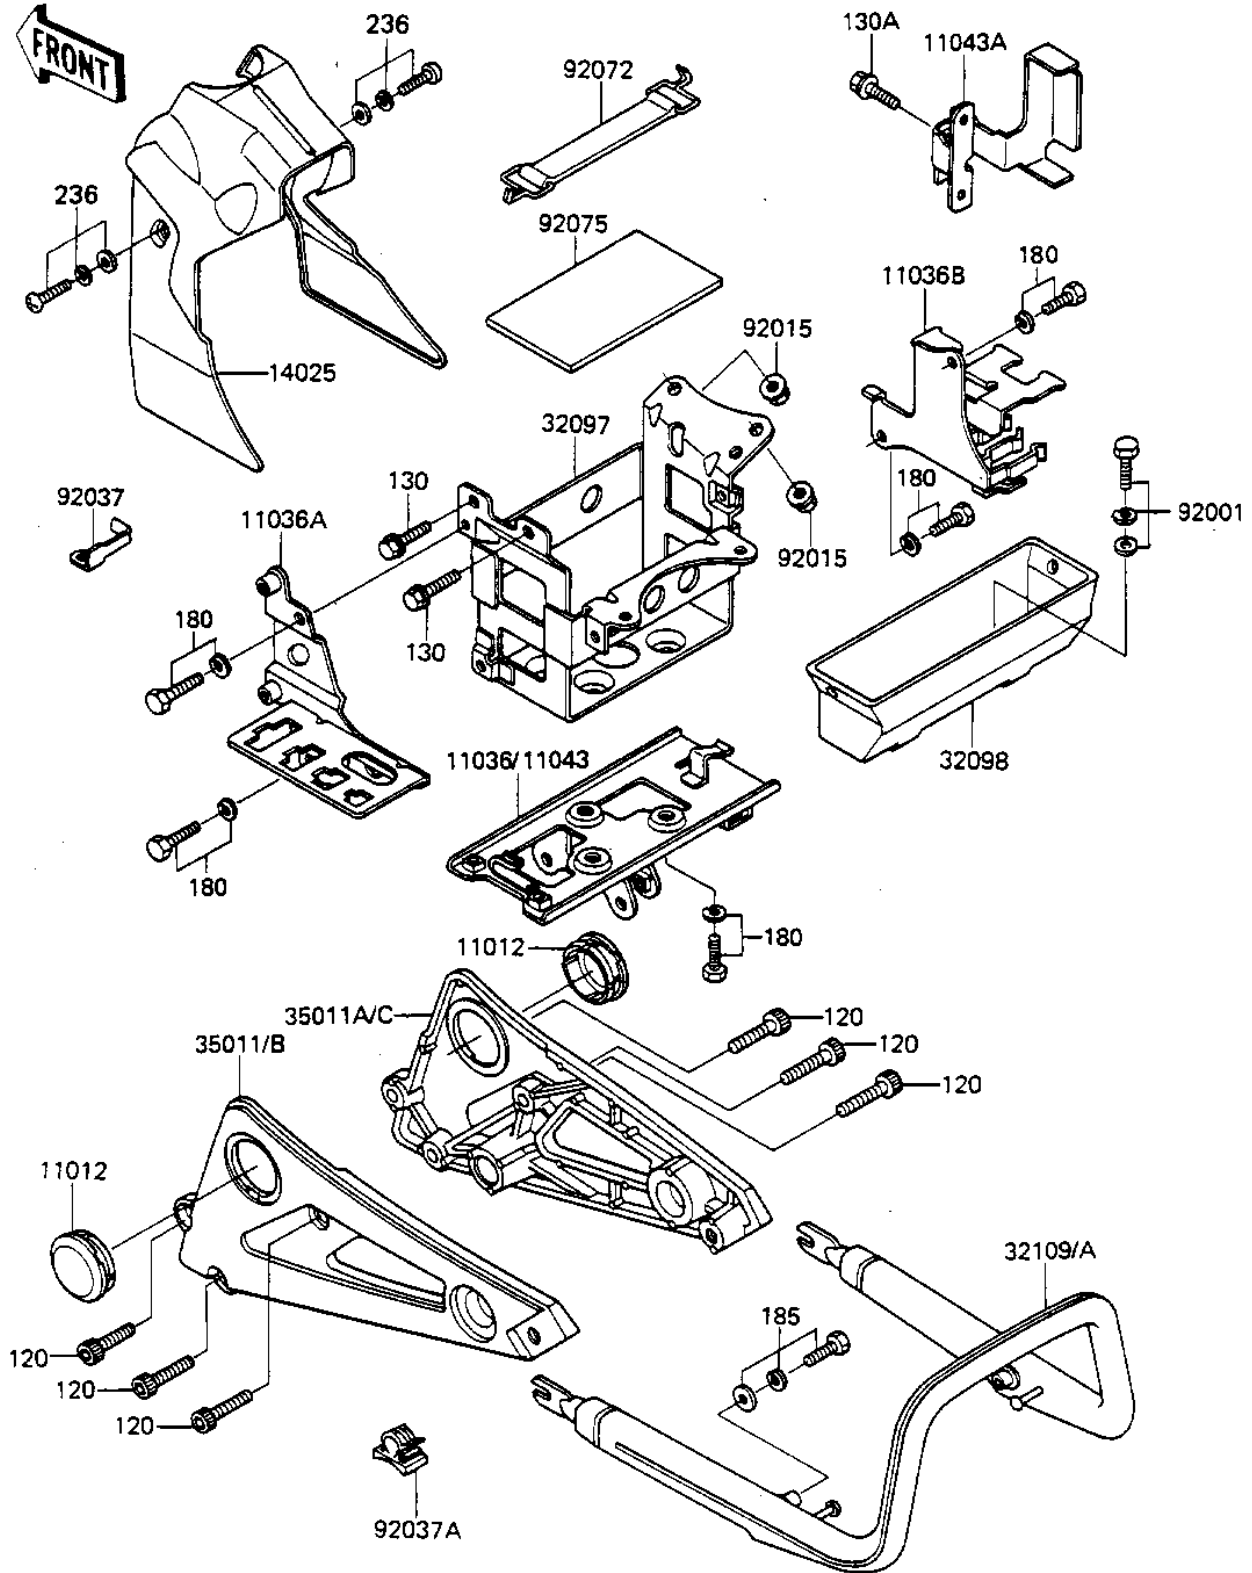

1983 Spectre

PARTS DIAGRAM

BATTERY CASE/TOOL CASE

F2132-0119

1983 Spectre

PARTS LIST

BATTERY CASE/TOOL CASE

Kawasaki

Let the Good Times Roll®

ITEM NAME

PART NUMBER

QUANTITY
