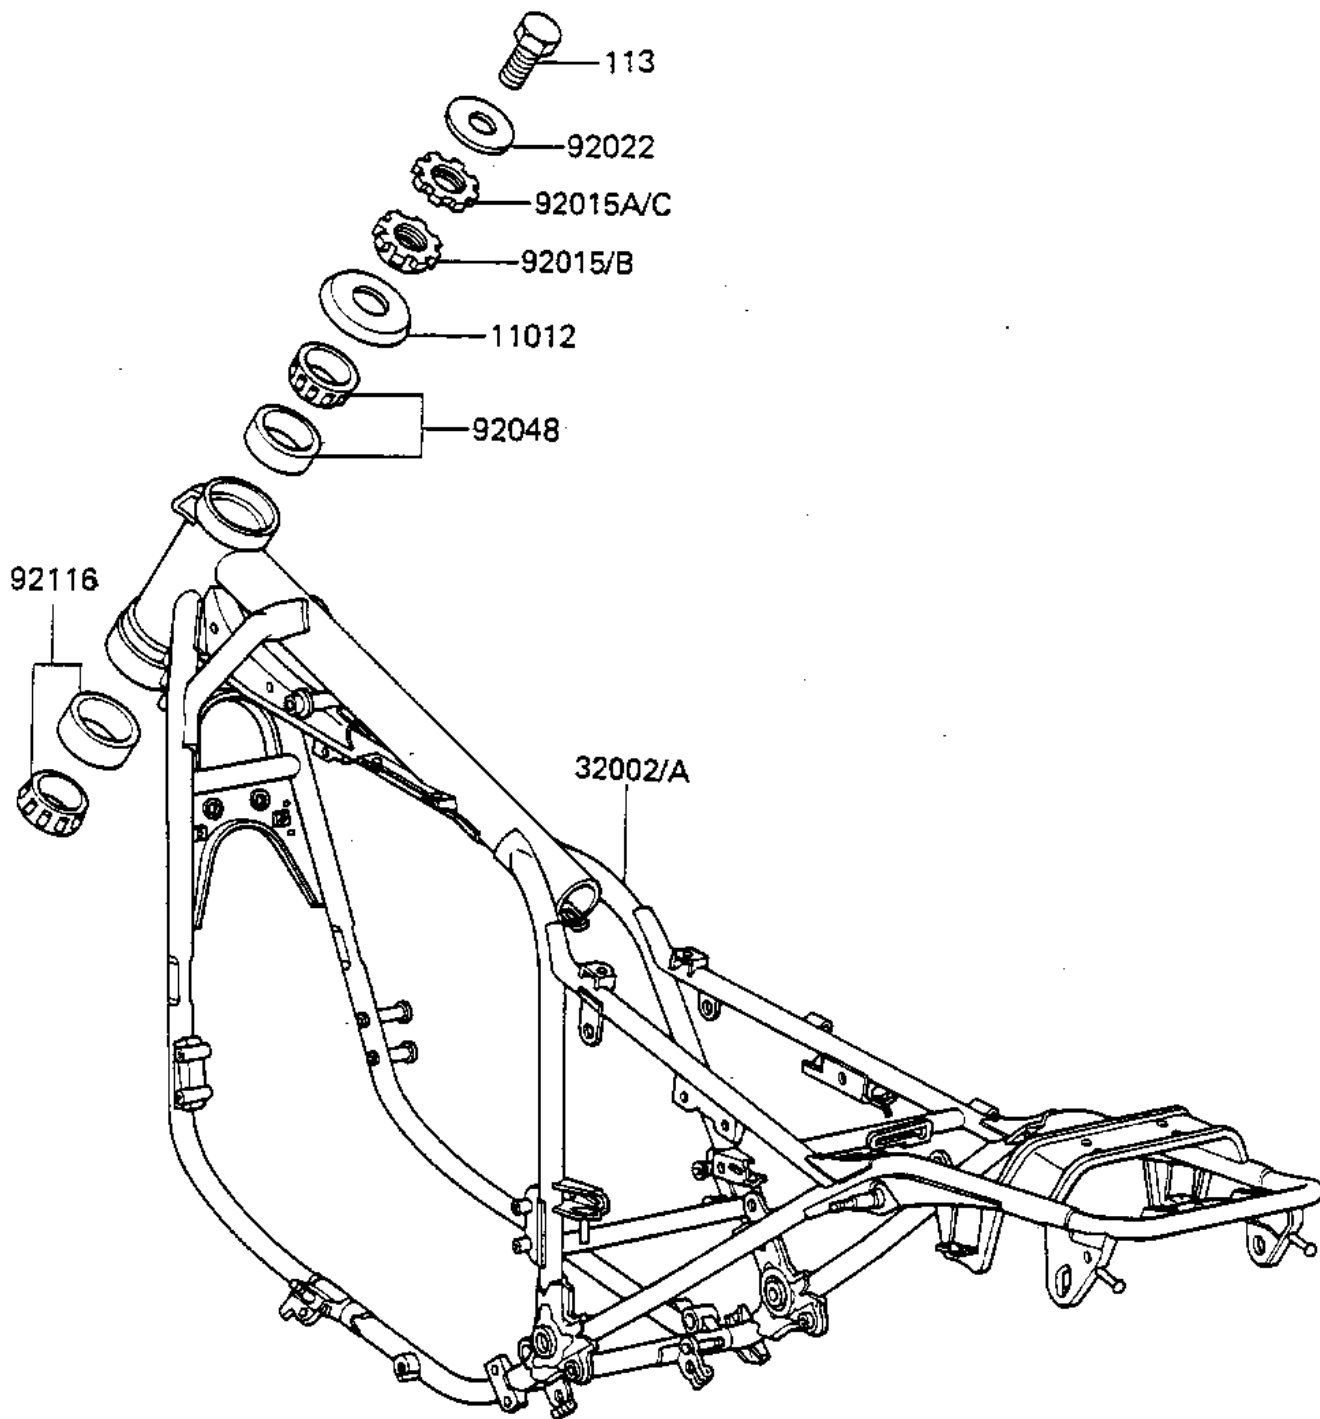

1983 Spectre

PARTS DIAGRAM

FRAME

Kawasaki

Let the Good Times Roll®

F2120-0165

1983 Spectre

PARTS LIST

FRAME

ITEM NAME

PART NUMBER

QUANTITY
