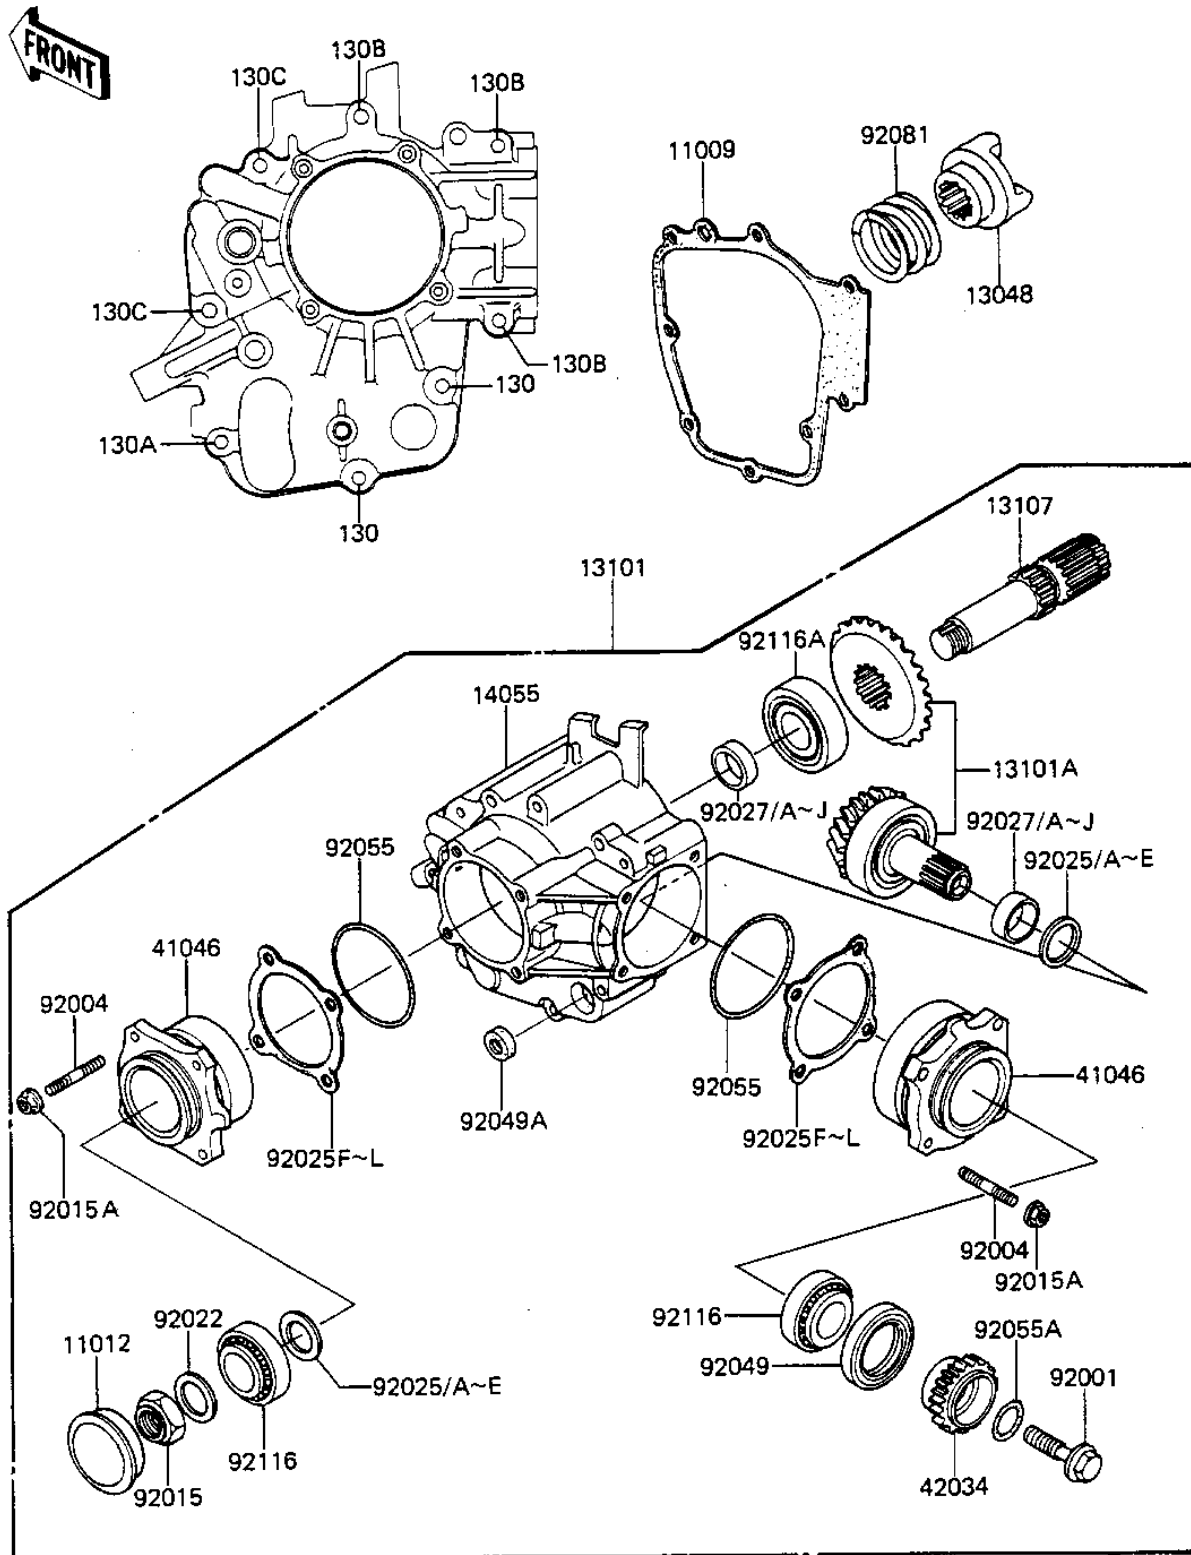

1983 Spectre

PARTS DIAGRAM FRONT BEVEL GEARS

E3131-0005

1983 Spectre

PARTS LIST

FRONT BEVEL GEARS

ITEM NAME

PART NUMBER

QUANTITY
