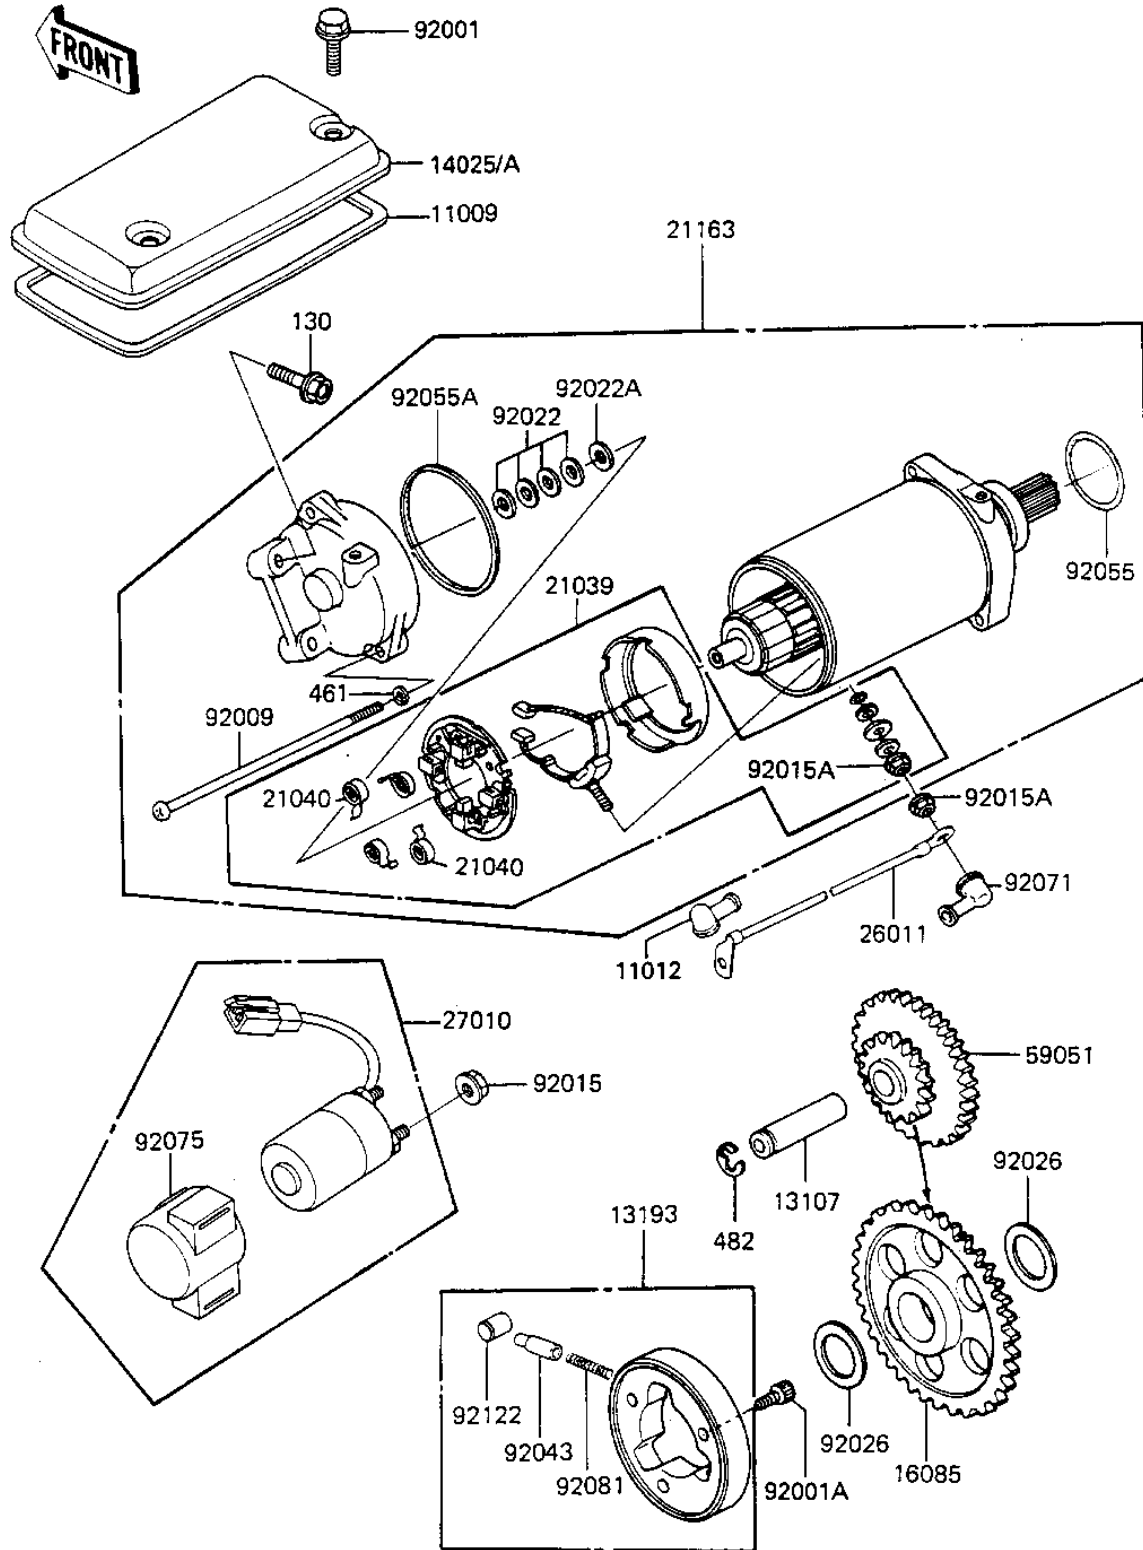

1983 Spectre

PARTS DIAGRAM

STARTER MOTOR/STARTER CLUTCH

E1840-0041

1983 Spectre

PARTS LIST

STARTER MOTOR/STARTER CLUTCH

ITEM NAME

PART NUMBER

QUANTITY
