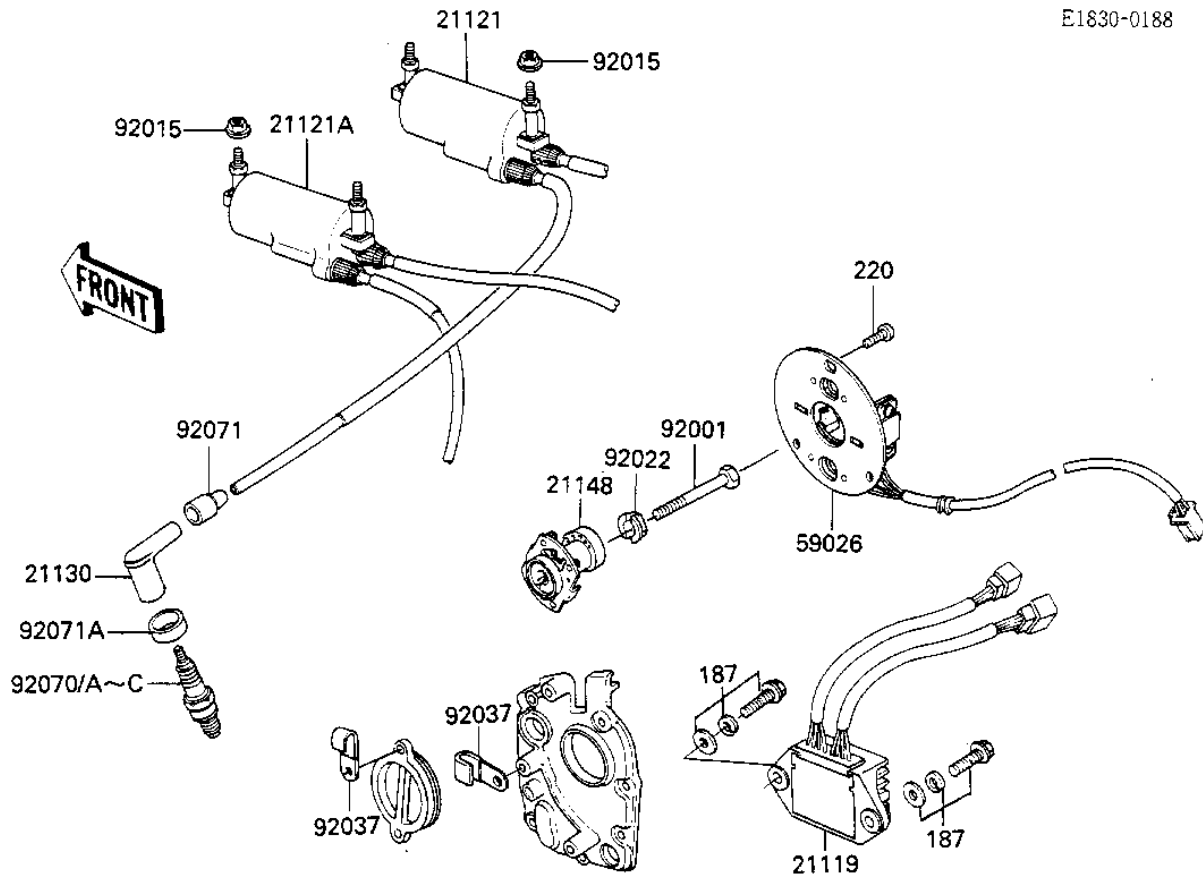

1983 Spectre

PARTS DIAGRAM

IGNITION

E1830-0188

1983 Spectre

PARTS LIST

IGNITION

ITEM NAME

PART NUMBER

QUANTITY
