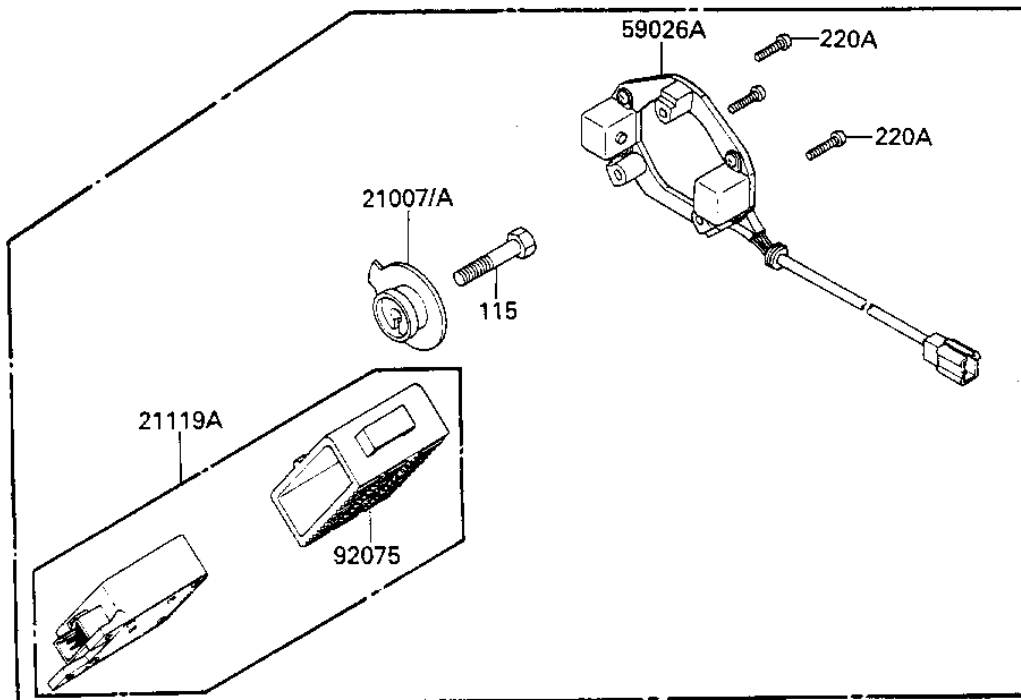

1983 Spectre

PARTS DIAGRAM

IGNITION

E1830-0188

1983 Spectre

PARTS LIST

IGNITION

ITEM NAME

PART NUMBER

QUANTITY
