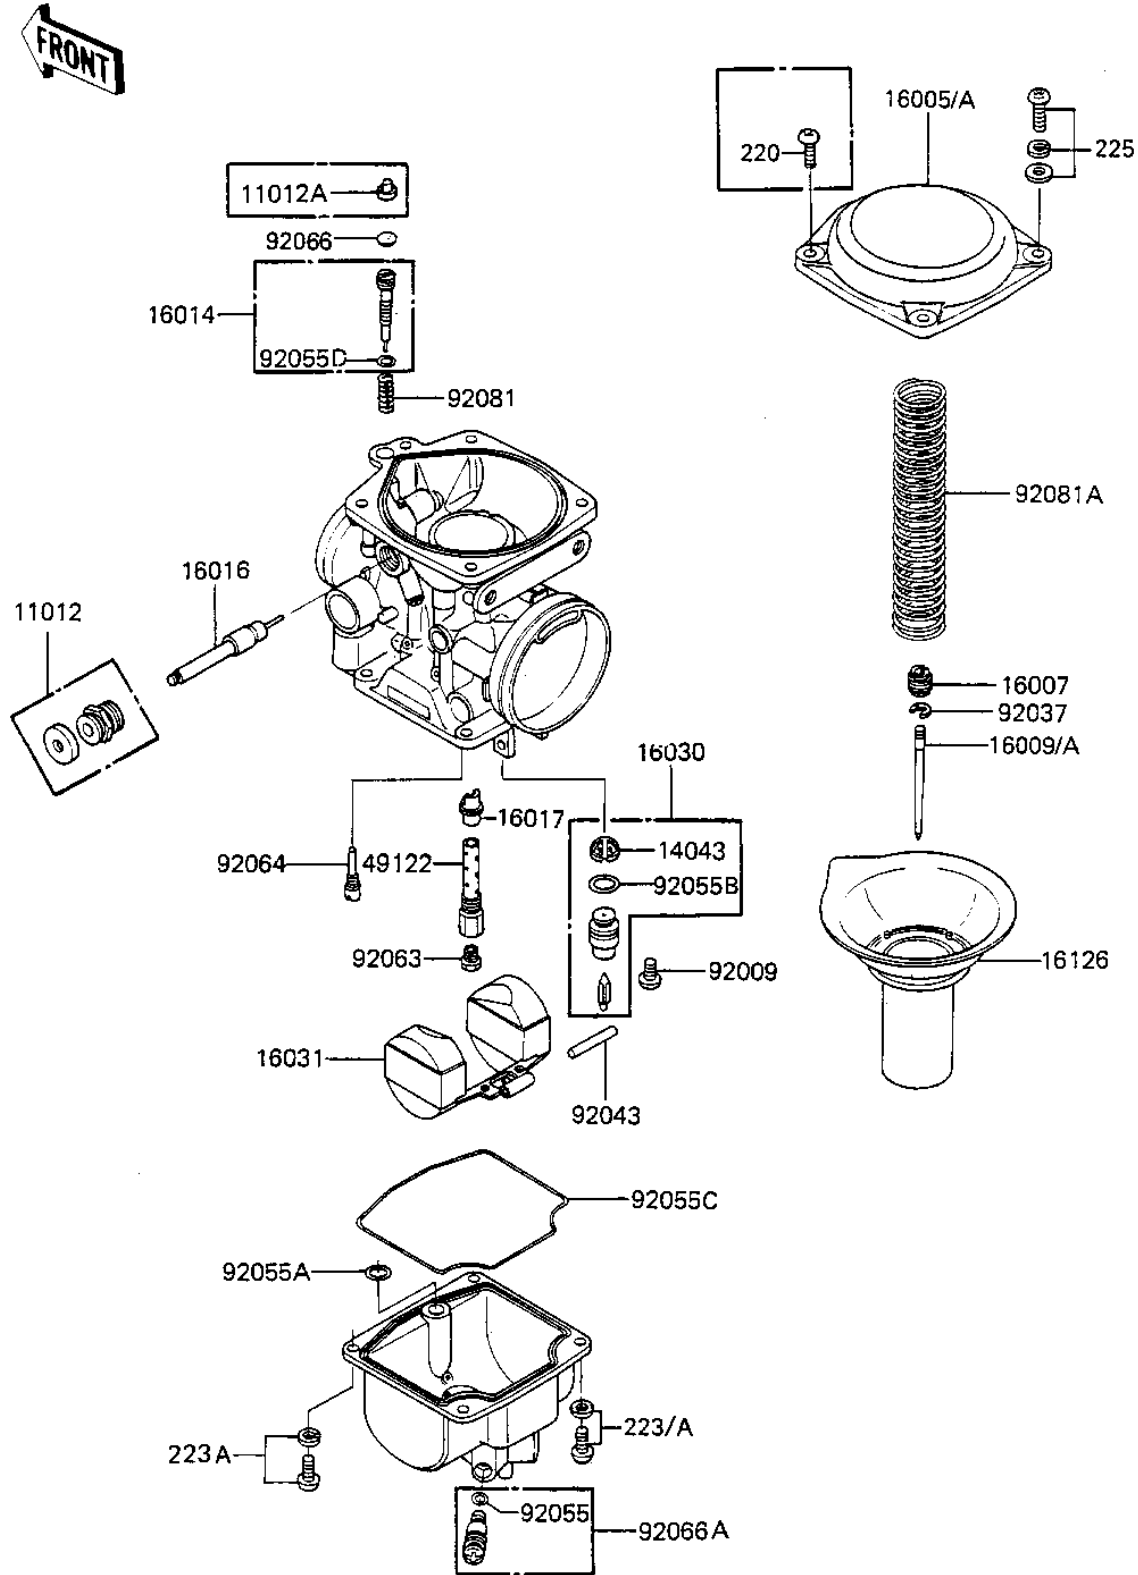

1983 Spectre

PARTS DIAGRAM CARBURETOR PARTS

E1612-0061

1983 Spectre

PARTS LIST

CARBURETOR PARTS

Kawasaki

Let the Good Times Roll®

ITEM NAME

PART NUMBER

QUANTITY
