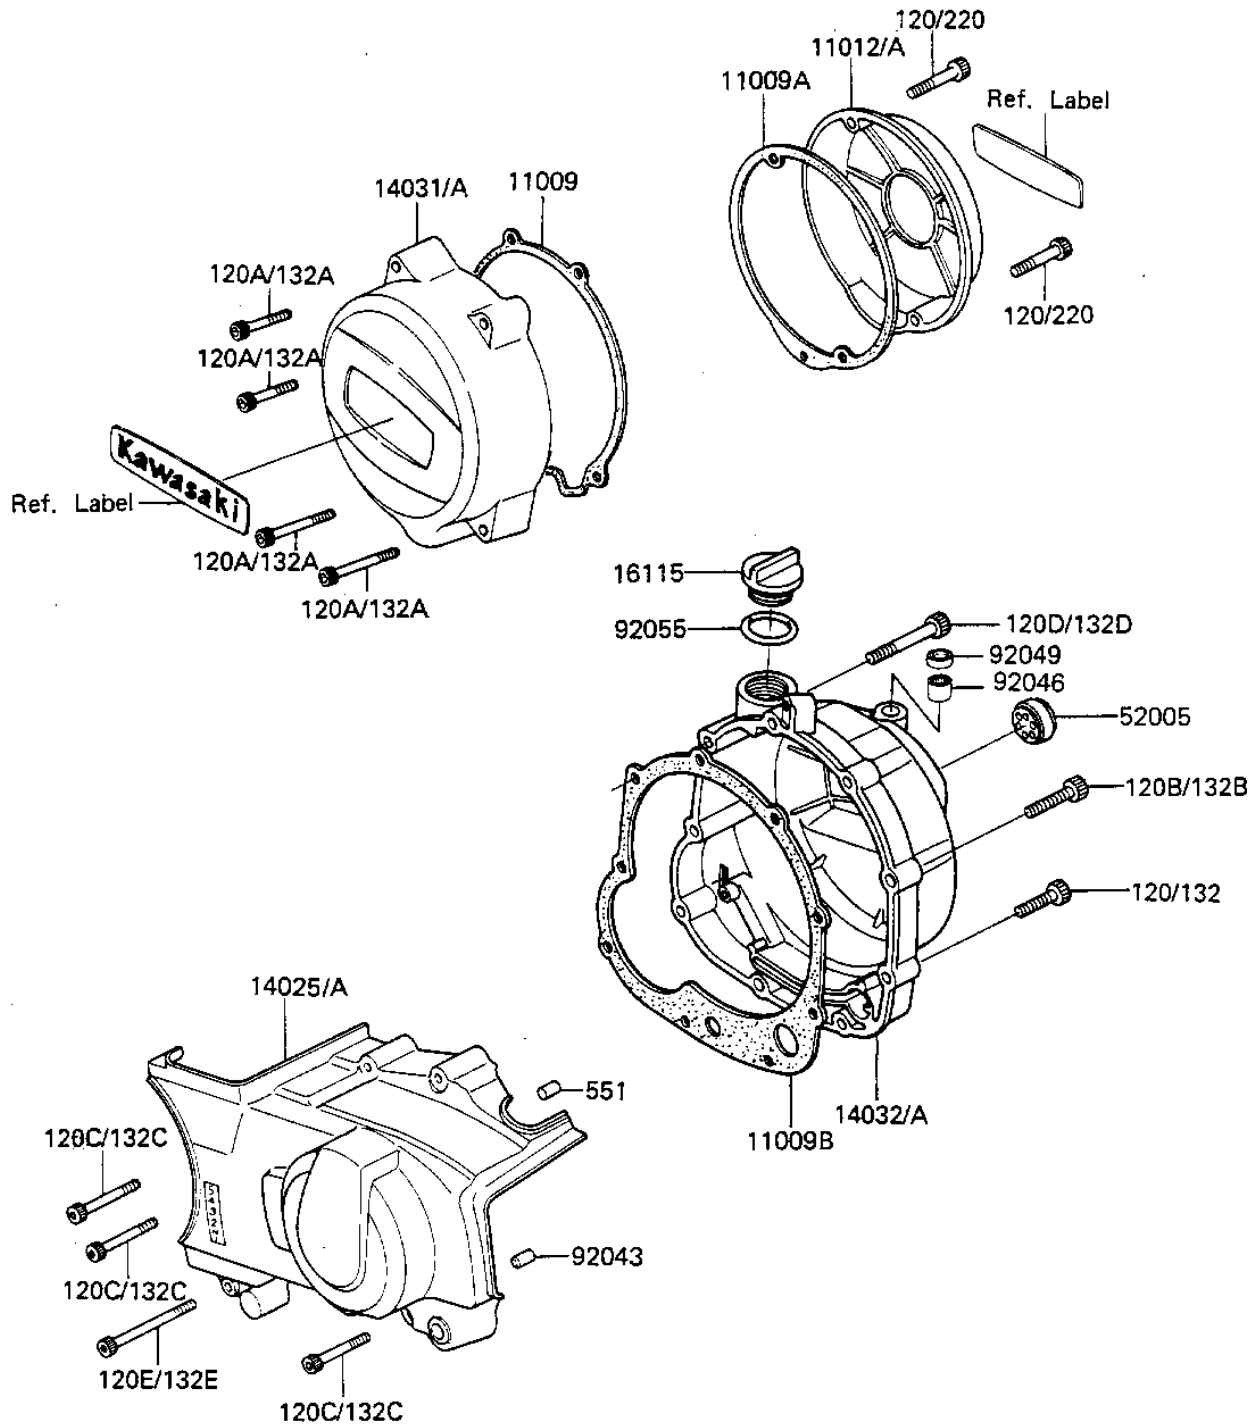

1983 Spectre

PARTS DIAGRAM

ENGINE COVERS

Kawasaki

Let the Good Times Roll®

E1431-0143

1983 Spectre

PARTS LIST ENGINE COVERS

ITEM NAME	PART NUMBER	QUANTITY
-----------	-------------	----------
