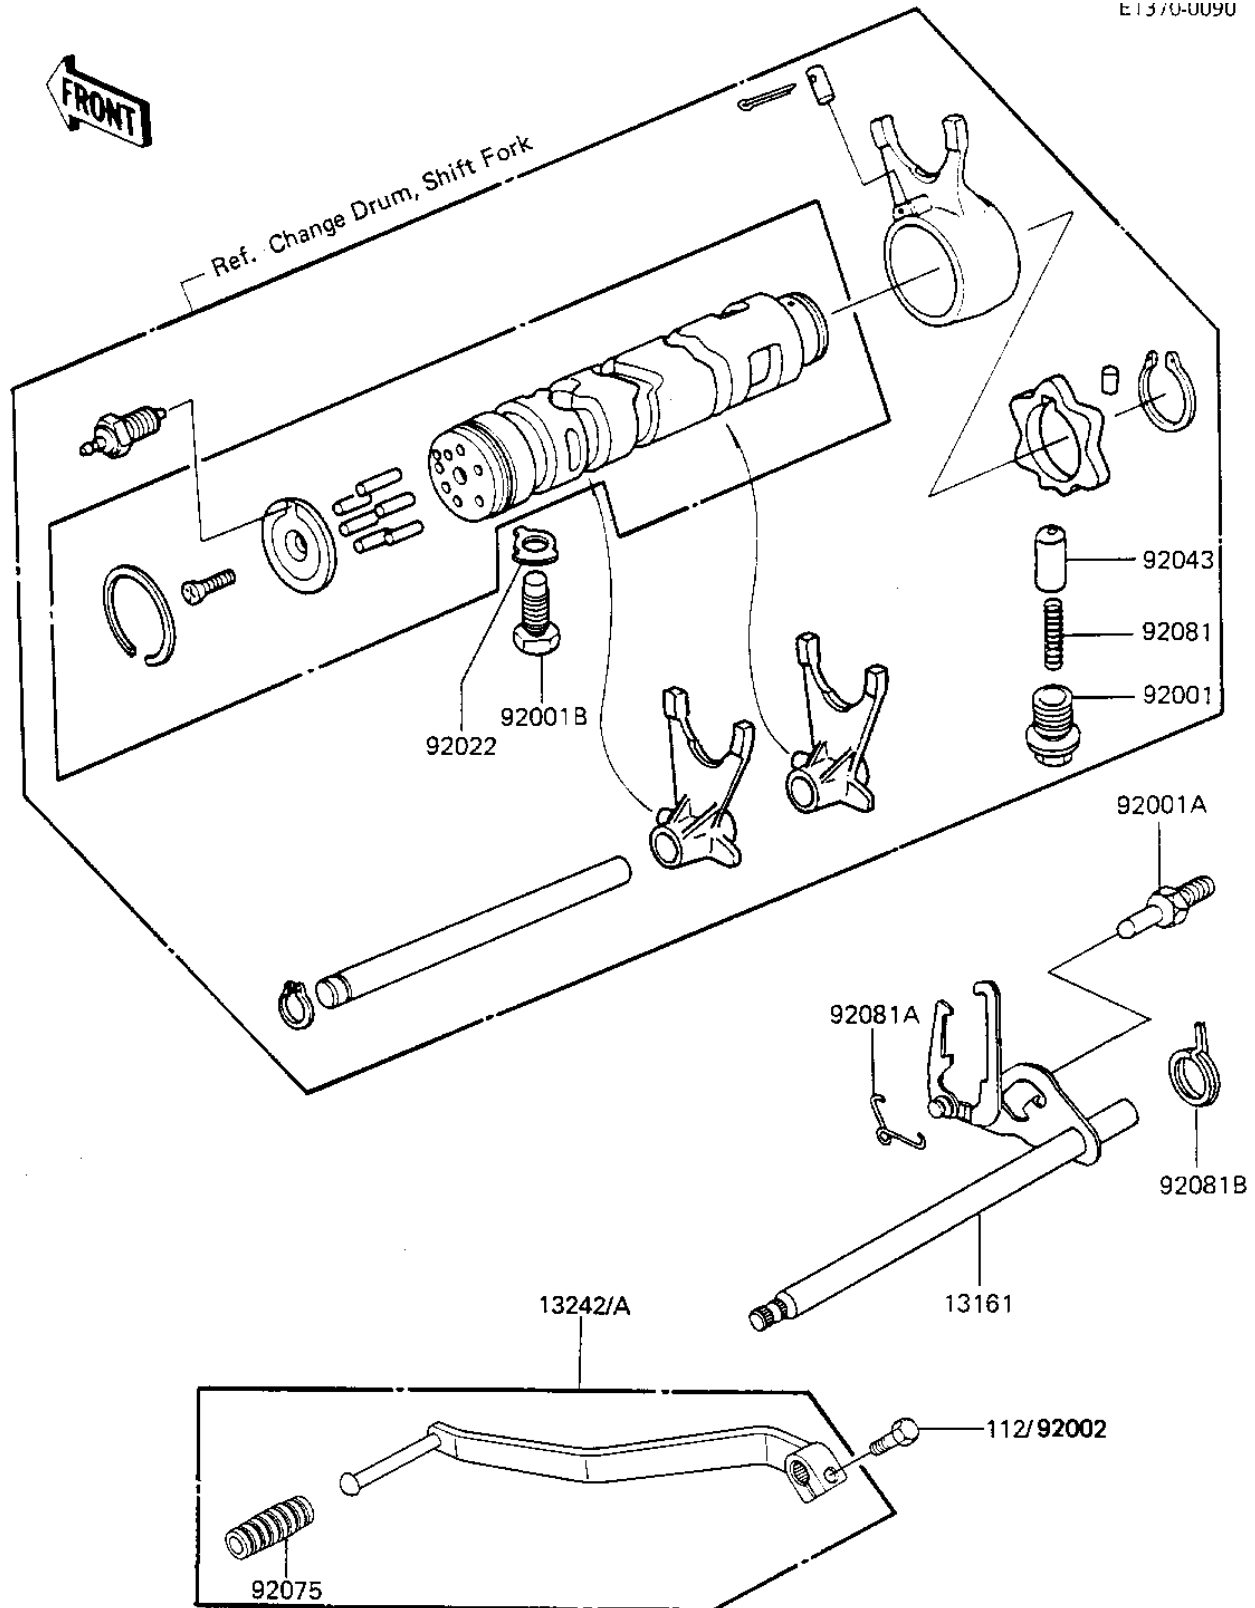

1983 Spectre

PARTS DIAGRAM

GEAR CHANGE MECHANISM

E1370-0090

1983 Spectre

PARTS LIST

GEAR CHANGE MECHANISM

Kawasaki

Let the Good Times Roll®

ITEM NAME

PART NUMBER

QUANTITY
