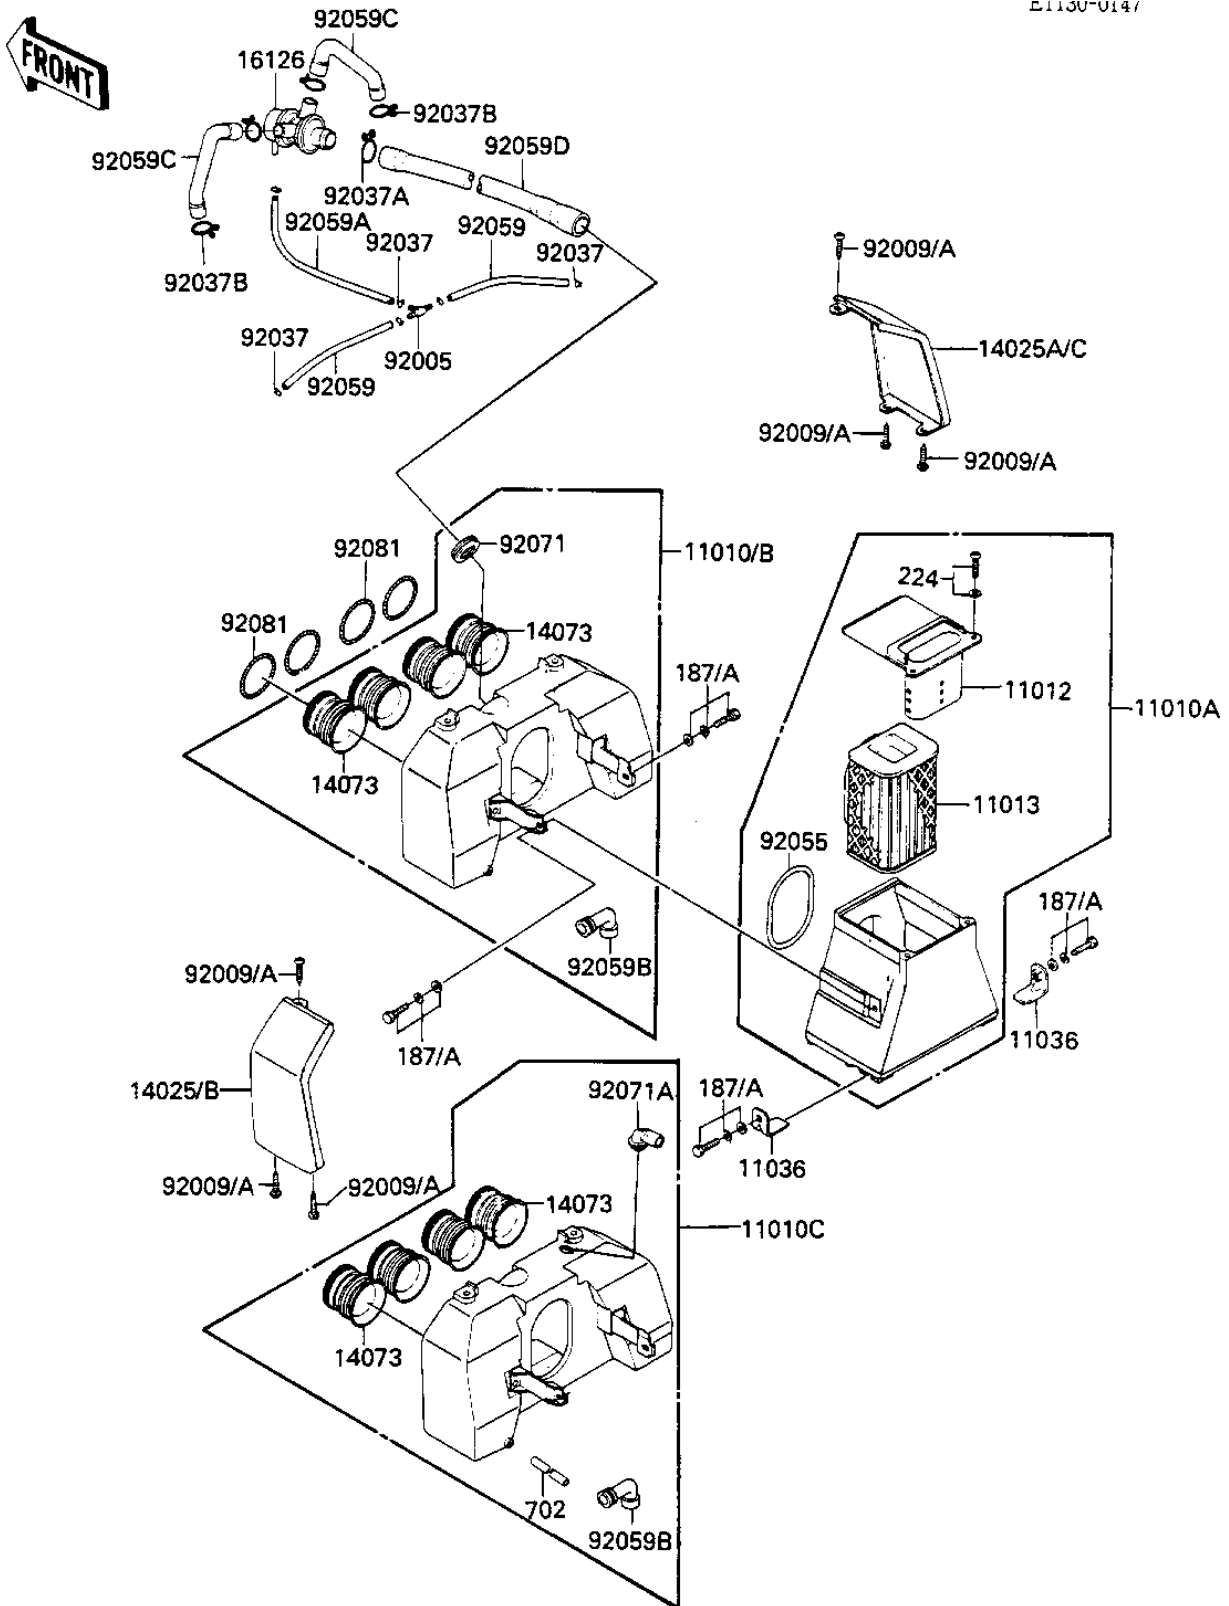

1983 Spectre

PARTS DIAGRAM

AIR CLEANER

Kawasaki

Let the Good Times Roll®

E113U-014/

1983 Spectre

PARTS LIST AIR CLEANER

ITEM NAME

PART NUMBER

QUANTITY
