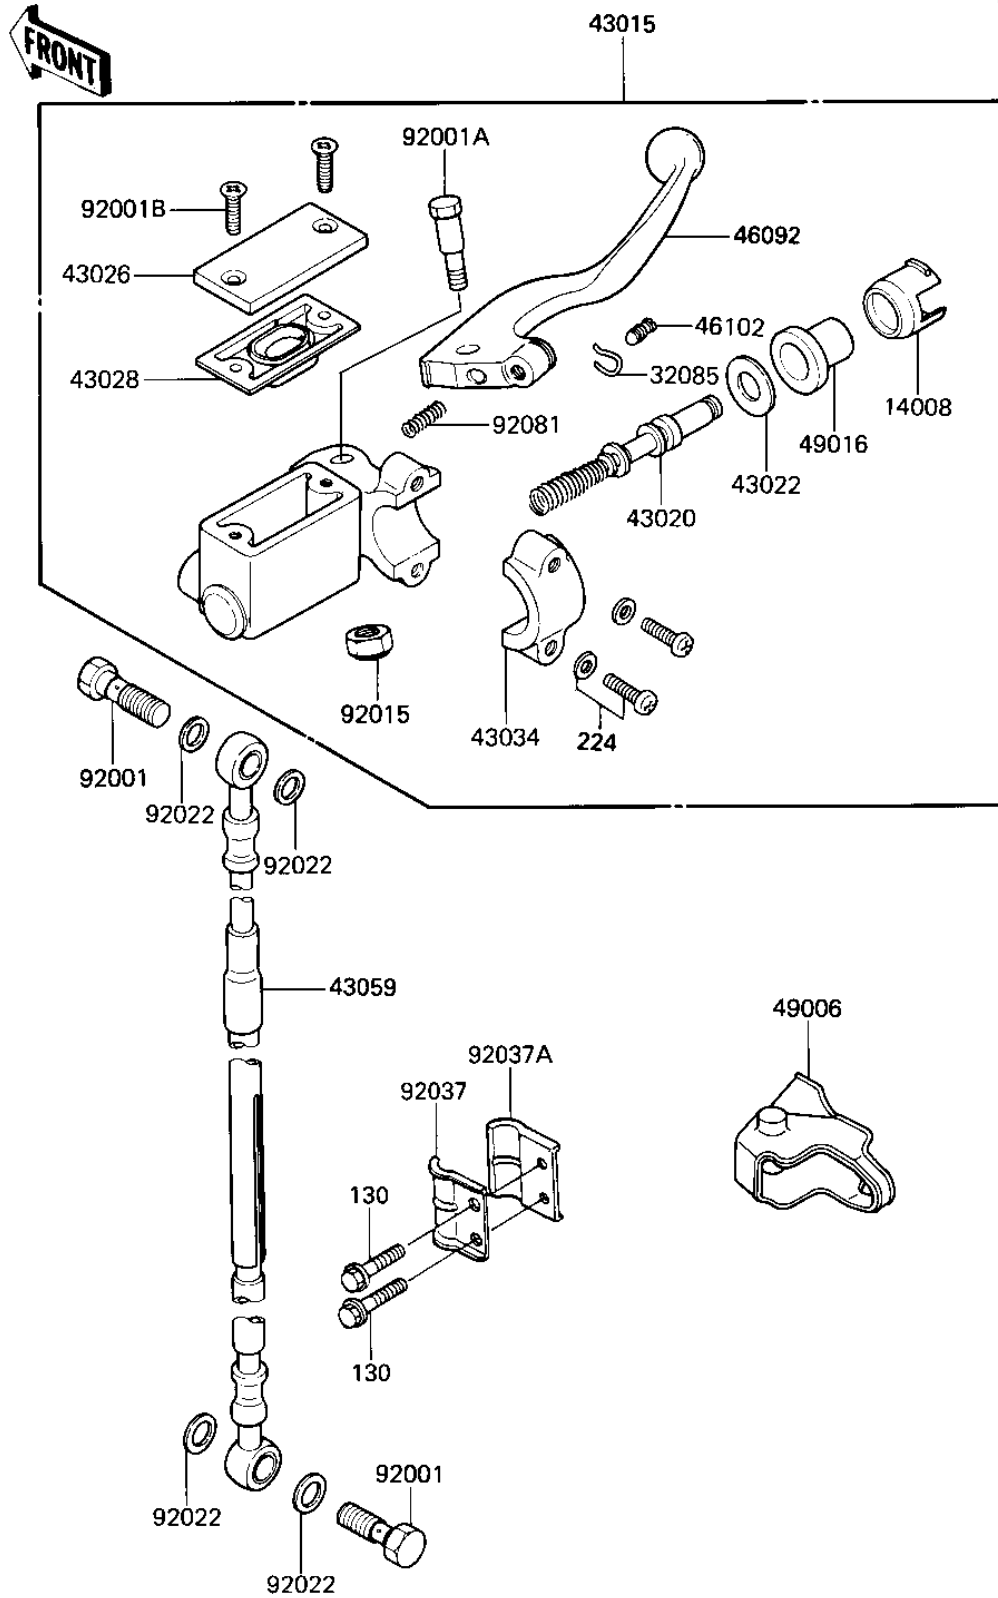

1984 KX500

PARTS DIAGRAM

FRONT MASTER CYLINDER ('84 A2)

F2291-0090

1984 KX500

PARTS LIST

FRONT MASTER CYLINDER ('84 A2)

ITEM NAME

PART NUMBER

QUANTITY
