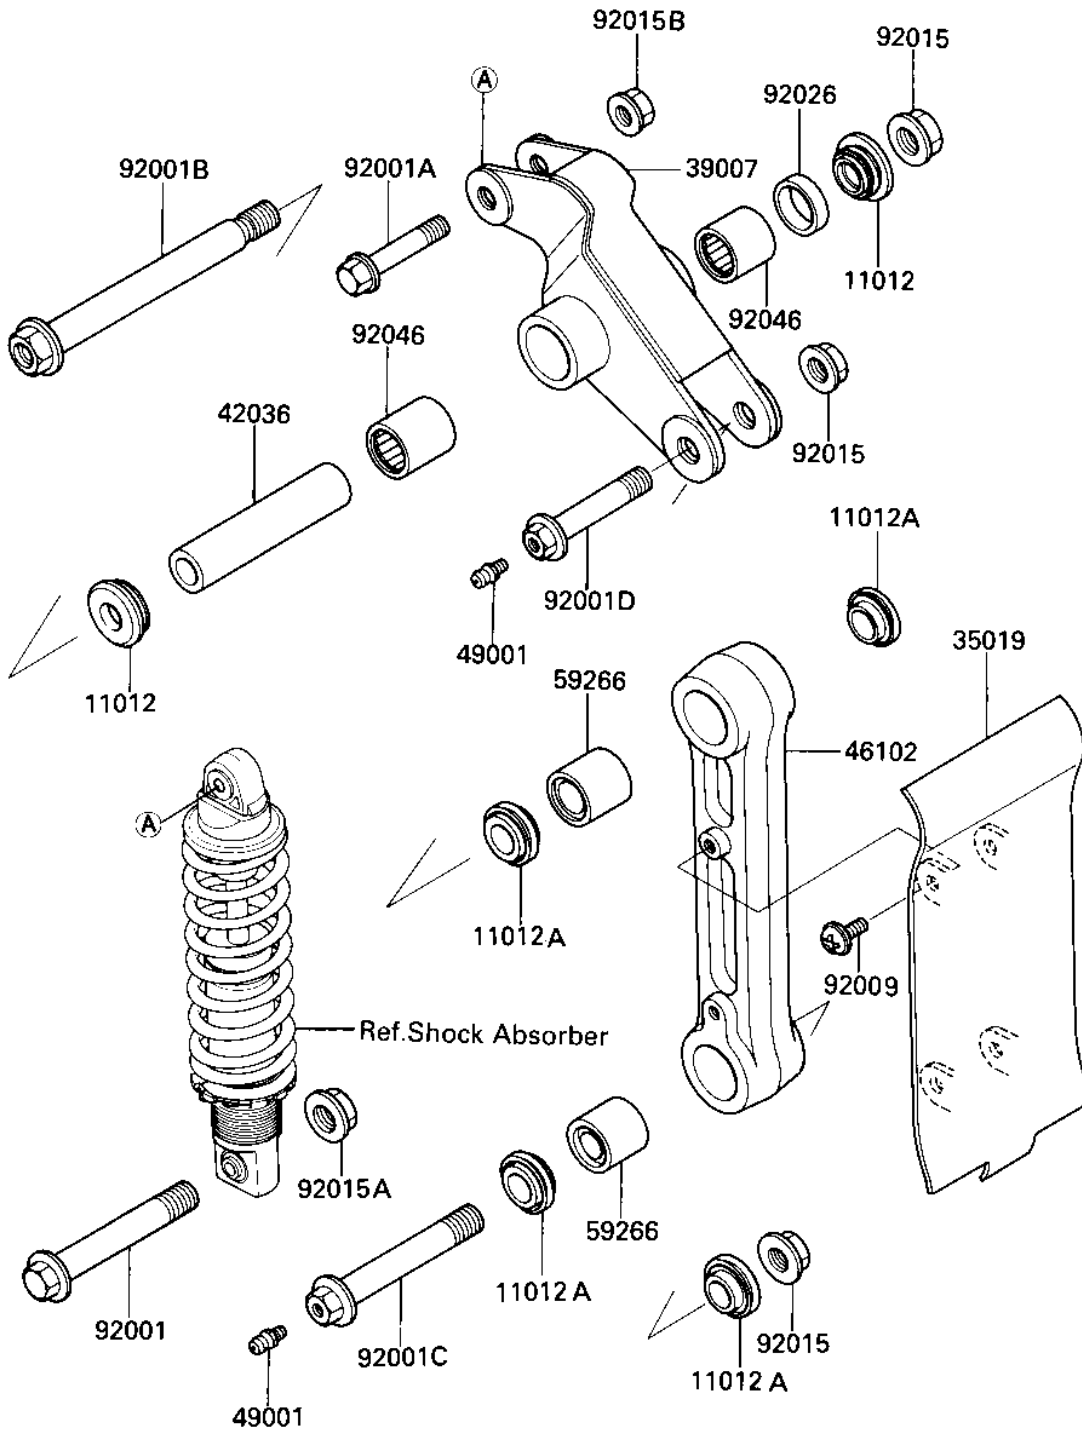

1984 KX500

PARTS DIAGRAM

REAR SUSPENSION ('84 A2)

F2150-0040

1984 KX500

PARTS LIST

REAR SUSPENSION ('84 A2)

ITEM NAME

PART NUMBER

QUANTITY
