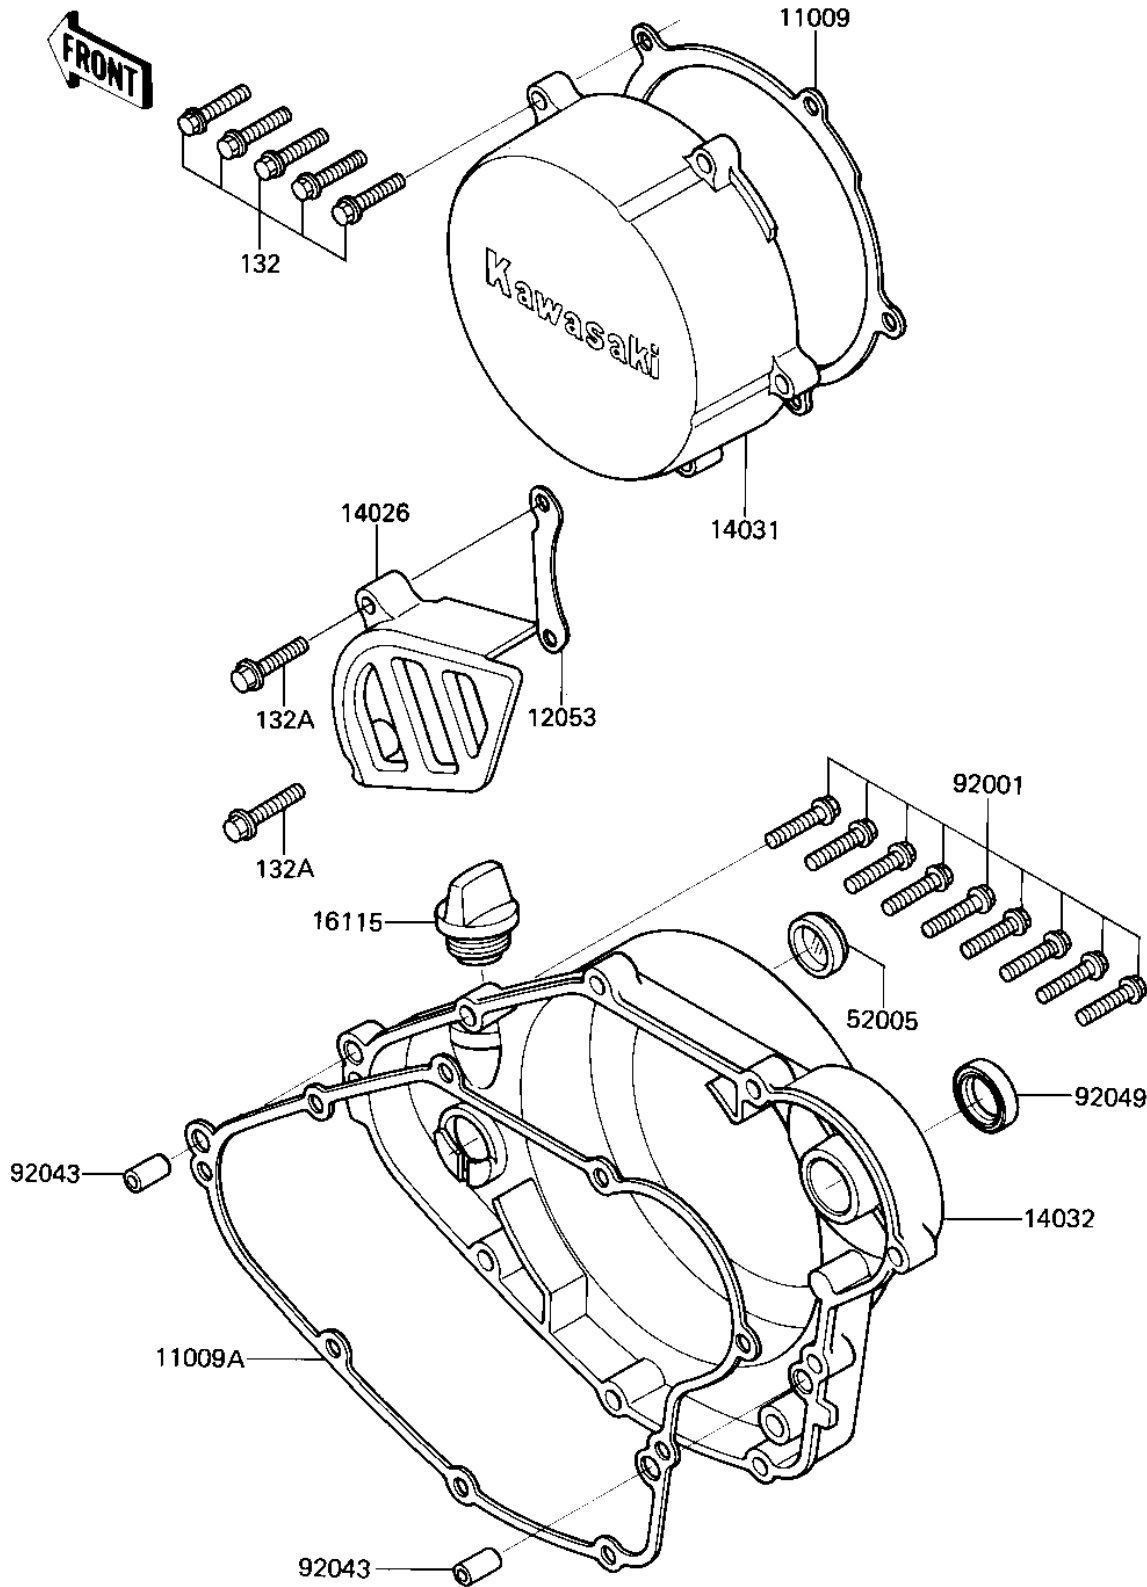

1984 KX500

PARTS DIAGRAM

ENGINE COVERS ('84 A2)

E1431-0093

1984 KX500

PARTS LIST

ENGINE COVERS ('84 A2)

Kawasaki

Let the Good Times Roll®

ITEM NAME

PART NUMBER

QUANTITY
