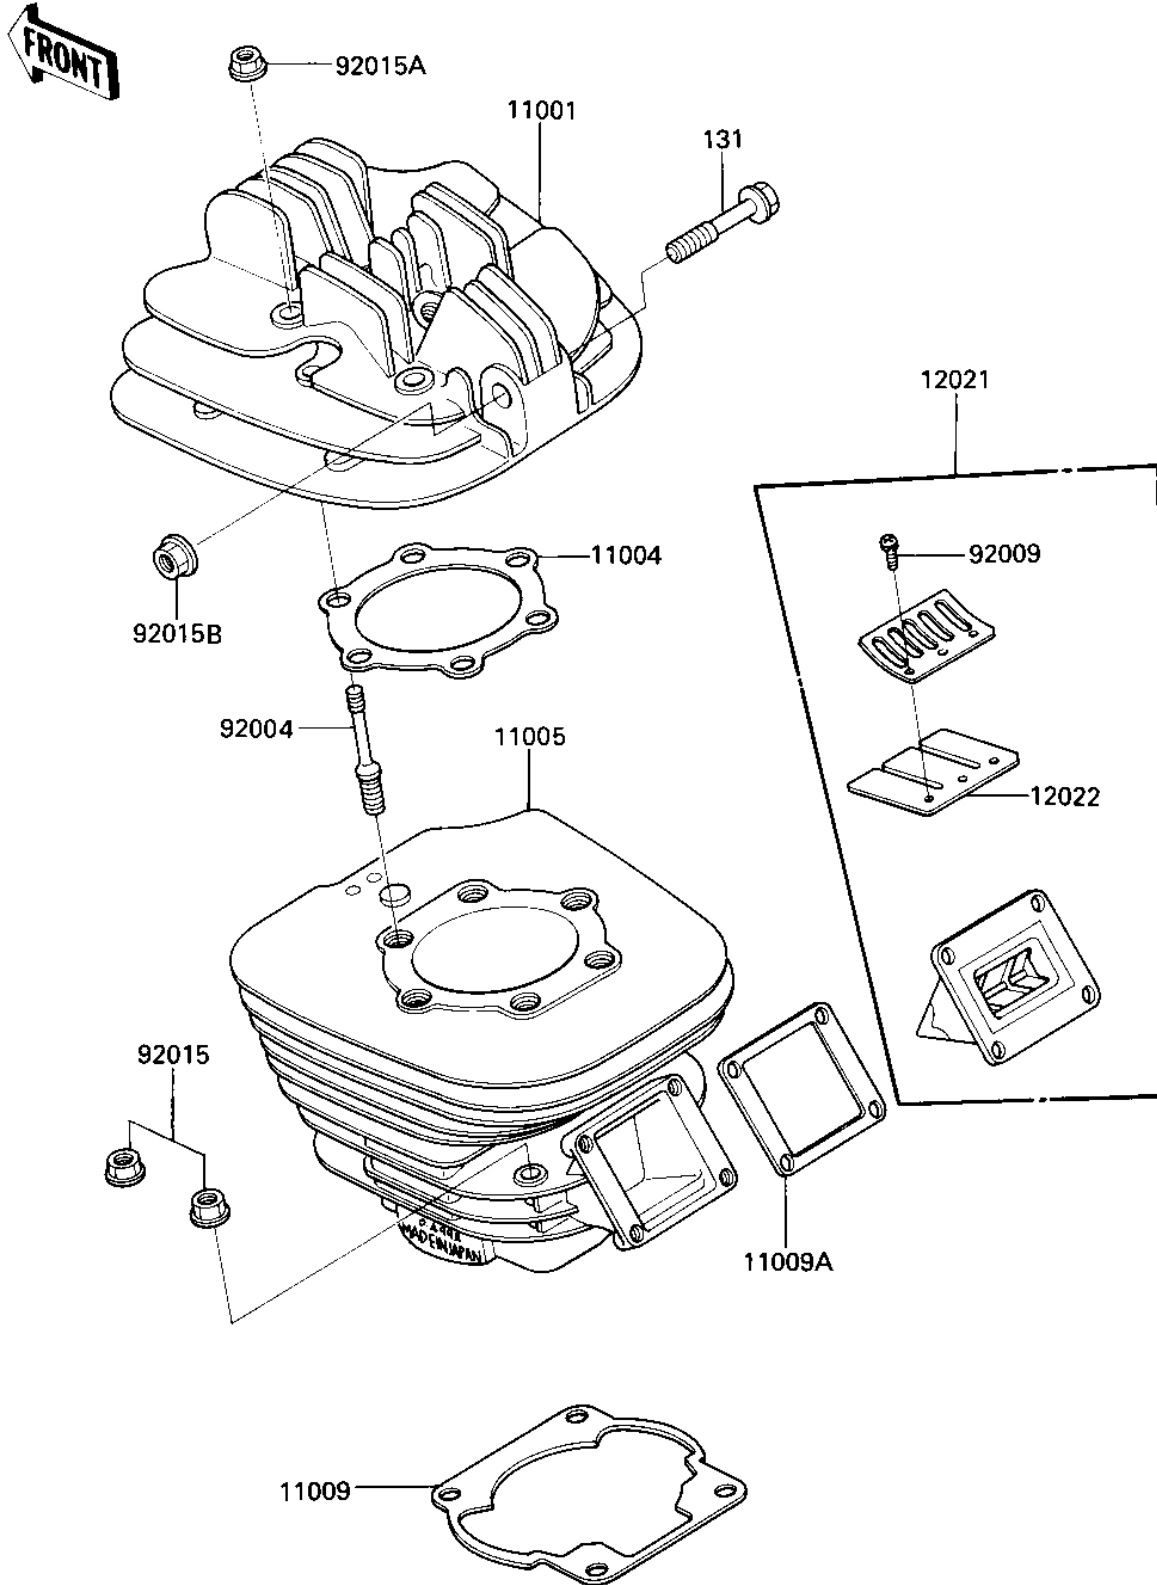

1984 KX500

PARTS DIAGRAM

CYLINDER HEAD/CYLINDER/REED VALVE ('84 A)

E1110-0011

1984 KX500

PARTS LIST

CYLINDER HEAD/CYLINDER/REED VALVE ('84 A

ITEM NAME	PART NUMBER	QUANTITY
-----------	-------------	----------
