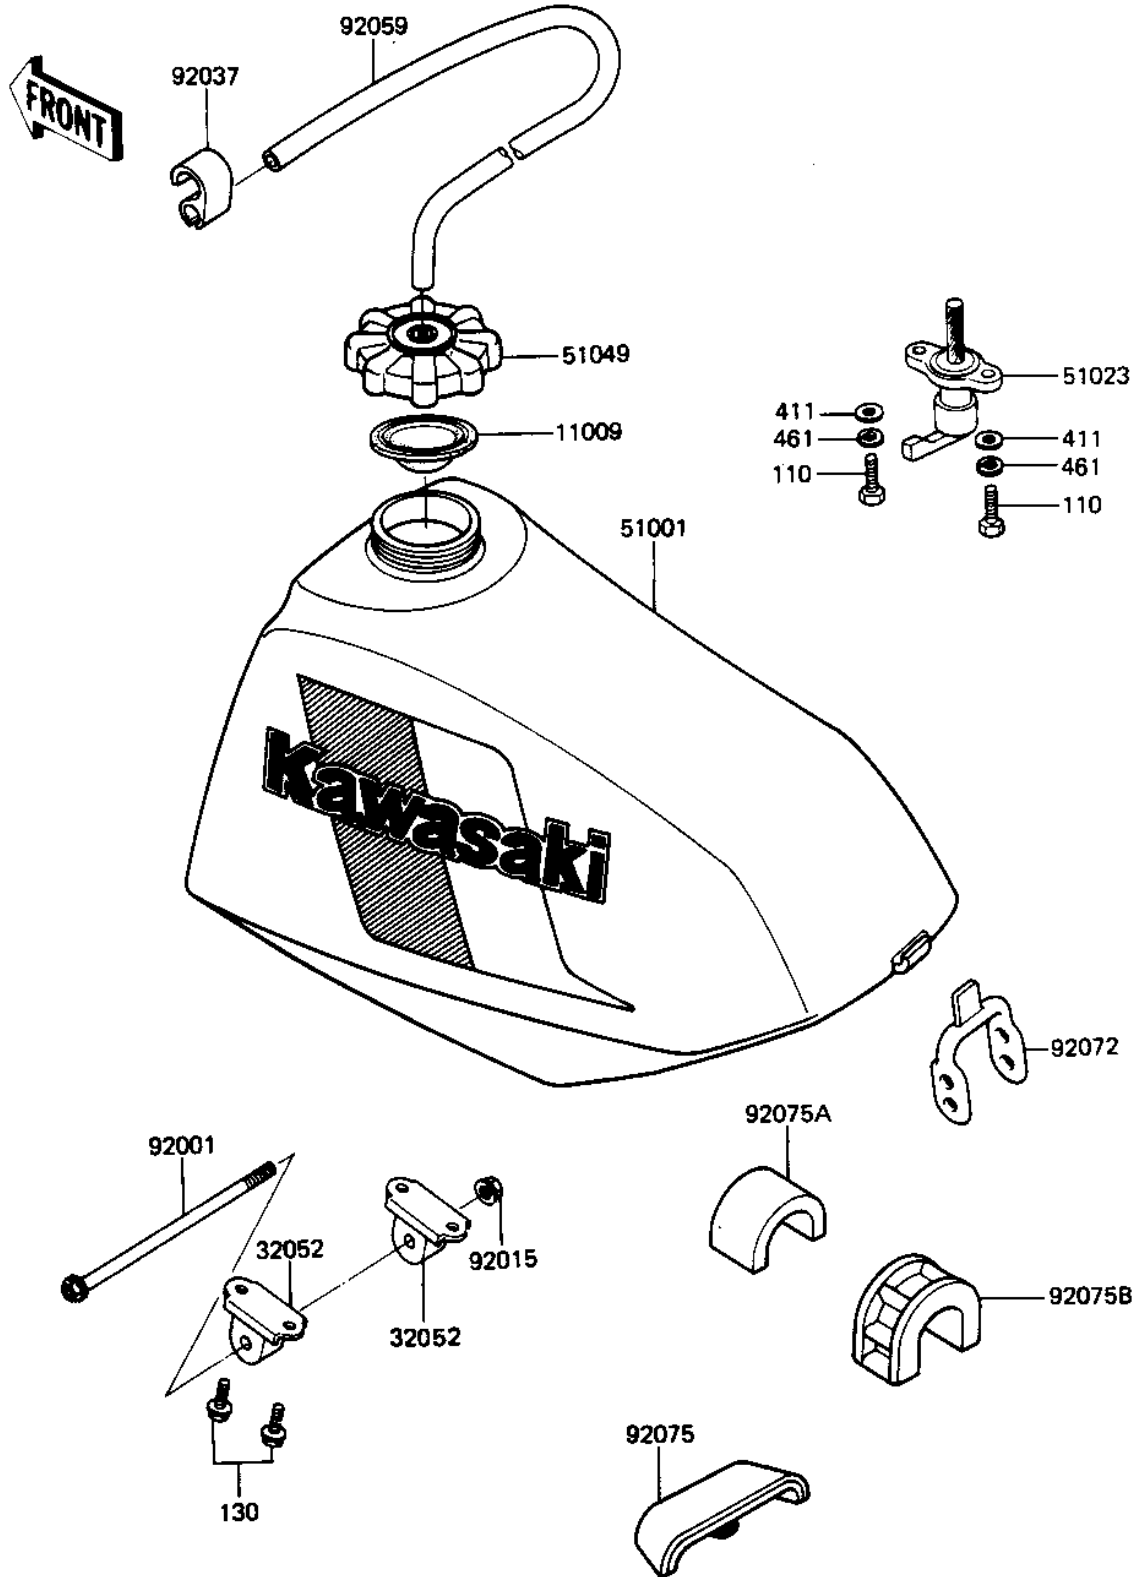

1983 KX500

PARTS DIAGRAM

FUEL TANK ('83 A1)

F2410-0138