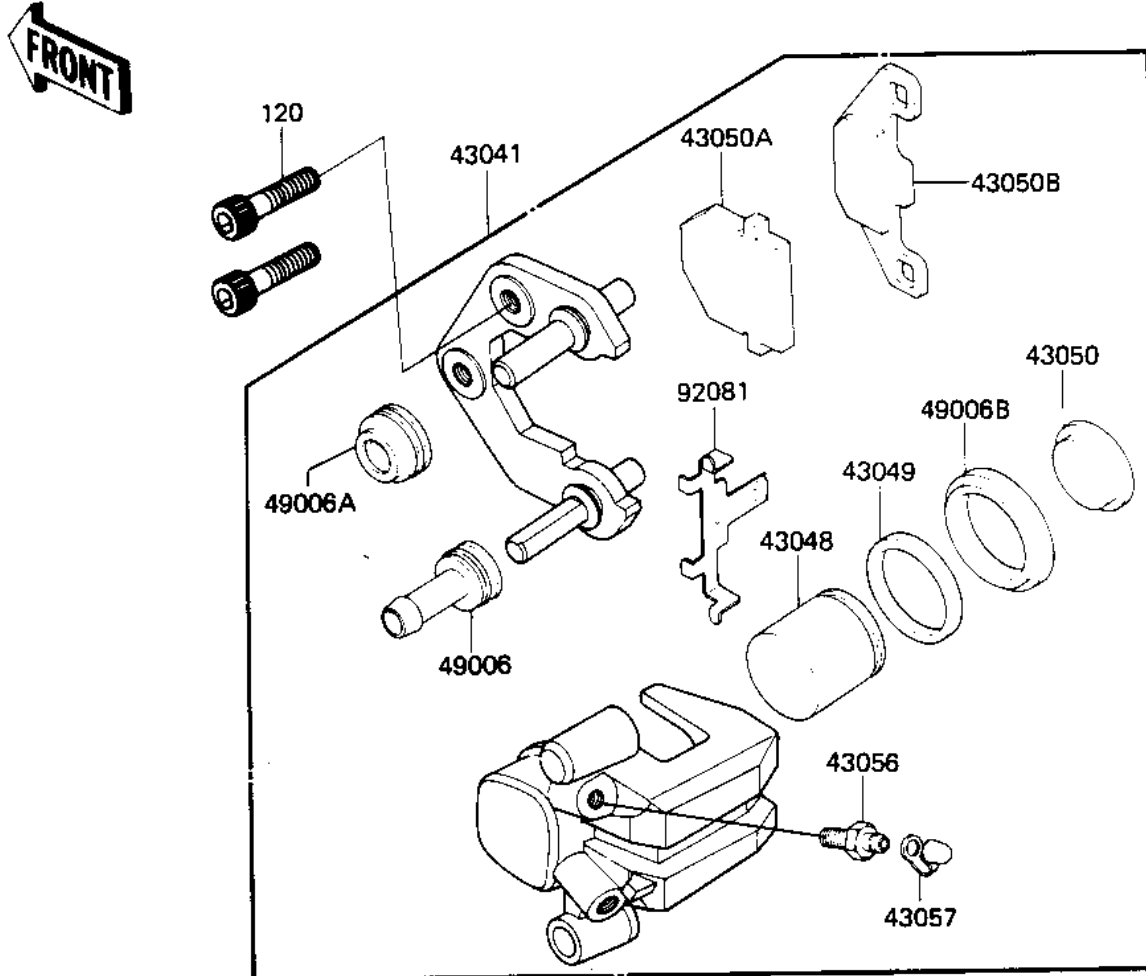

1983 KX500

PARTS DIAGRAM

FRONT BRAKE ('83 A1)

F2292-0040

1983 KX500

PARTS LIST

FRONT BRAKE ('83 A1)

Kawasaki

Let the Good Times Roll®

ITEM NAME

PART NUMBER

QUANTITY
