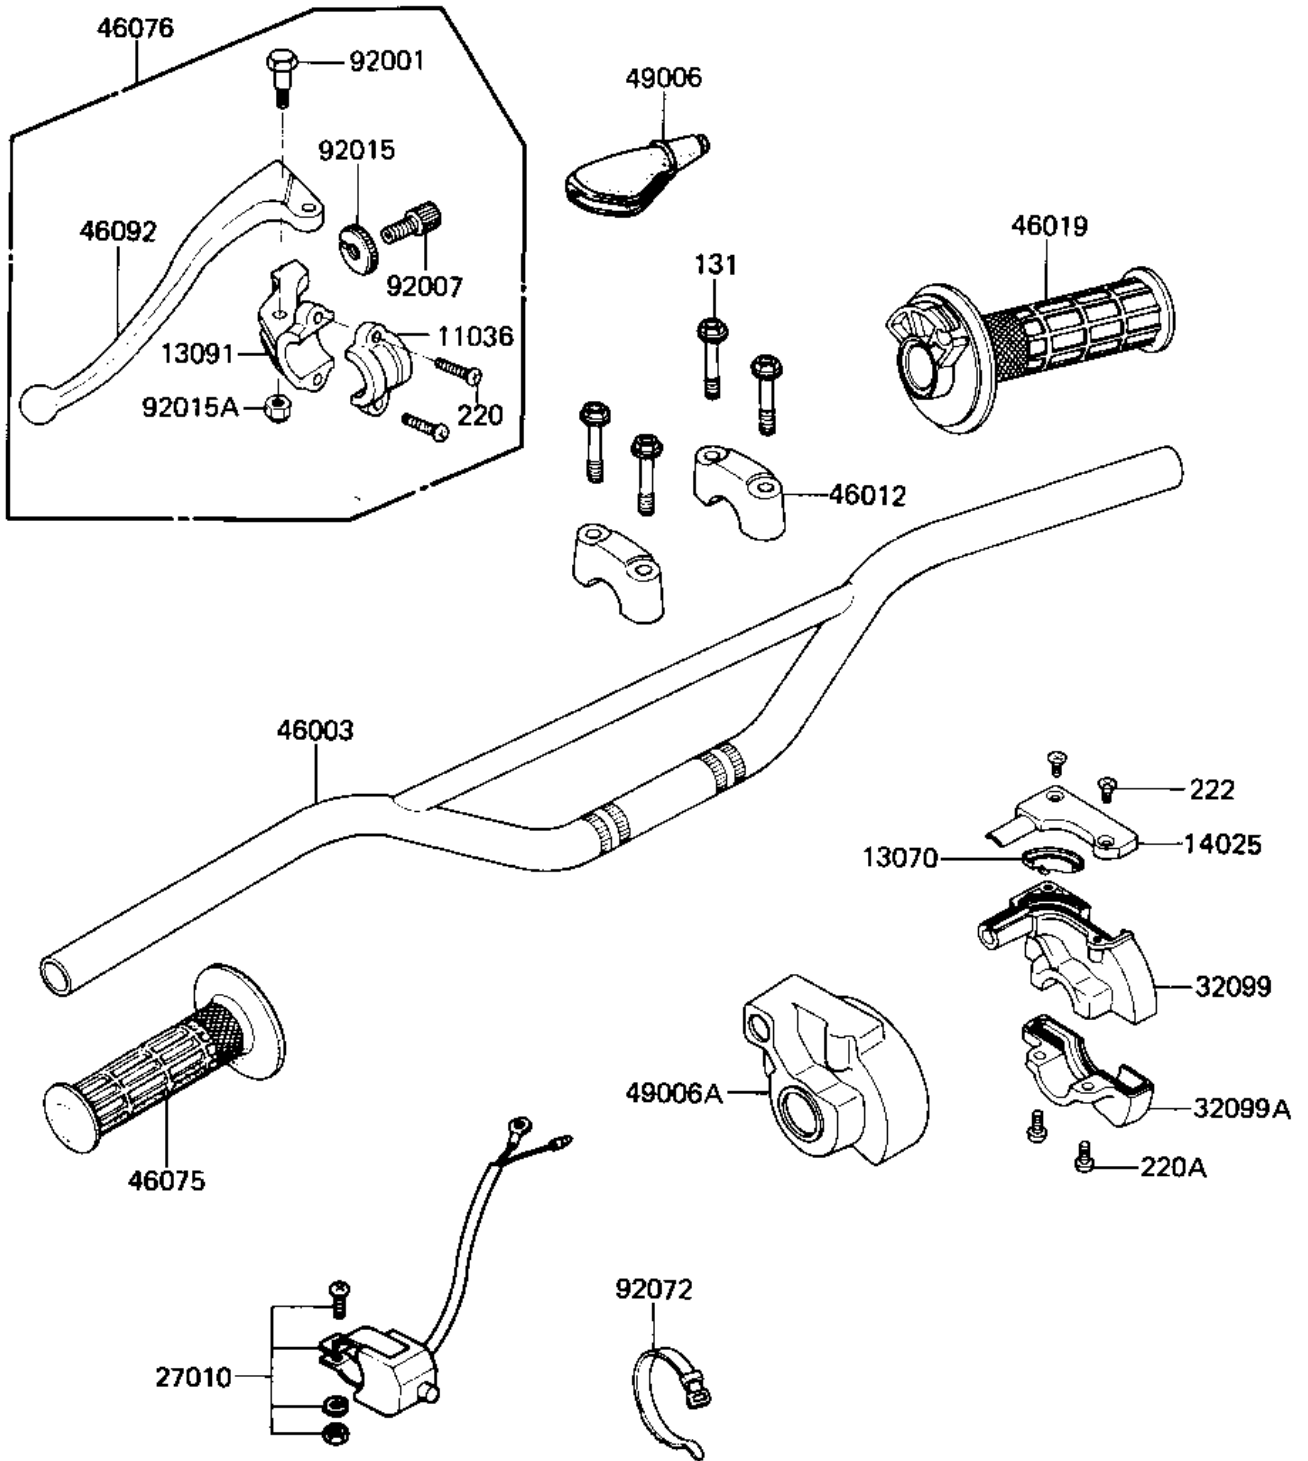

1983 KX500

PARTS DIAGRAM HANDLEBAR ('83 A1)

F2310-0204

1983 KX500

PARTS LIST

HANDLEBAR ('83 A1)

Kawasaki

Let the Good Times Roll®

ITEM NAME

PART NUMBER

QUANTITY
