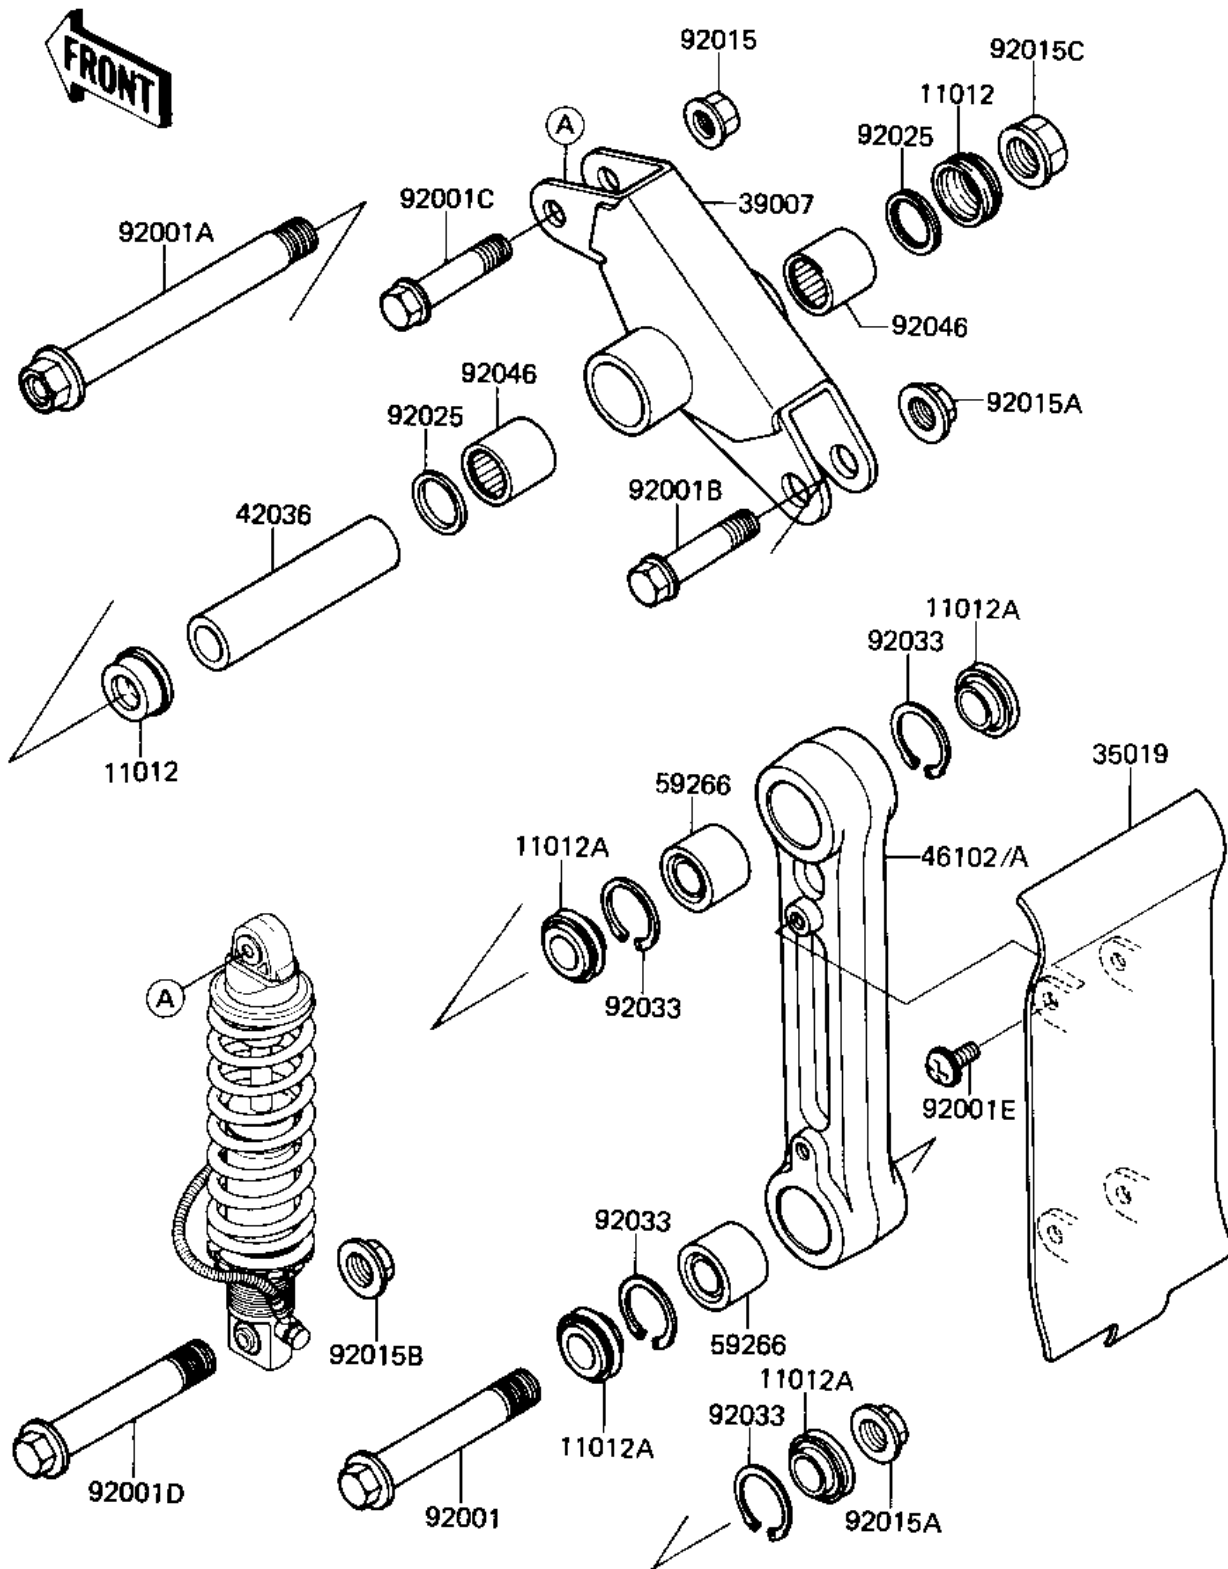

1983 KX500

PARTS DIAGRAM

REAR SUSPENSION ('83 A1)

F2150-0019

1983 KX500

PARTS LIST

REAR SUSPENSION ('83 A1)

Kawasaki

Let the Good Times Roll®

ITEM NAME

PART NUMBER

QUANTITY
