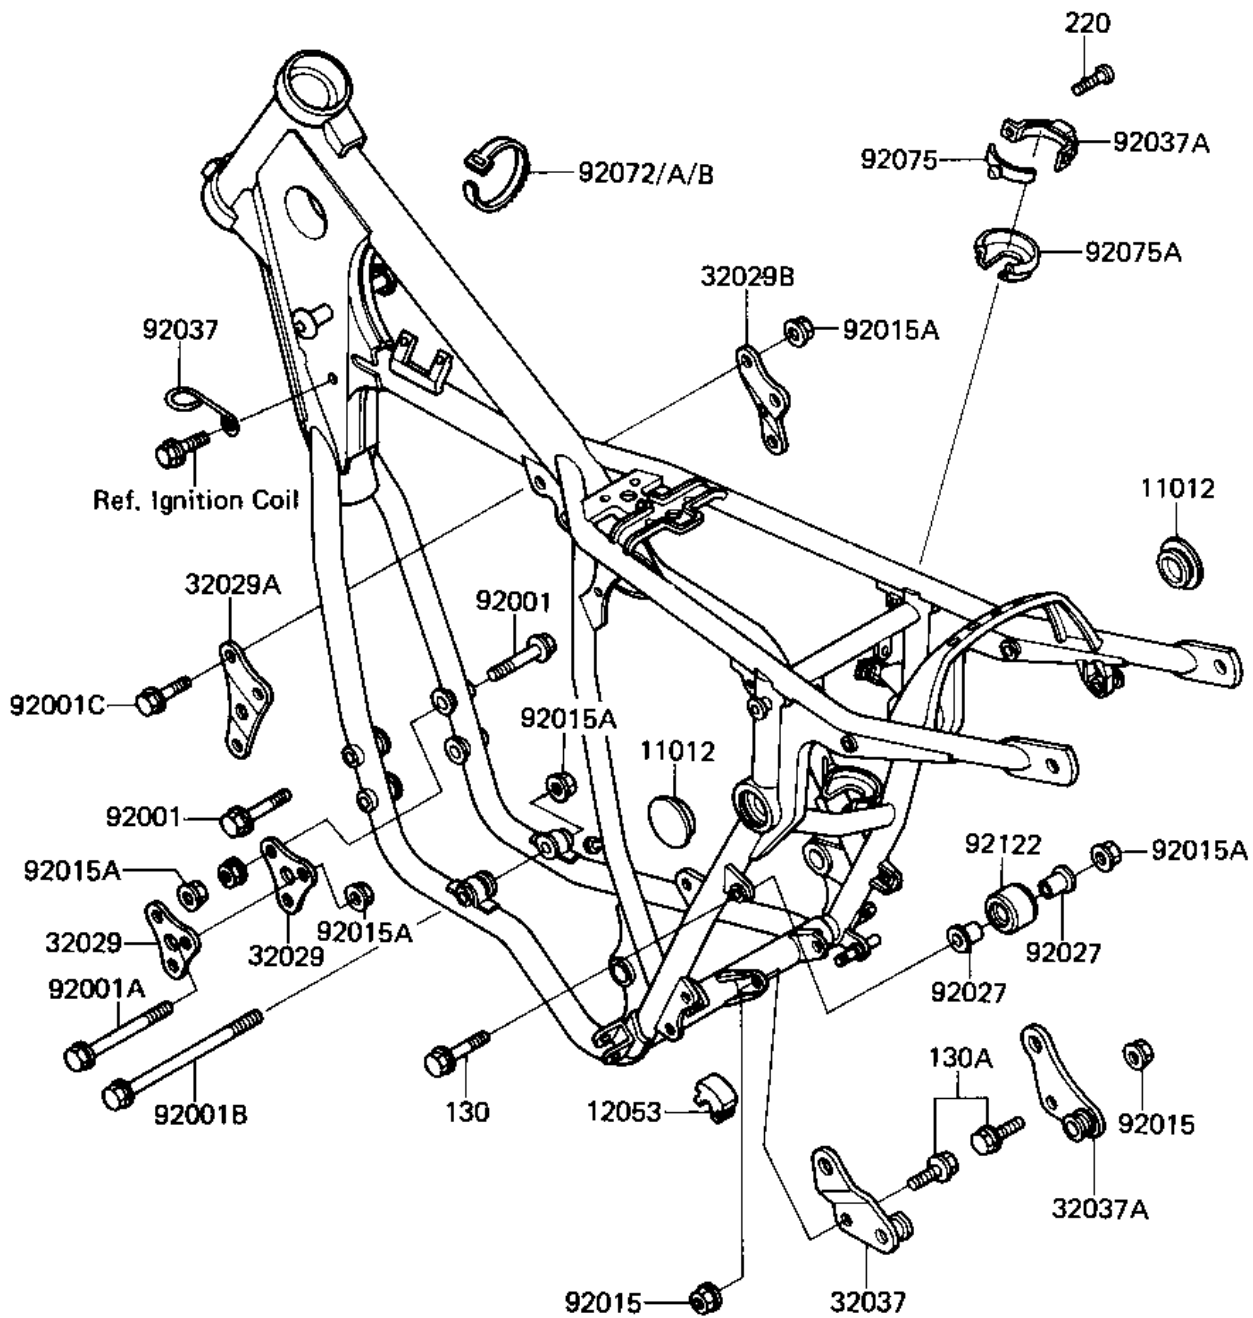

1983 KX500

PARTS DIAGRAM

FRAME FITTINGS ('83 A1)

F2131-0122

1983 KX500

PARTS LIST

FRAME FITTINGS ('83 A1)

Kawasaki

Let the Good Times Roll®

ITEM NAME

PART NUMBER

QUANTITY
