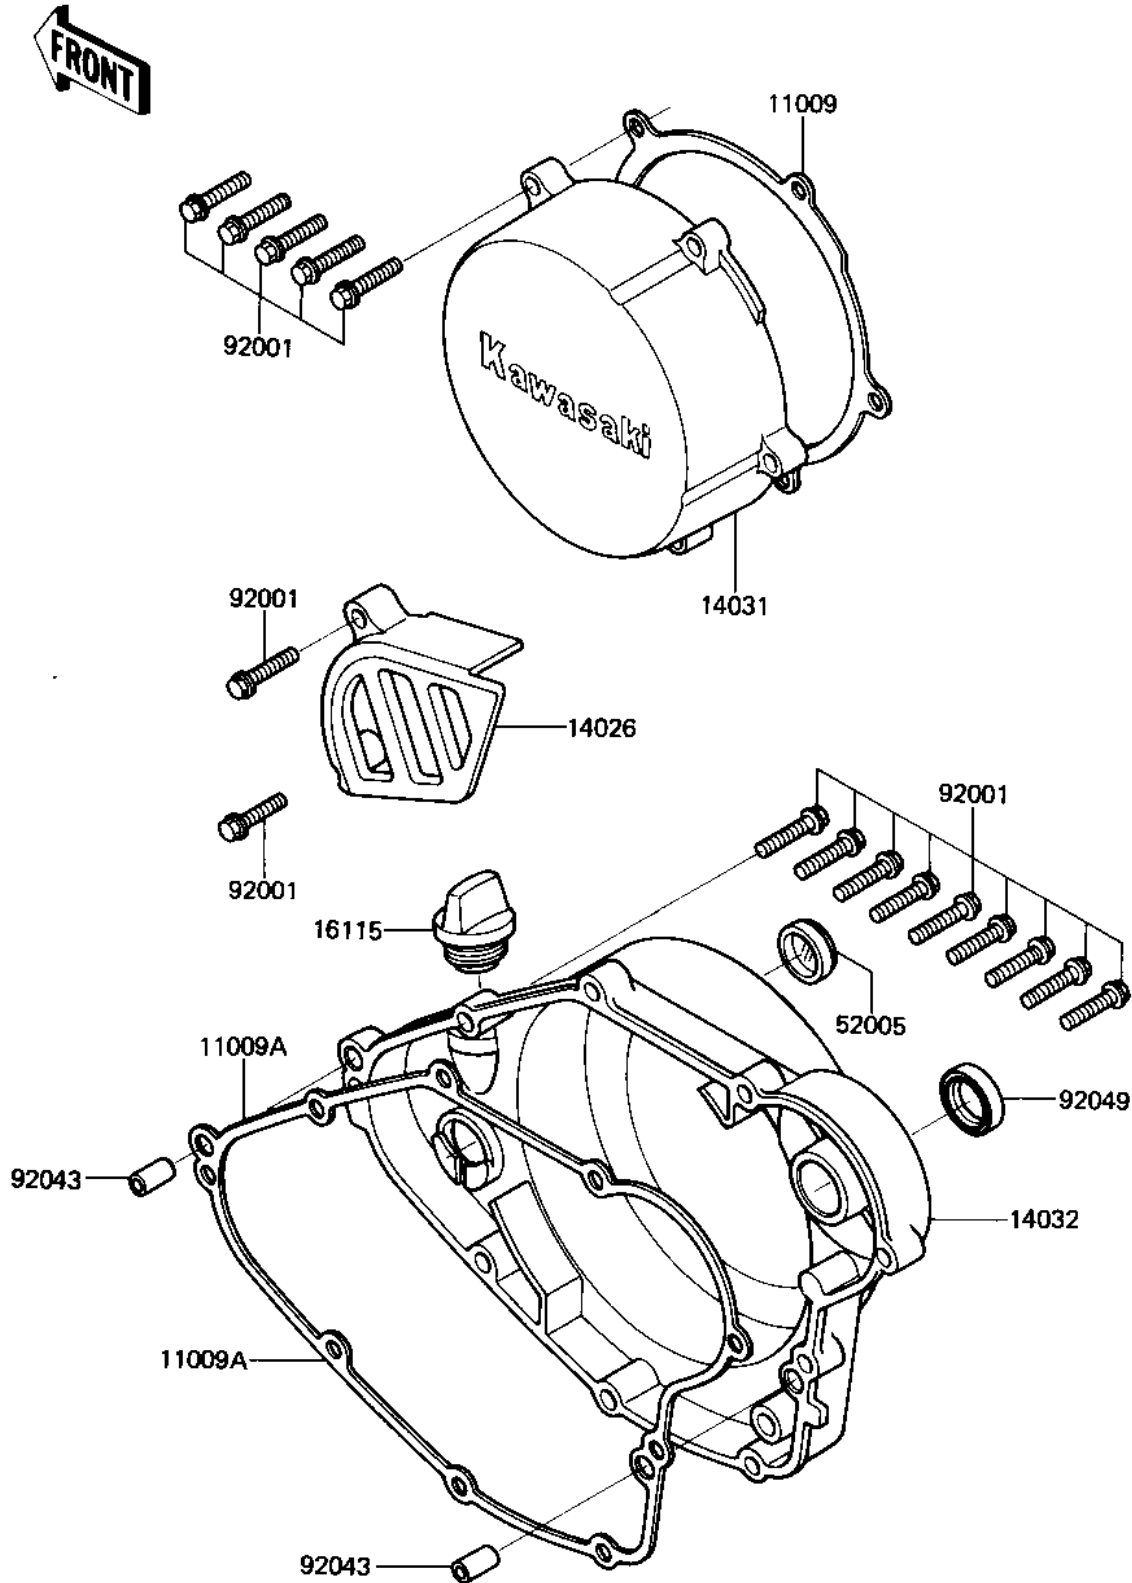

1983 KX500

PARTS DIAGRAM

ENGINE COVERS ('83 A1)

E1431-0093

1983 KX500

PARTS LIST

ENGINE COVERS ('83 A1)

Kawasaki

Let the Good Times Roll®

ITEM NAME

PART NUMBER

QUANTITY
