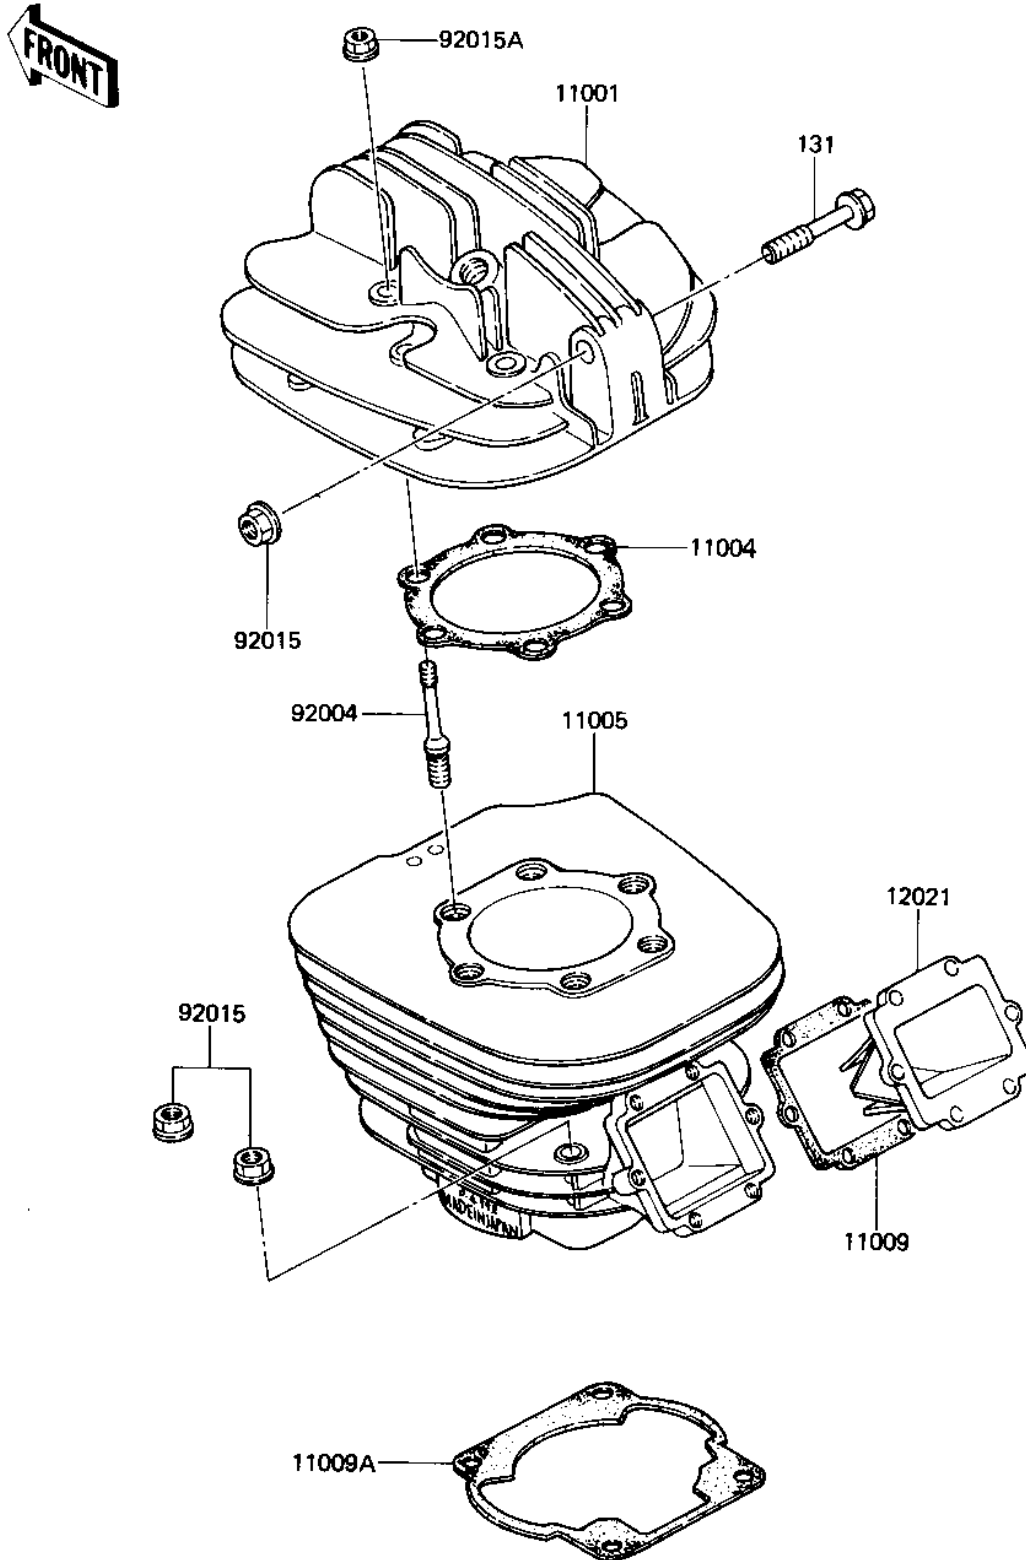

## PARTS DIAGRAM

### CYLINDER HEAD/CYLINDER/REED VALVE ('83 A)

E1111-0097

## PARTS LIST

### CYLINDER HEAD/CYLINDER/REED VALVE ('83 A

**ITEM NAME**

**PART NUMBER**

**QUANTITY**

---