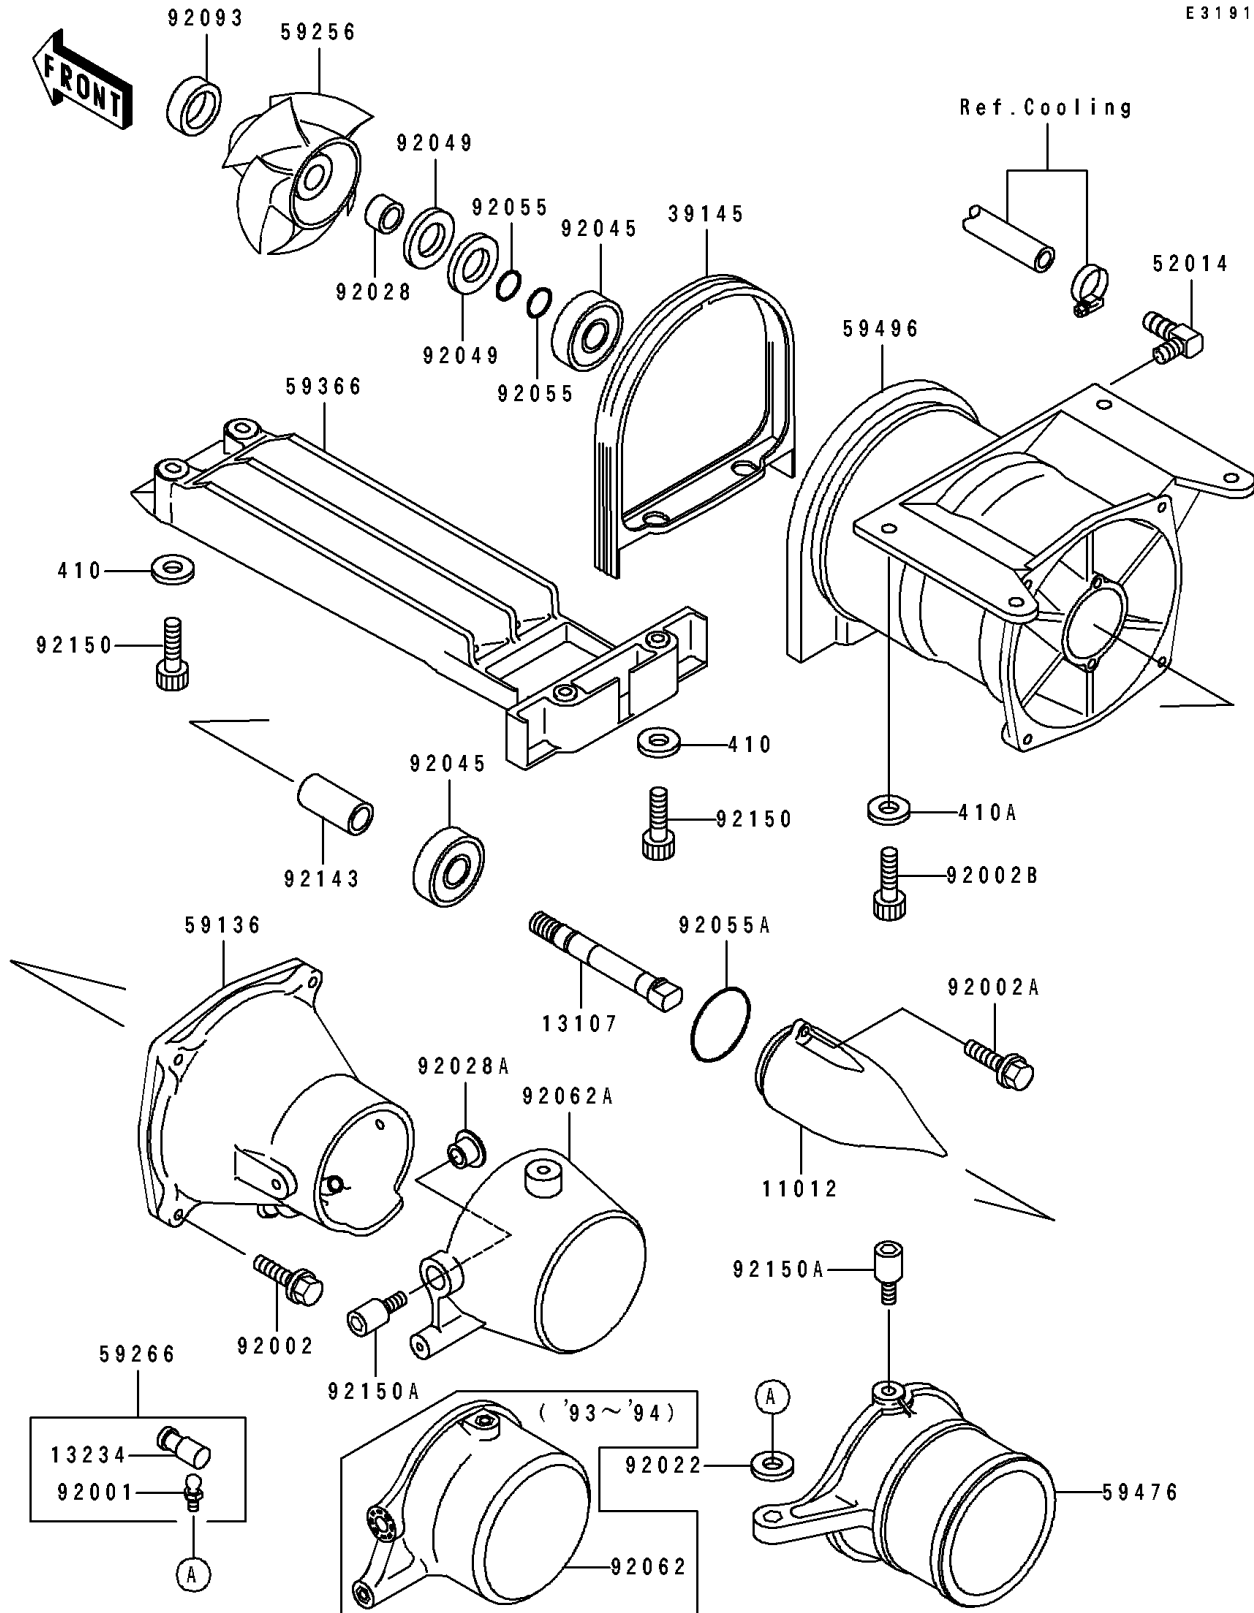

1994 Super Sport XI

PARTS DIAGRAM

Jet Pump

Kawasaki

Let the Good Times Roll®

E3191

1994 Super Sport XI

PARTS LIST

Jet Pump

ITEM NAME

PART NUMBER

QUANTITY
