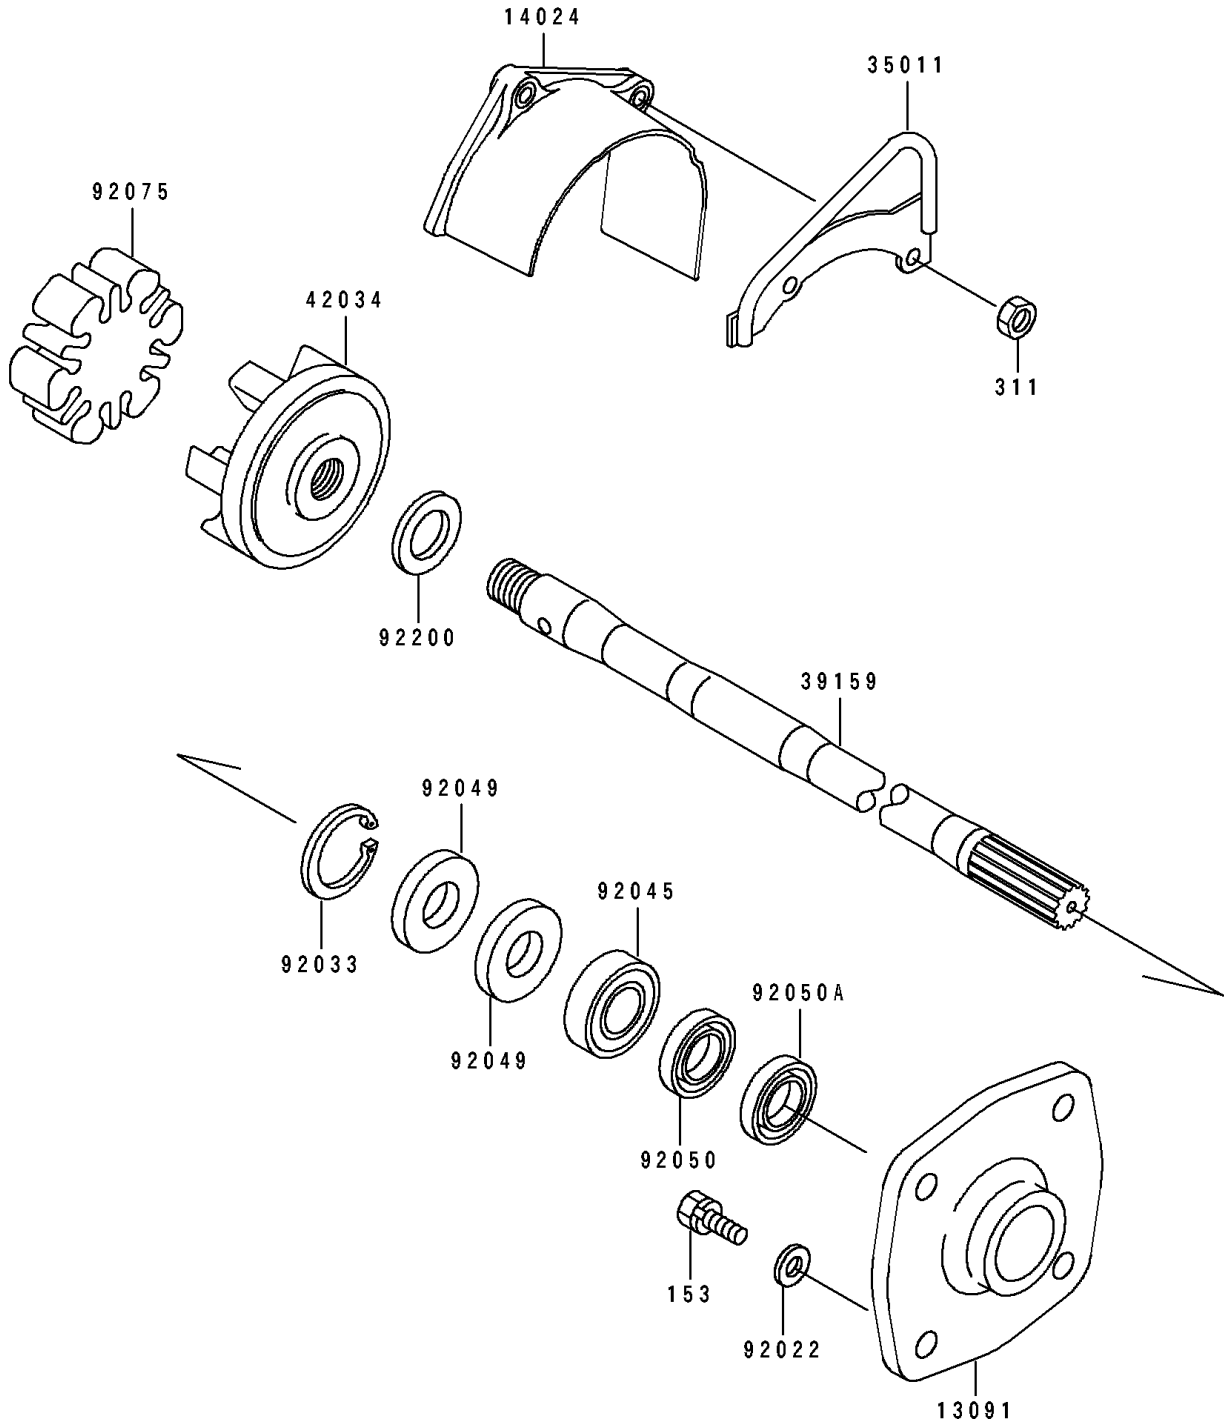

1994 Super Sport XI

PARTS DIAGRAM

Drive Shaft

E3134

1994 Super Sport XI

PARTS LIST

Drive Shaft

ITEM NAME

PART NUMBER

QUANTITY
