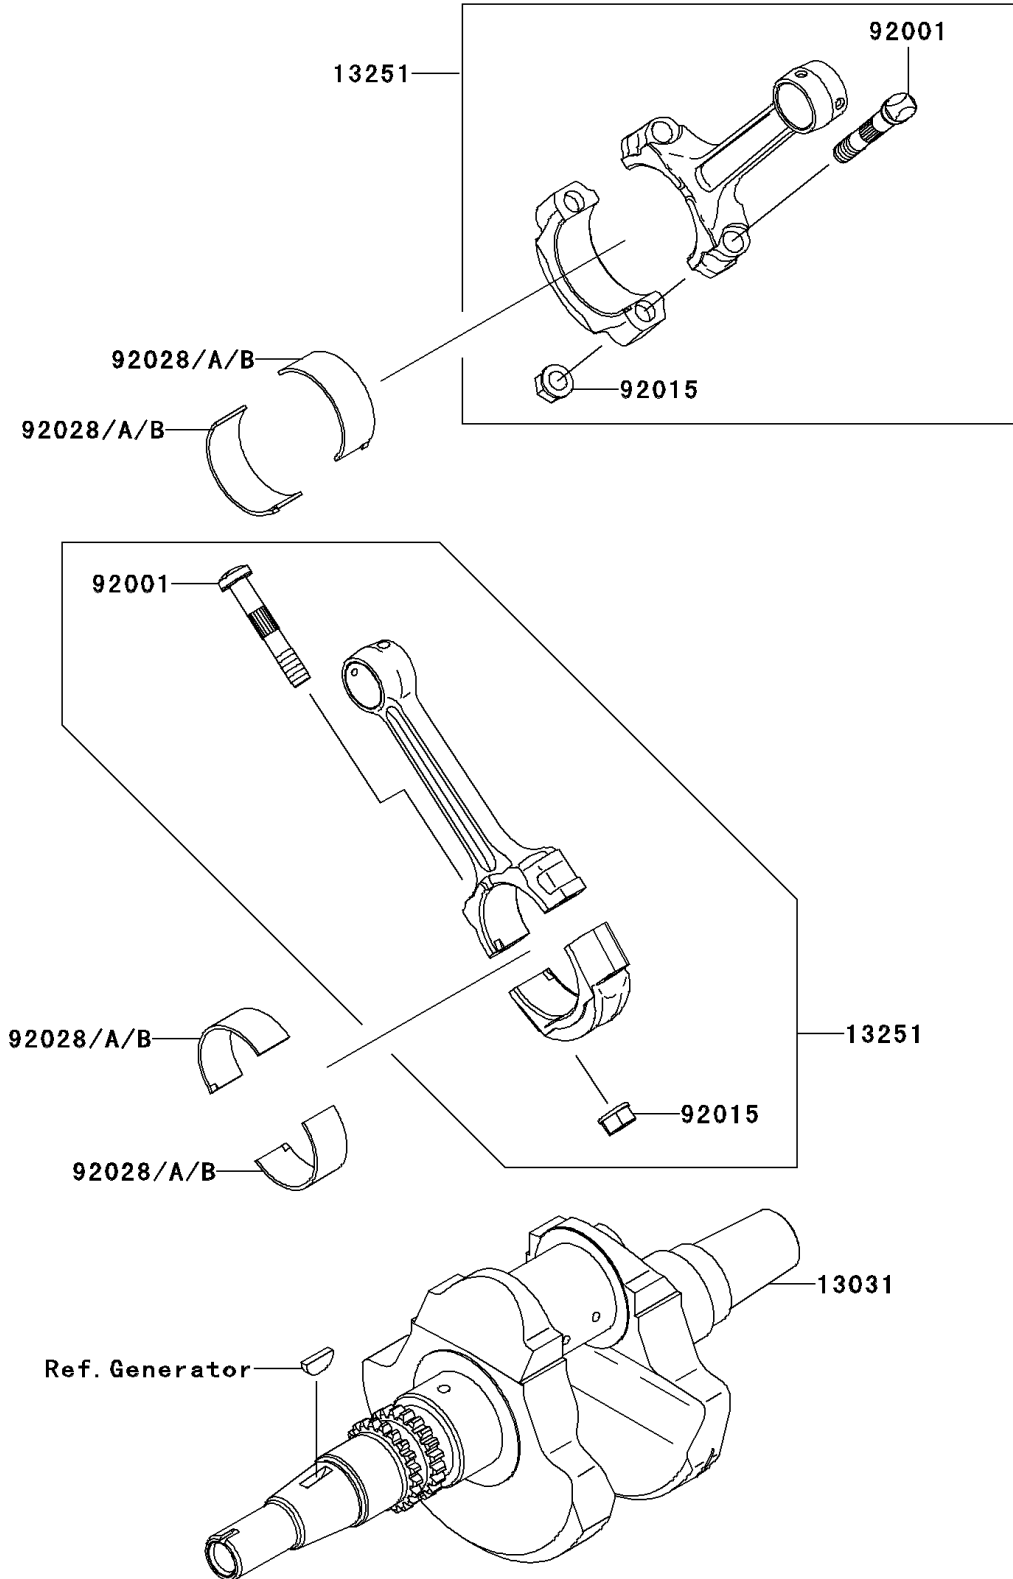

2008 Teryx[®] 750 4x4 NRA OUTDOORS™

Kawasaki
Let the Good Times Roll[®]

PARTS DIAGRAM

Crankshaft

E1321

2008 Teryx[®] 750 4x4 NRA OUTDOORS[™]

Kawasaki
Let the Good Times Roll[®]

PARTS LIST

Crankshaft

ITEM NAME	PART NUMBER	QUANTITY
CRANKSHAFT-COMP (Ref # 13031)	13031-0079	1
ROD-ASSY-CONNECTING (Ref # 13251)	13251-1143	2
BOLT,CONNECTING ROD (Ref # 92001)	92001-1980	4
NUT,FLANGED,8MM (Ref # 92015)	92015-1311	4
BUSHING,CONNECTING ROD,GREEN (Ref # 92028)	92028-1961	AR
BUSHING,CONNECTING ROD,YELLOW (Ref # 92028A)	92028-1962	4
BUSHING,CONNECTING ROD,BROWN (Ref # 92028B)	92028-1963	AR