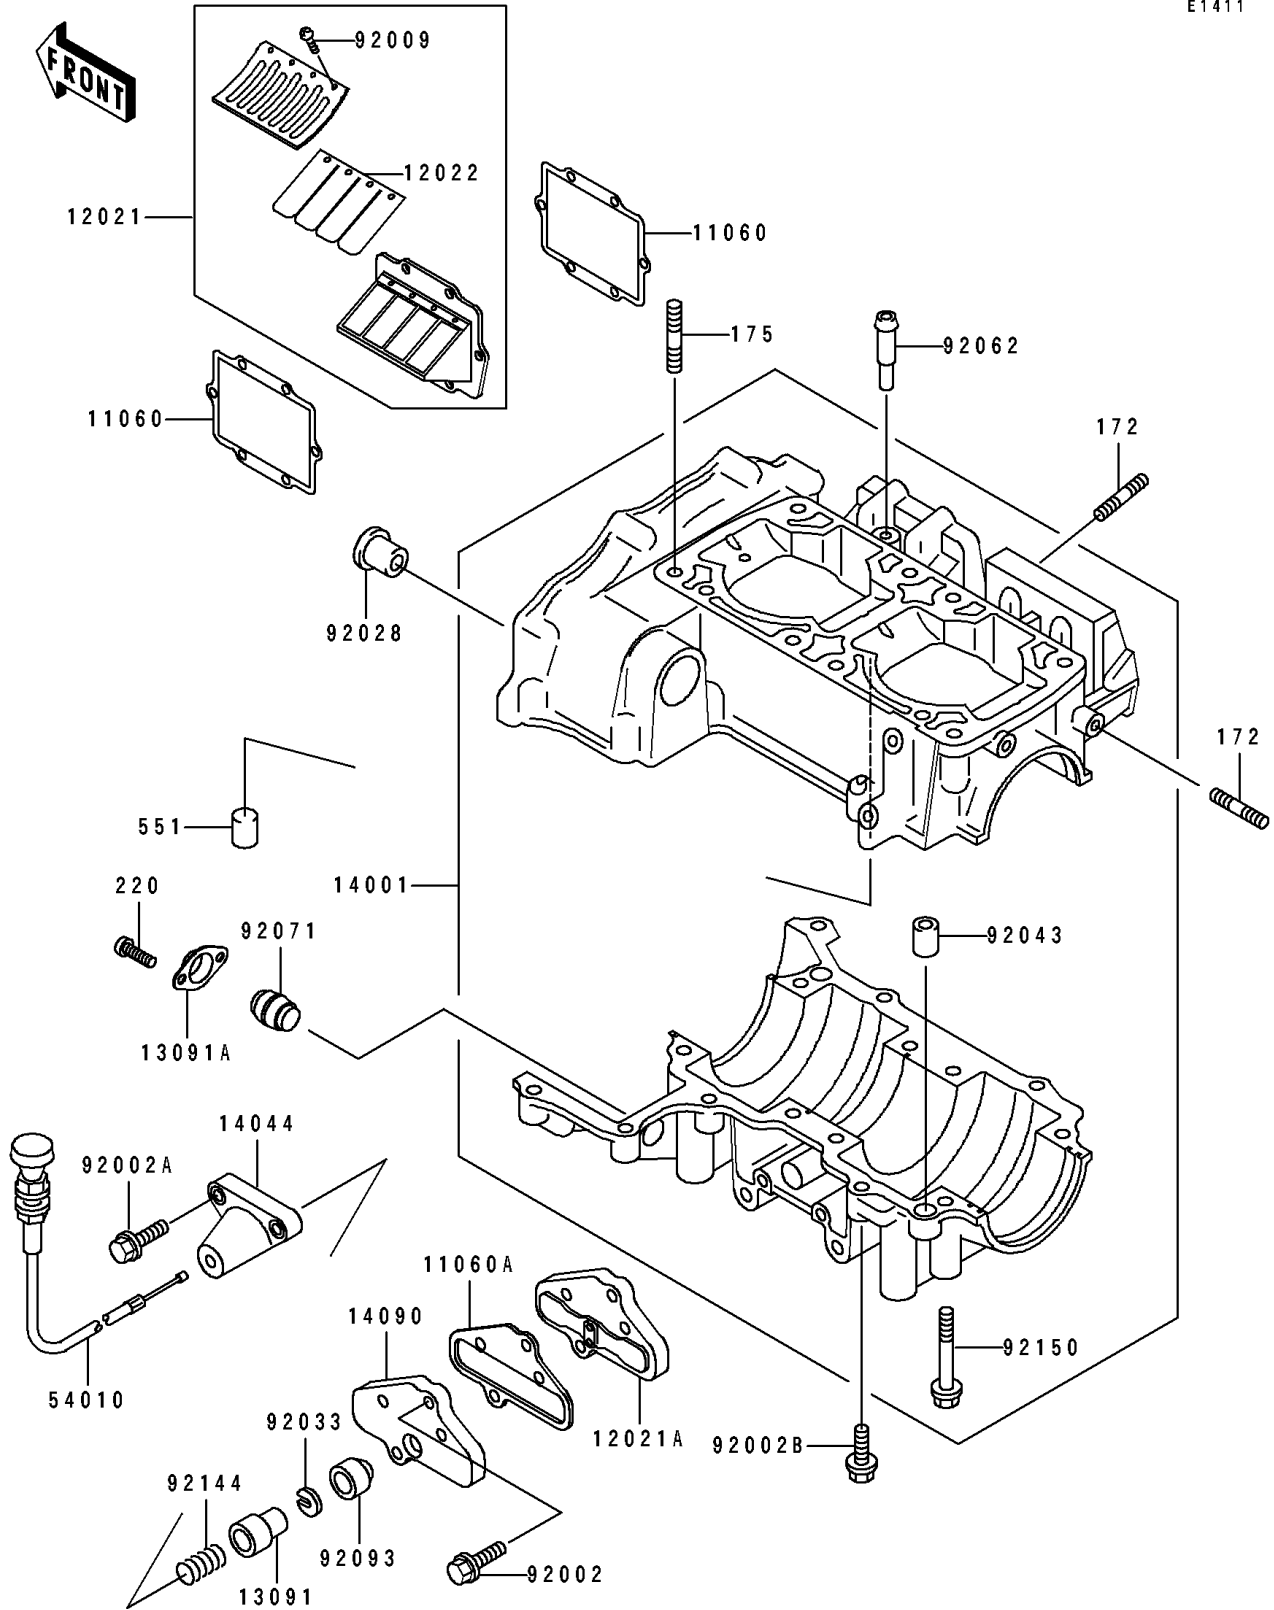

1994 Super Sport XI

PARTS DIAGRAM

Crankcase

E1411

1994 Super Sport XI

PARTS LIST

Crankcase

ITEM NAME

PART NUMBER

QUANTITY
