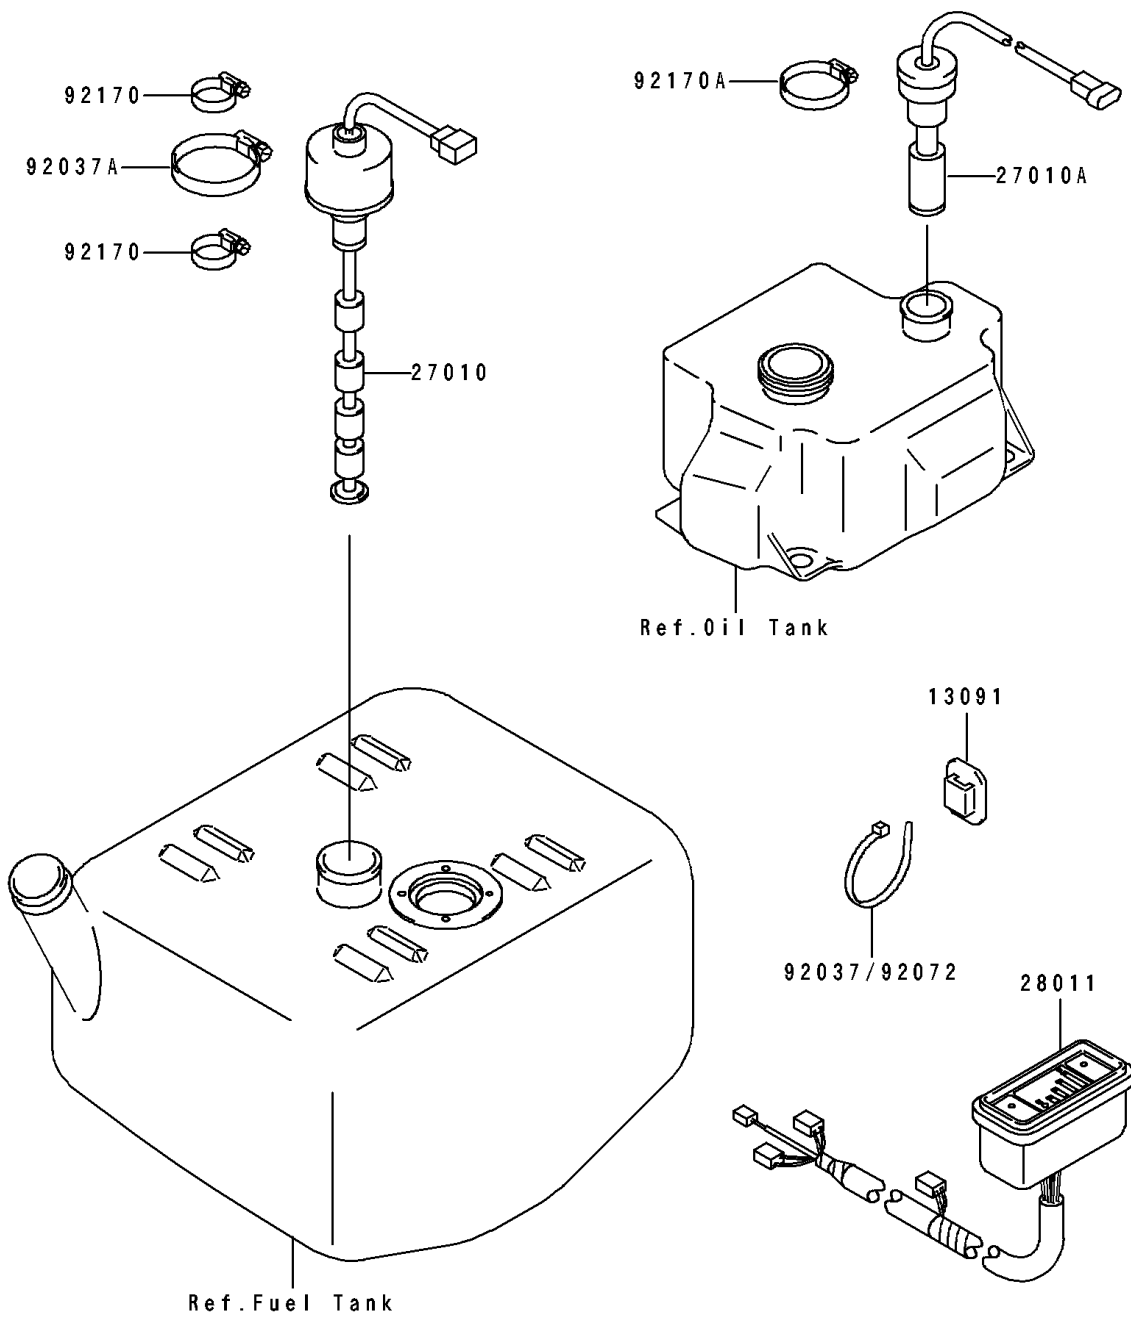

## PARTS DIAGRAM

### Meters

F3179

# 1994 750 SS

## PARTS LIST

Meters

**ITEM NAME**

**PART NUMBER**

**QUANTITY**

---