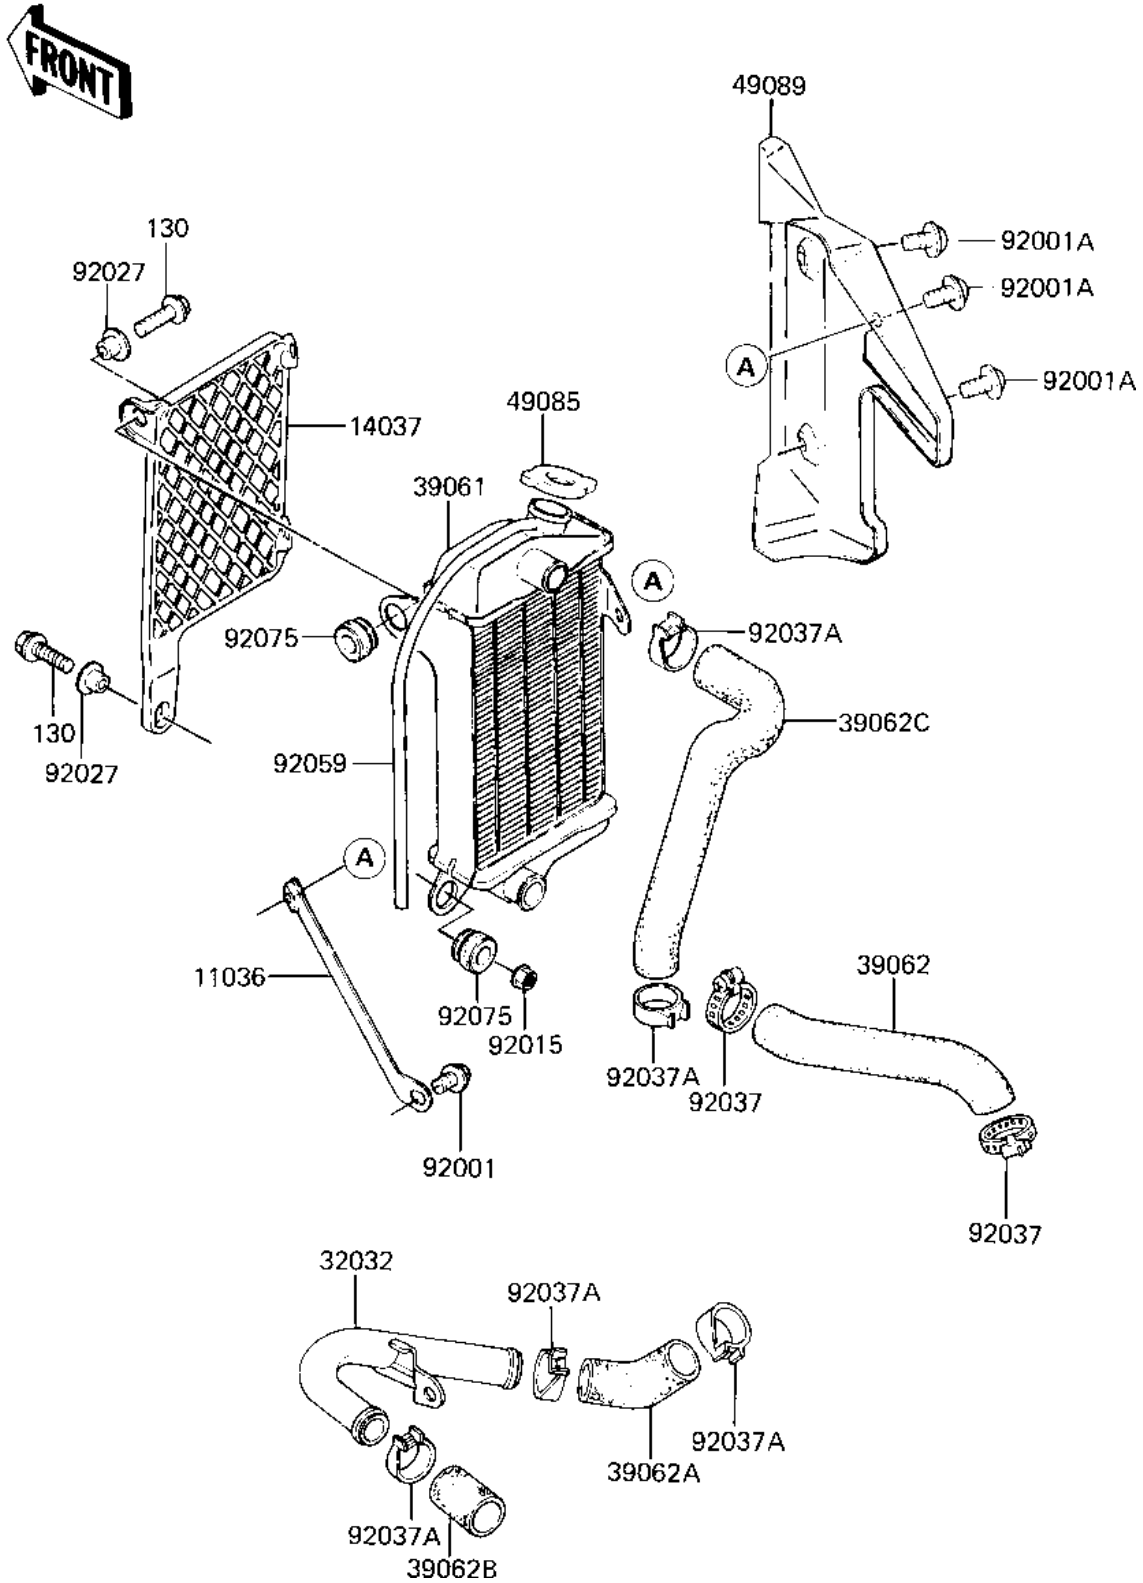

1983 KX80

PARTS DIAGRAM

RADIATOR

E3032-0006

1983 KX80

PARTS LIST

RADIATOR

Kawasaki

Let the Good Times Roll®

ITEM NAME

PART NUMBER

QUANTITY
