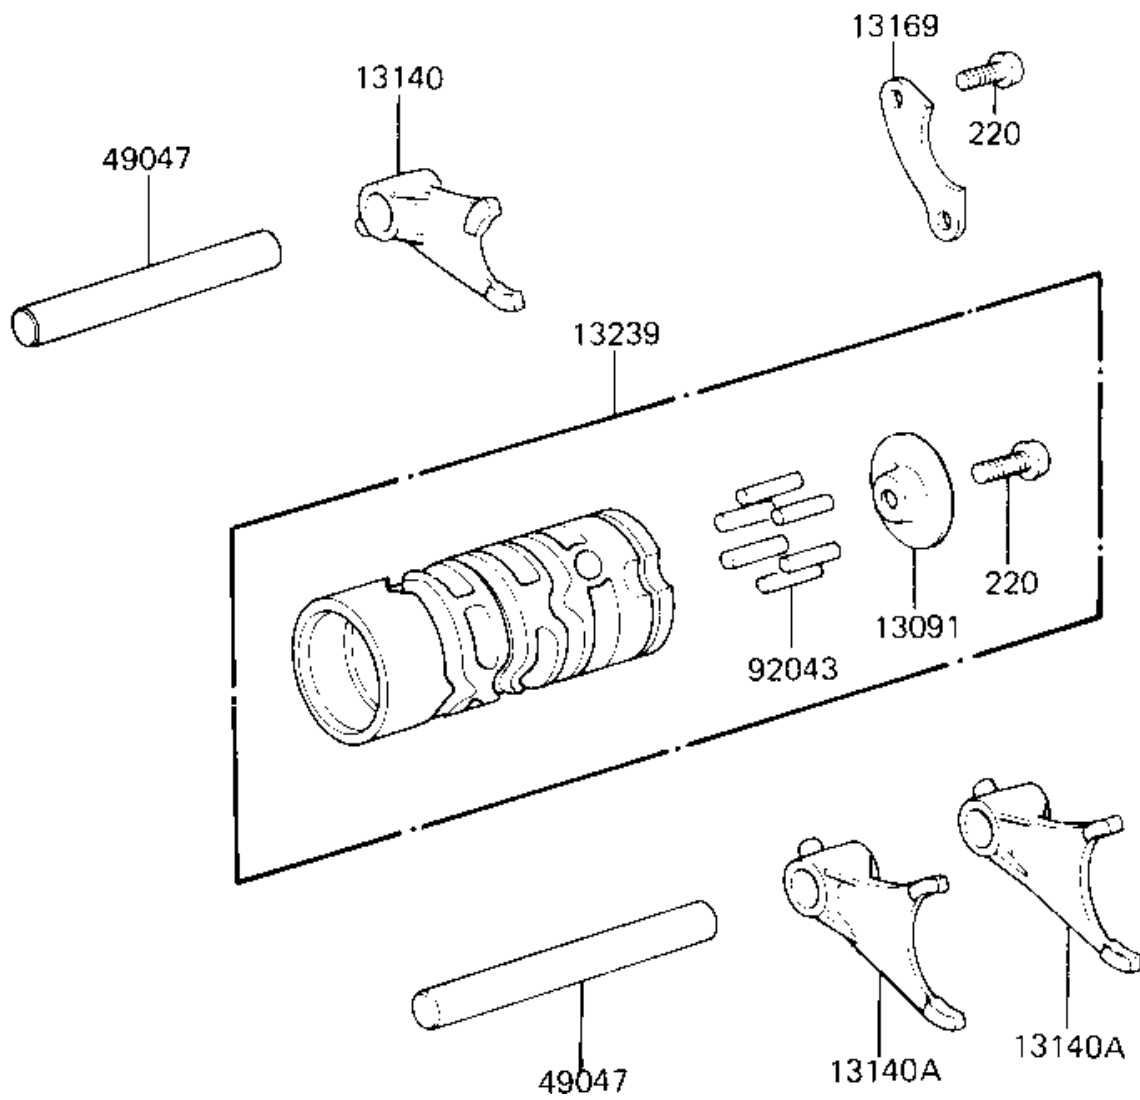

1983 KX80

PARTS DIAGRAM

GEAR CHANGE DRUM & FORKS

E1362-0056

1983 KX80

PARTS LIST

GEAR CHANGE DRUM & FORKS

ITEM NAME	PART NUMBER	QUANTITY
HOLDER CHANGE DRUM (Ref # 13091)	13091-1098	1
FORK-SHIFT (Ref # 13140)	13140-1060	1
FORK-SHIFT (Ref # 13140A)	13140-1061	2
PLATE,CHANGE DRUM (Ref # 13169)	13169-1309	1
DRUM-ASSY-CHANGE (Ref # 13239)	13239-1065	1
ROD,SHIFT,10X90 (Ref # 49047)	49047-1009	2
PIN,CHANG DRUM (Ref # 92043)	92042-029	6
SCREW PAN HEAD 6X14 (Ref # 220)	220B0614	2