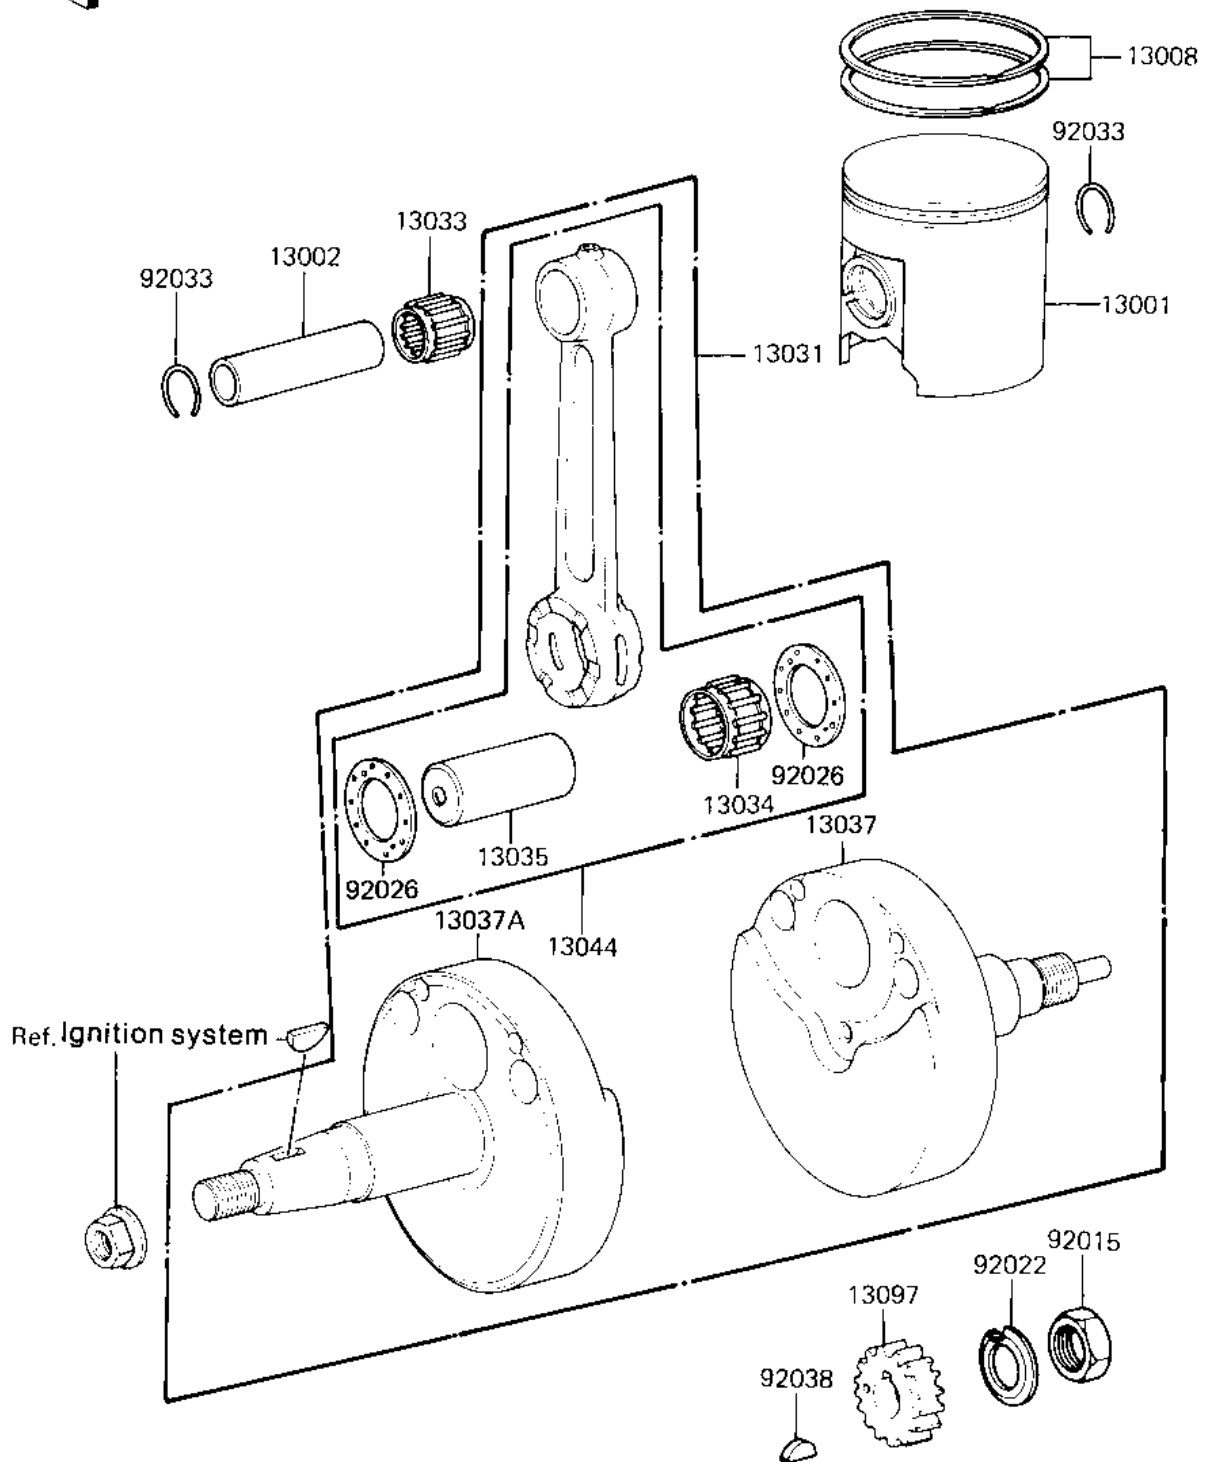

1983 KX80

PARTS DIAGRAM

CRANKSHAFT/PISTON

E1321-0049

1983 KX80

PARTS LIST

CRANKSHAFT/PISTON

Kawasaki

Let the Good Times Roll®

ITEM NAME

PART NUMBER

QUANTITY
