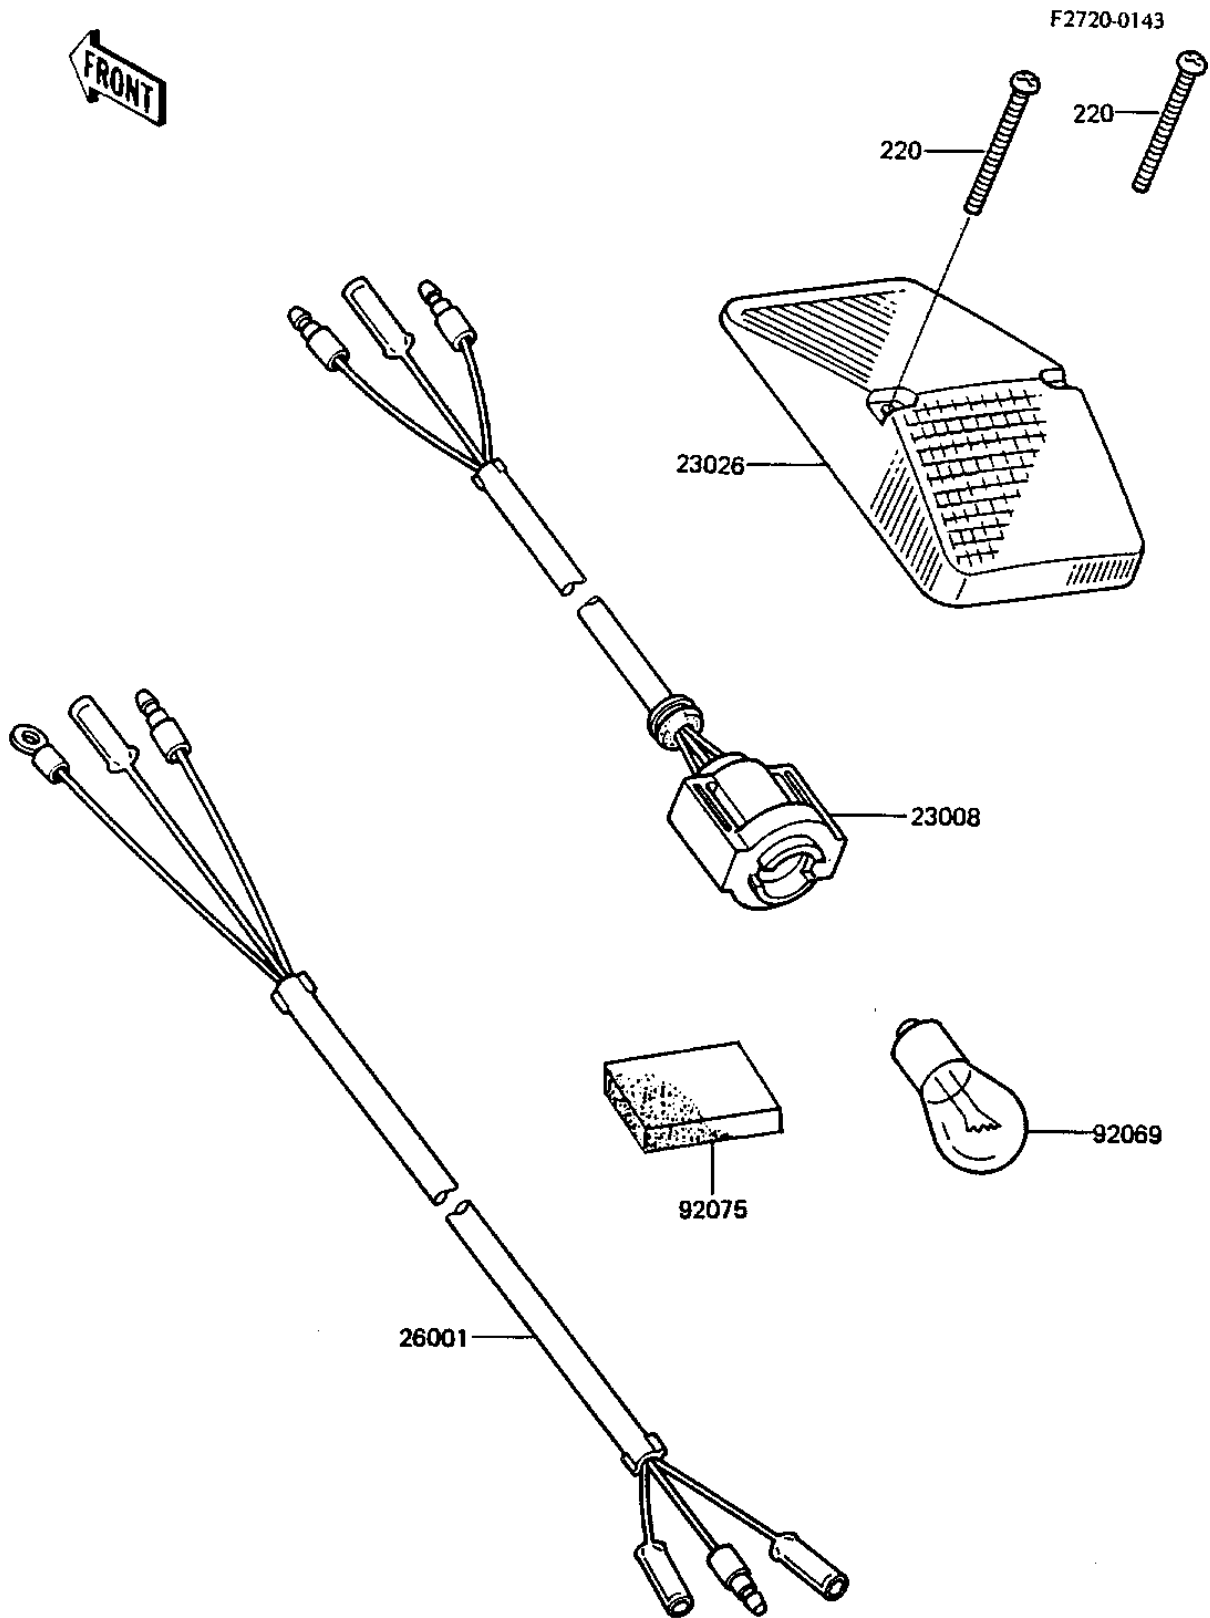

1983 KDX250

PARTS DIAGRAM

TAILLIGHT

1983 KDX250

PARTS LIST

TAILLIGHT

Kawasaki

Let the Good Times Roll®

ITEM NAME

PART NUMBER

QUANTITY
