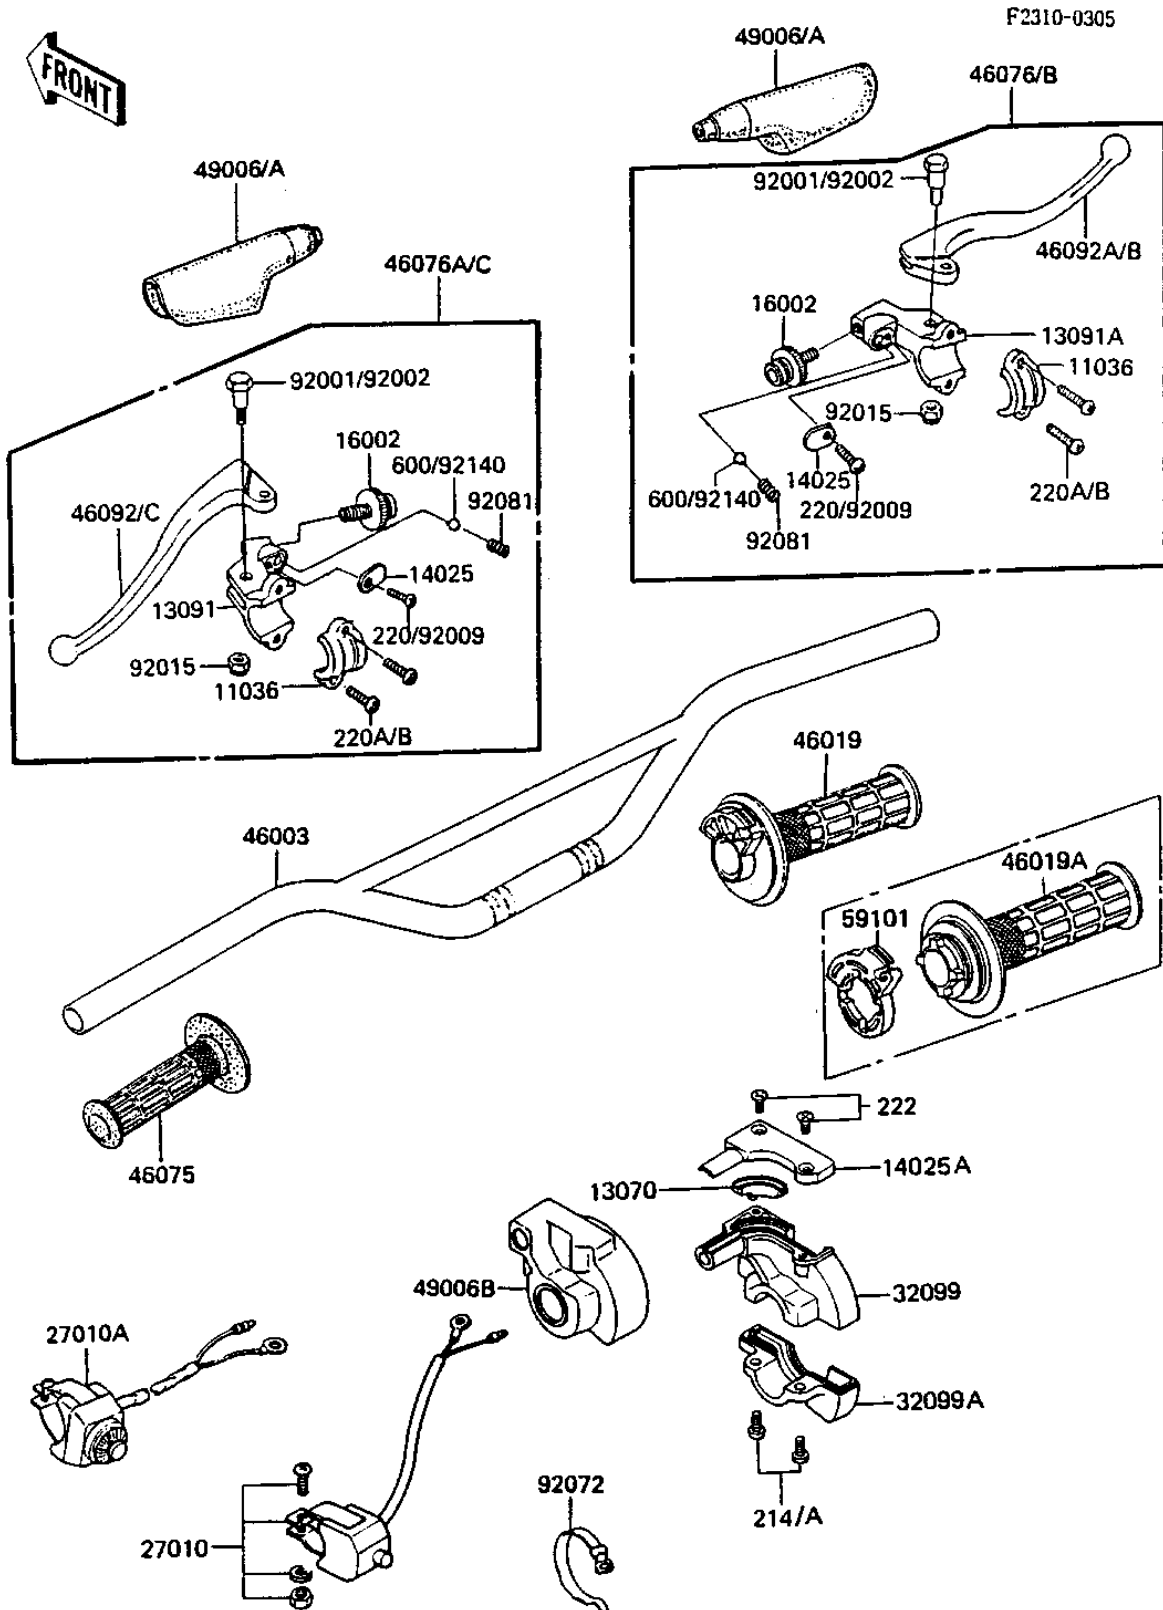

1983 KDX250

PARTS DIAGRAM

HANDLEBAR

Kawasaki

Let the Good Times Roll®

1983 KDX250

PARTS LIST HANDLEBAR

ITEM NAME

PART NUMBER

QUANTITY
