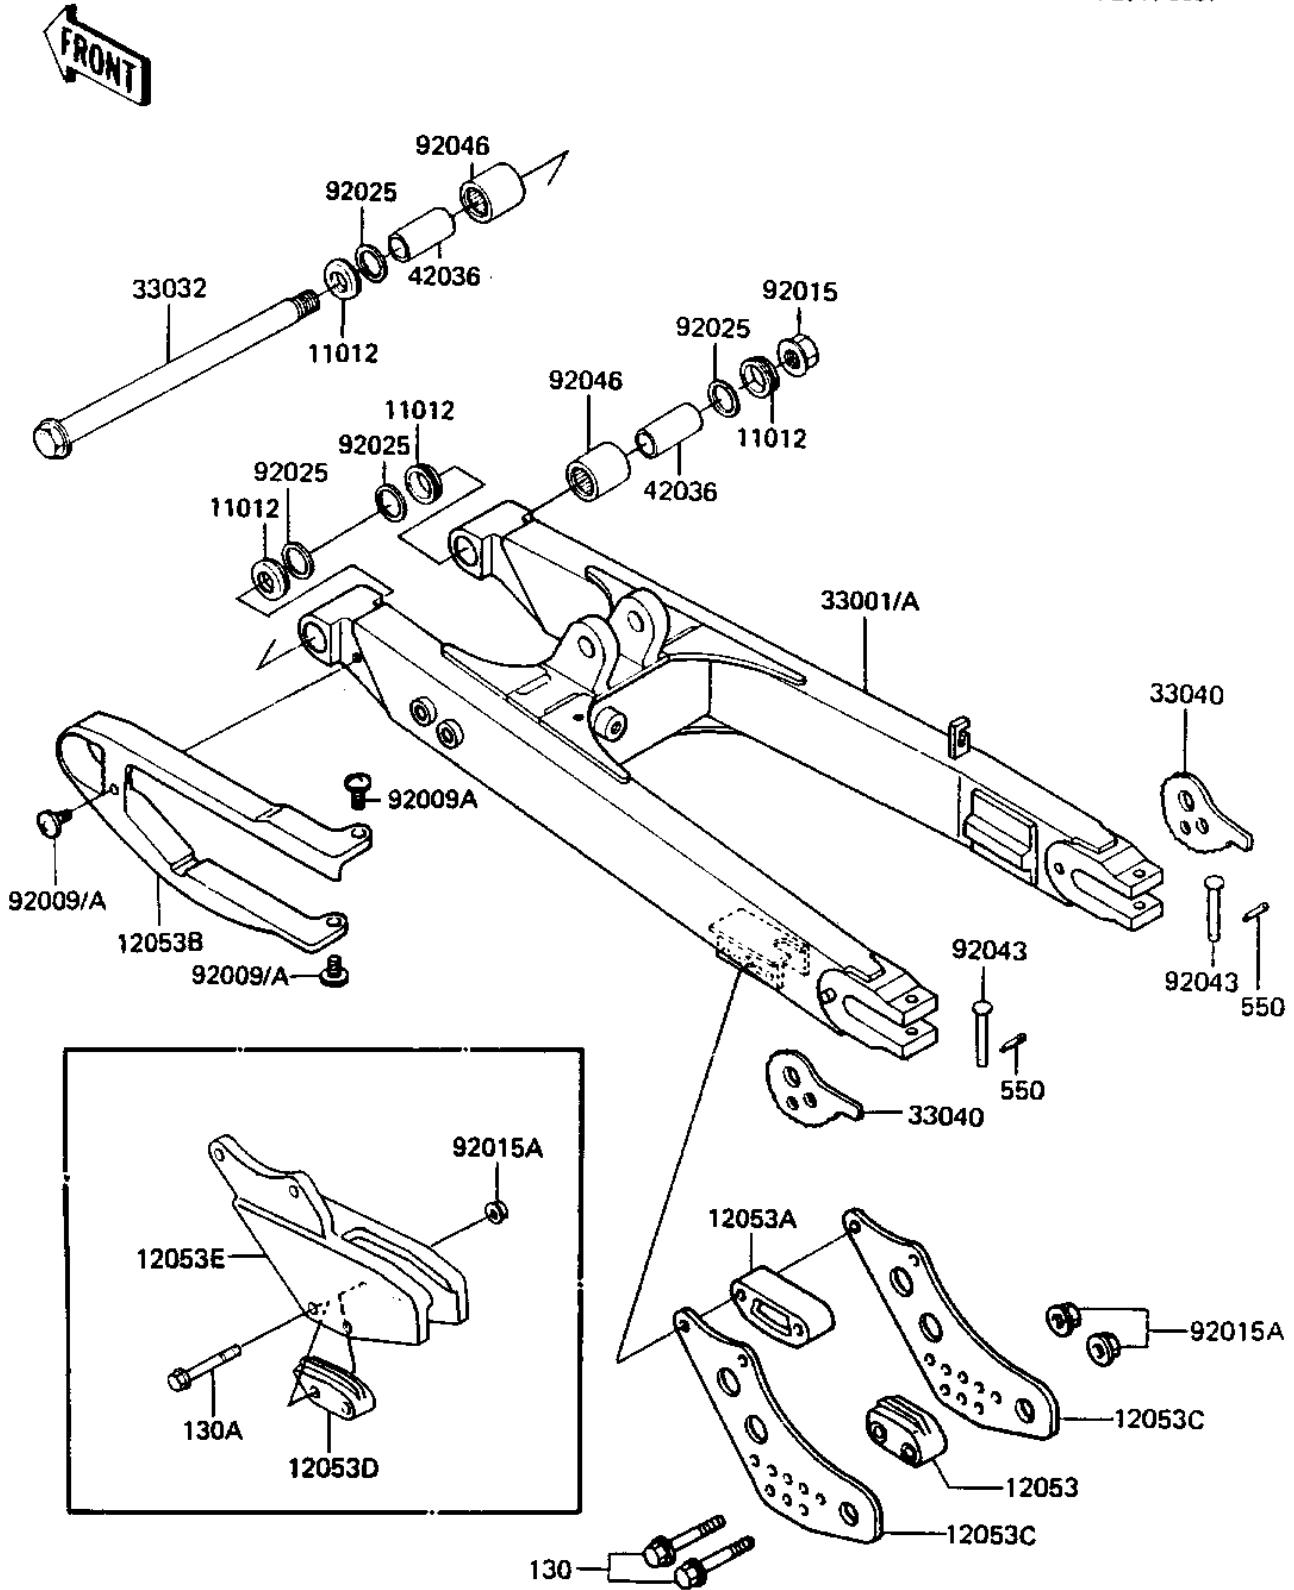

1983 KDX250

PARTS DIAGRAM

SWING ARM

Kawasaki

Let the Good Times Roll®

F2141-0007

1983 KDX250

PARTS LIST SWING ARM

ITEM NAME

PART NUMBER

QUANTITY
