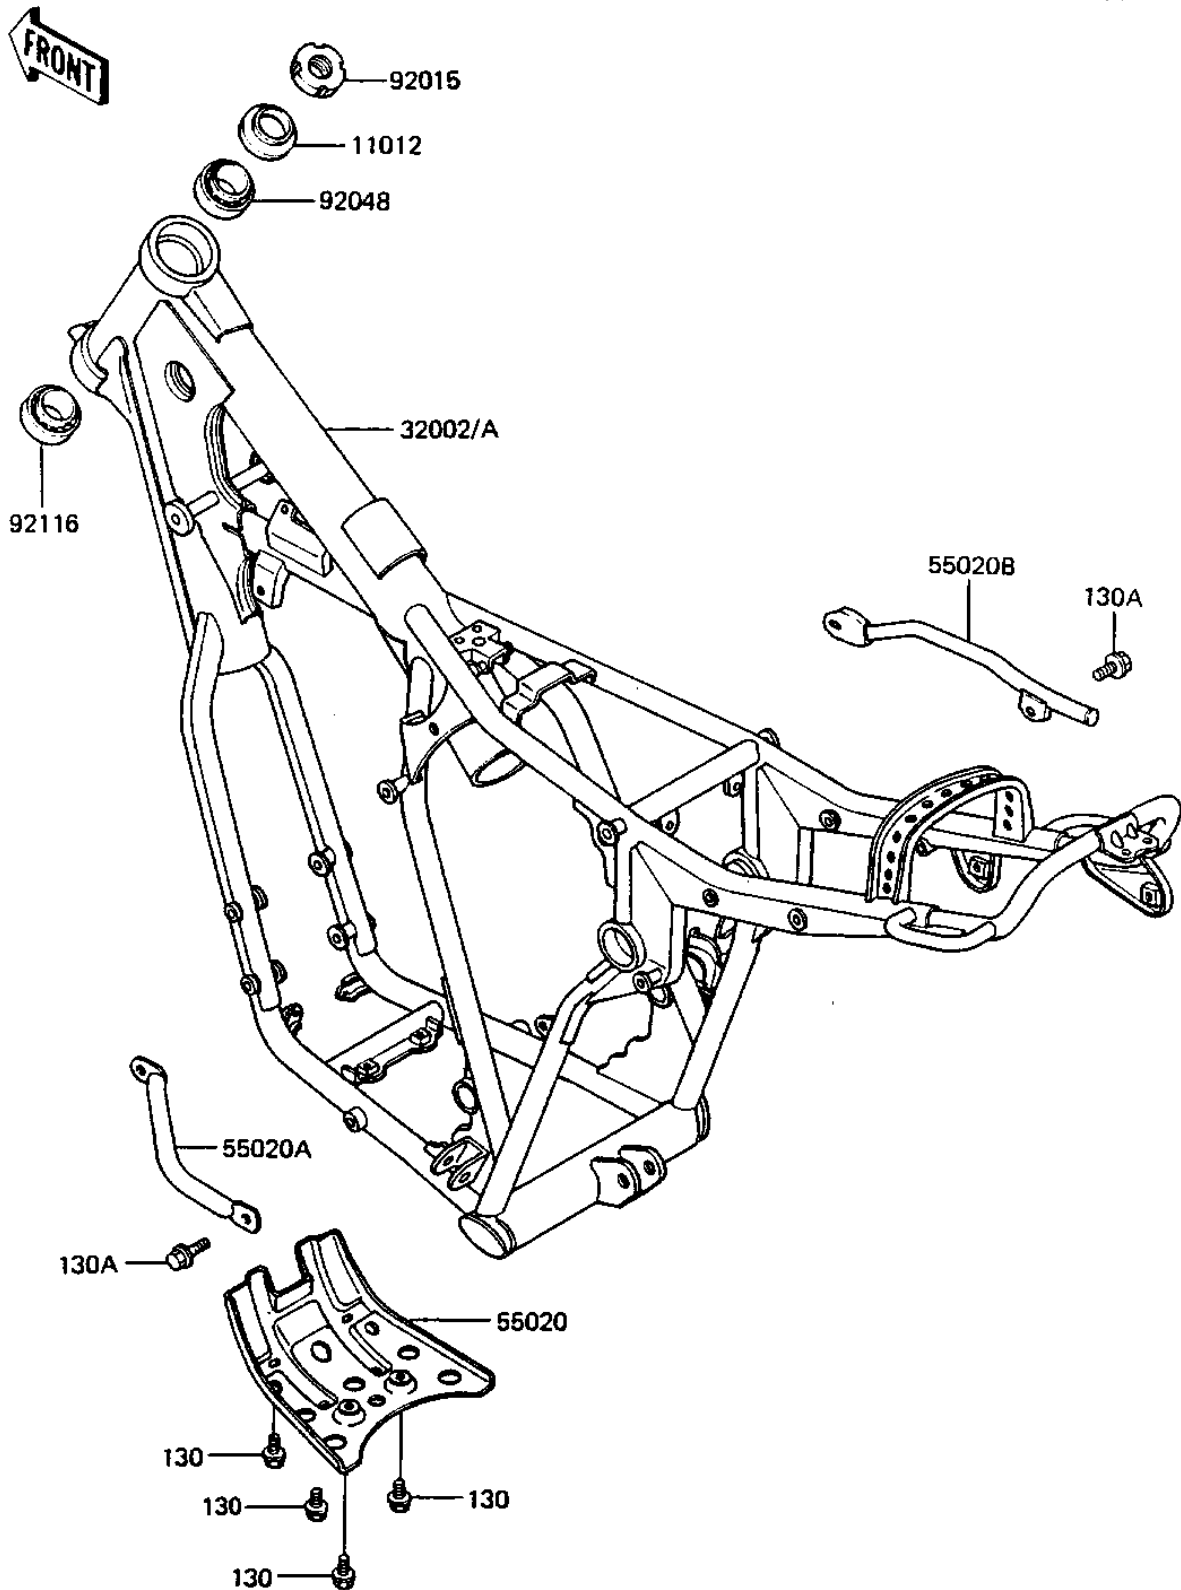

1983 KDX250

PARTS DIAGRAM

FRAME

Kawasaki

Let the Good Times Roll®

F2120-0191

1983 KDX250

PARTS LIST

FRAME

ITEM NAME

PART NUMBER

QUANTITY
