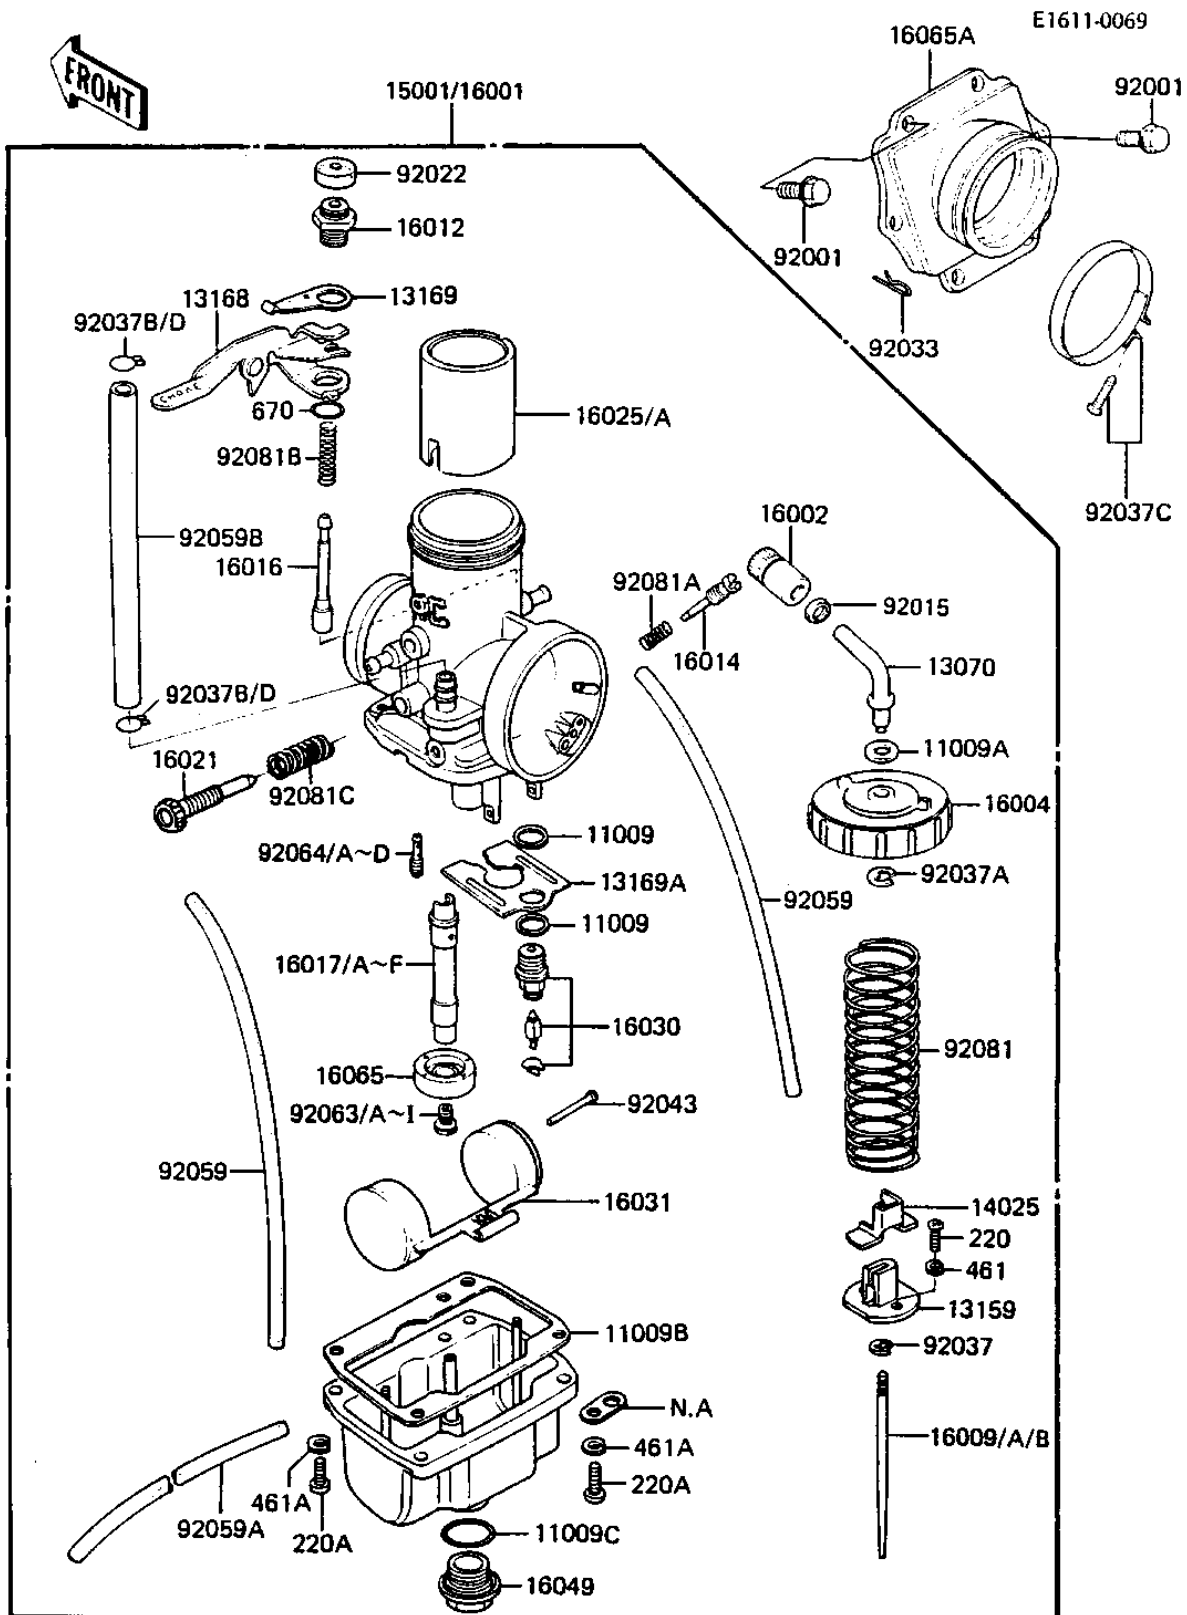

1983 KDX250

PARTS DIAGRAM

CARBURETOR

Kawasaki

Let the Good Times Roll®

1983 KDX250

PARTS LIST CARBURETOR

ITEM NAME

PART NUMBER

QUANTITY
