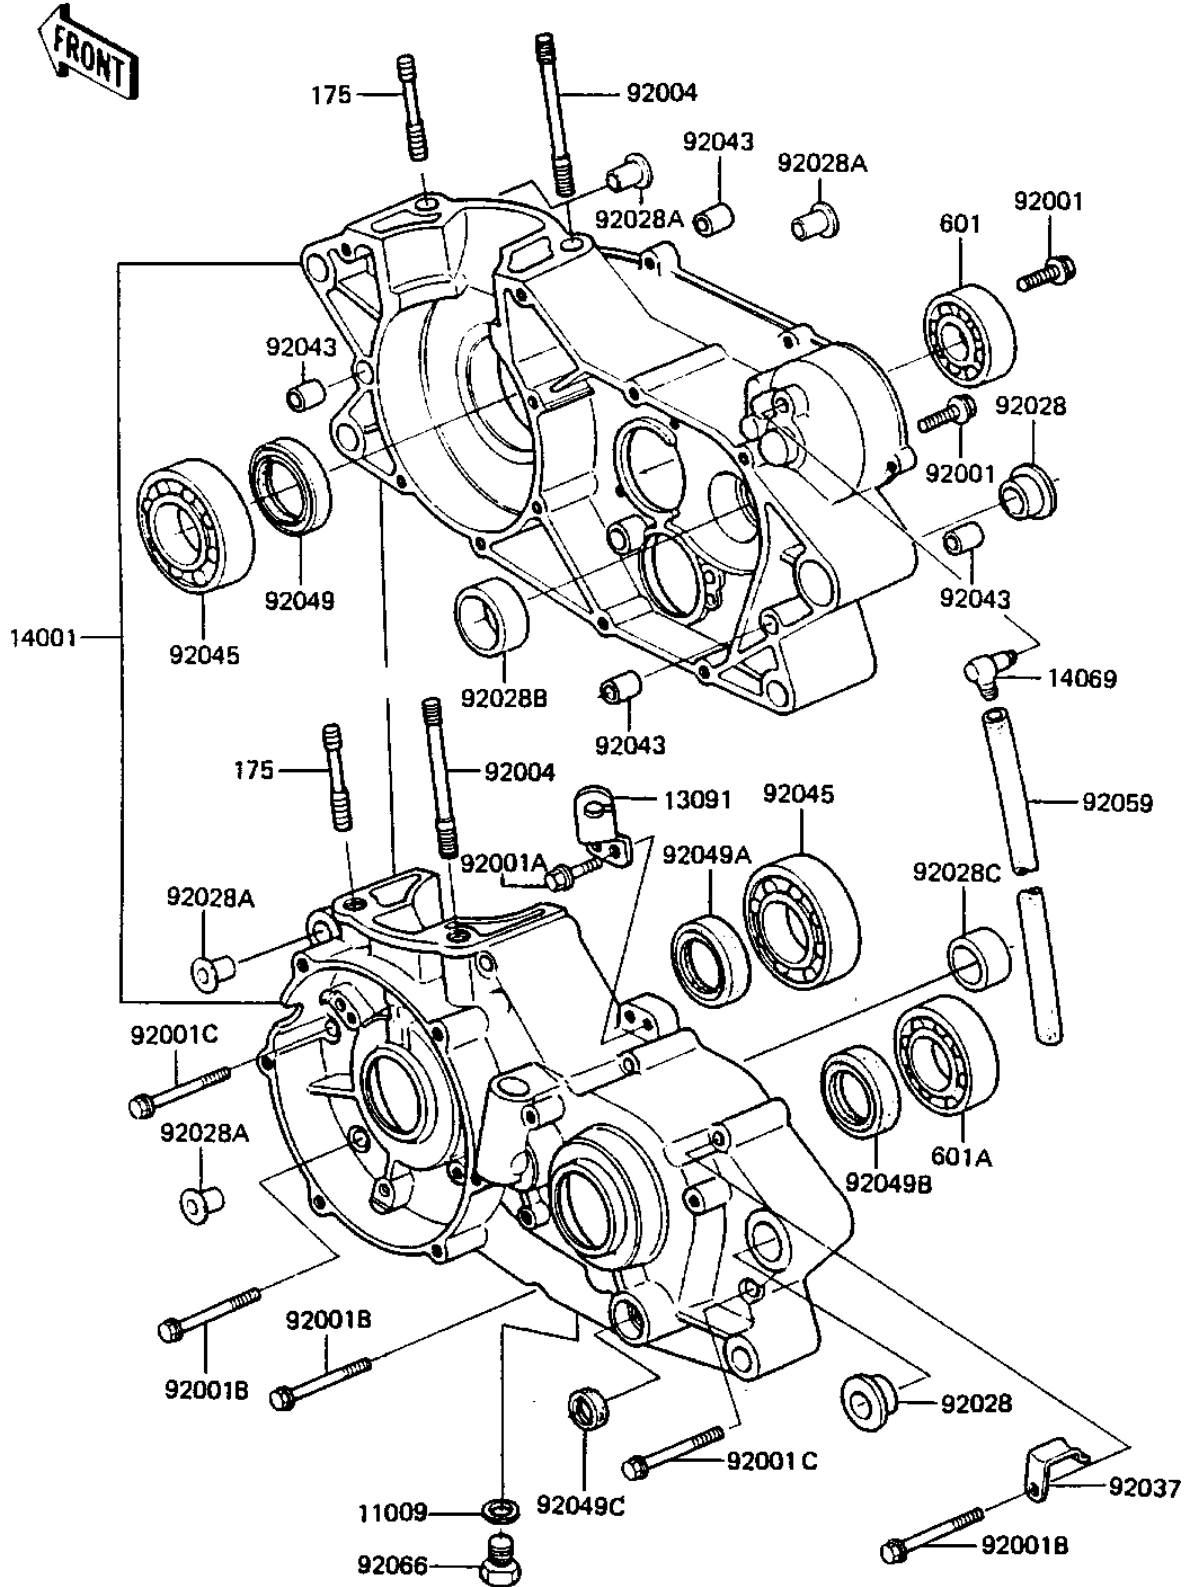

1983 KDX250

PARTS DIAGRAM CRANKCASE

E1411-0053

1983 KDX250

PARTS LIST CRANKCASE

ITEM NAME

PART NUMBER

QUANTITY
