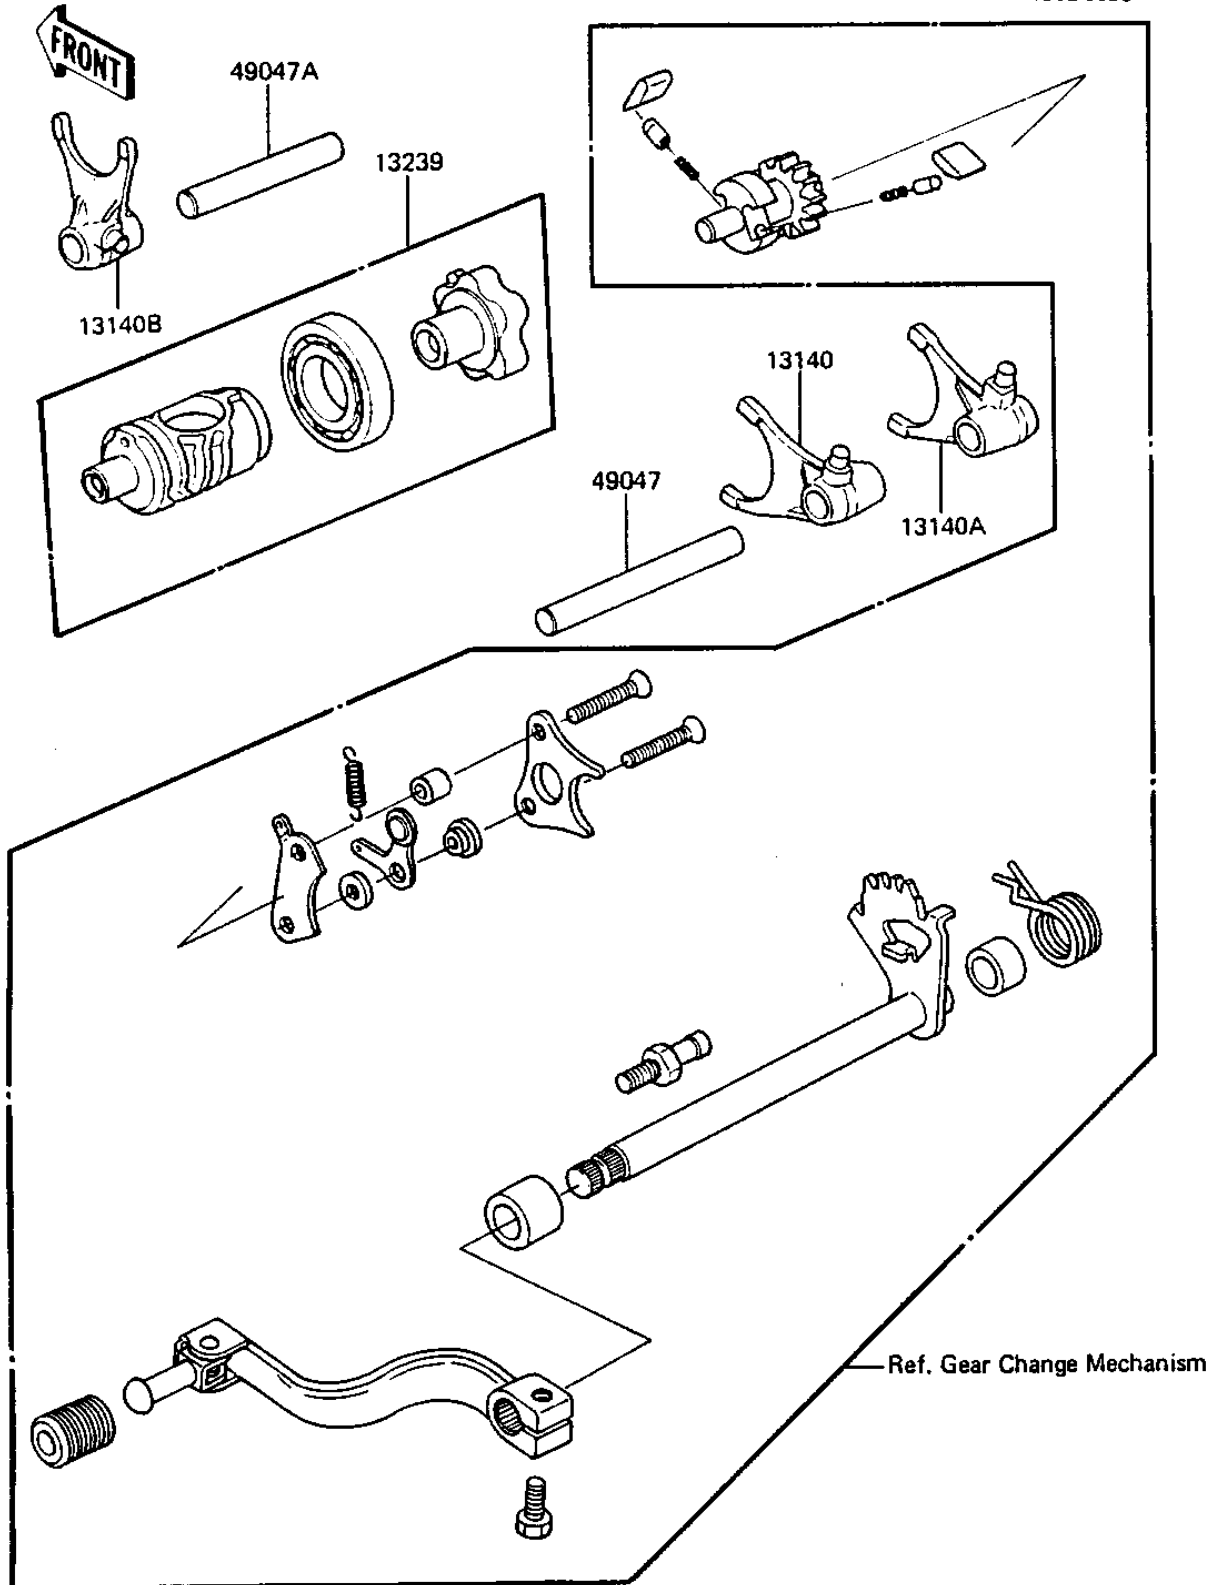

1983 KDX250

PARTS DIAGRAM

GEAR CHANGE DRUM & FORKS

E1362-0038

1983 KDX250

PARTS LIST

GEAR CHANGE DRUM & FORKS

ITEM NAME

PART NUMBER

QUANTITY
