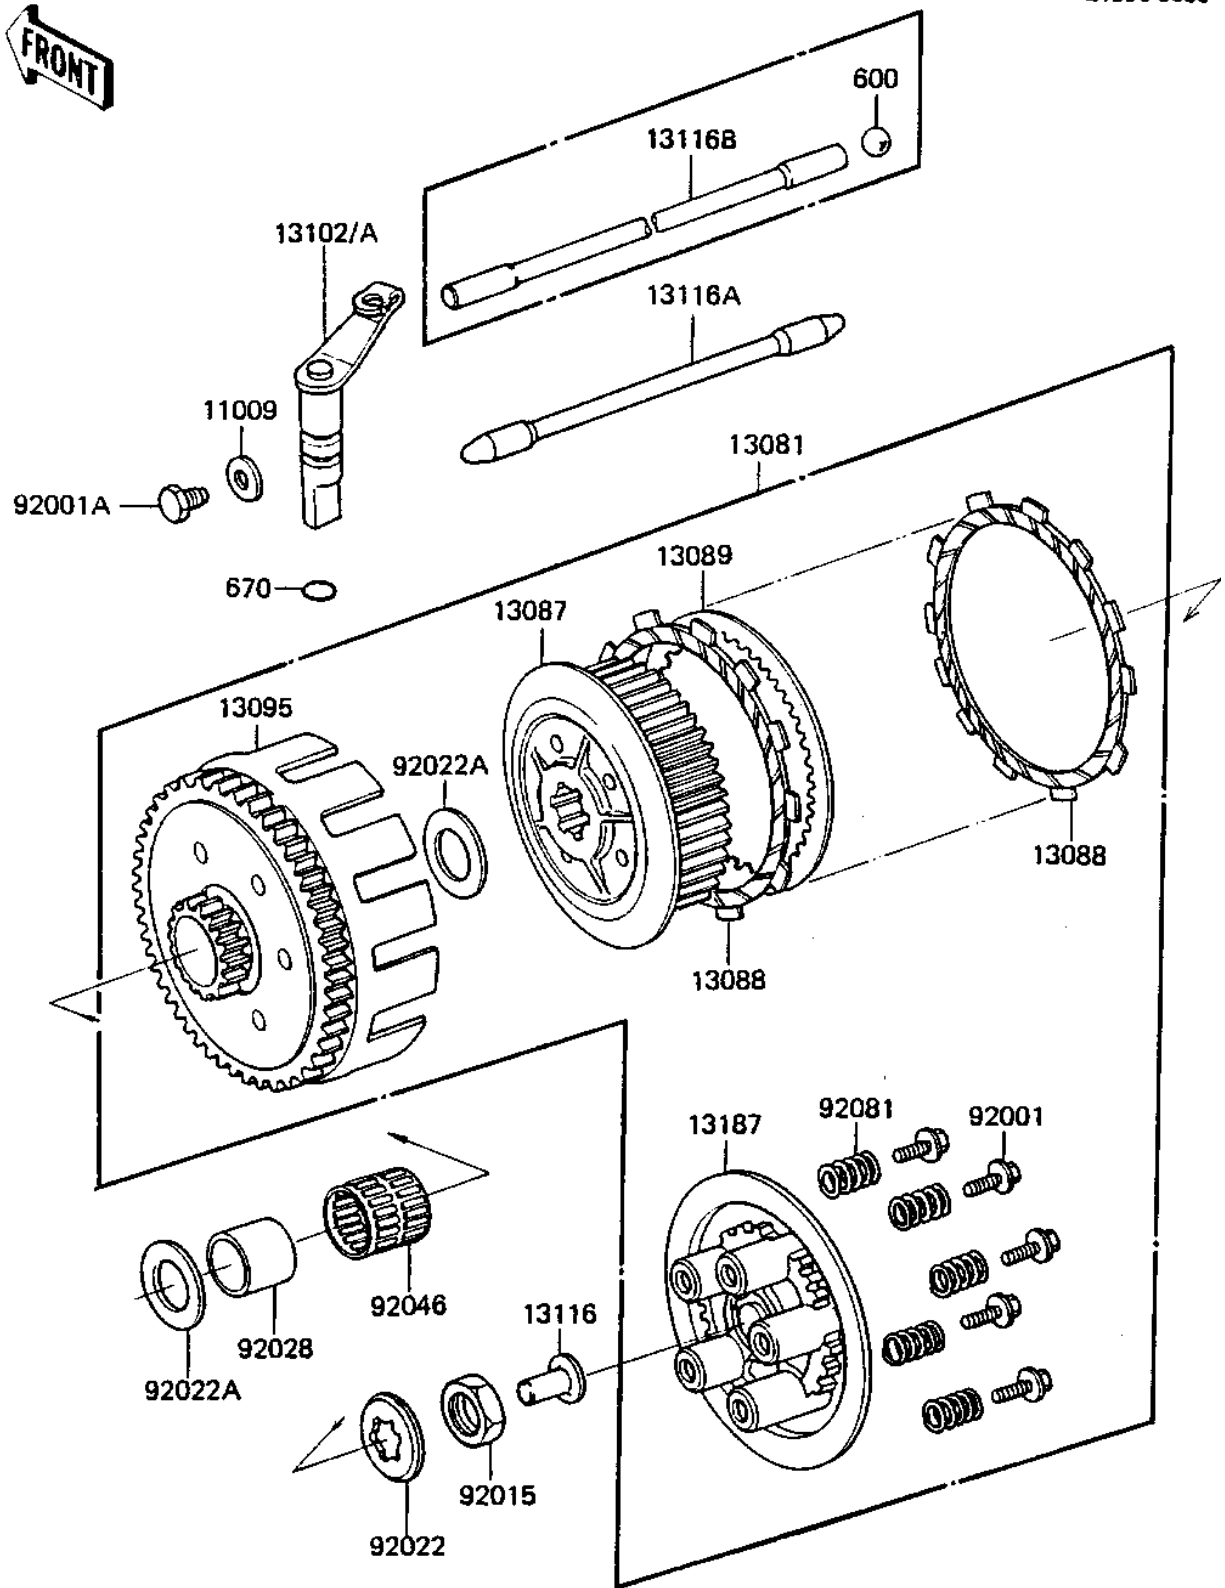

1983 KDX250

PARTS DIAGRAM

CLUTCH

E1350-0086

1983 KDX250

PARTS LIST

CLUTCH

Kawasaki

Let the Good Times Roll®

ITEM NAME

PART NUMBER

QUANTITY
