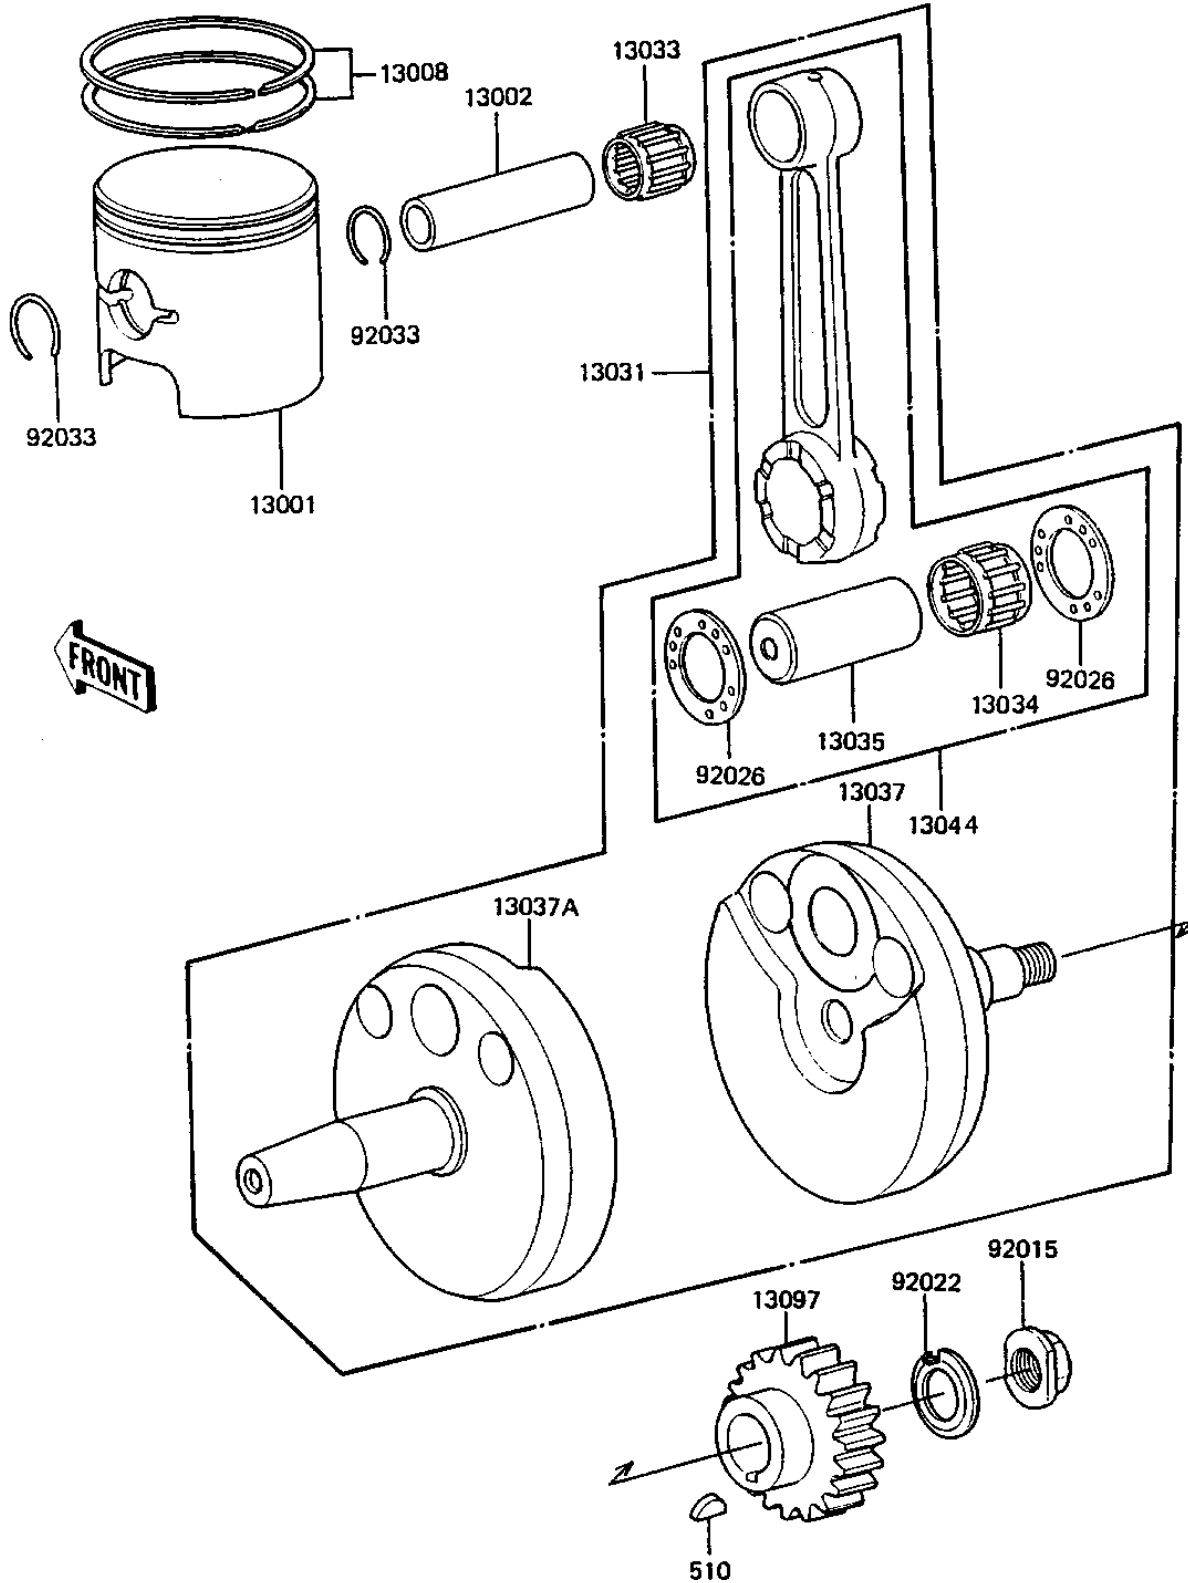

1983 KDX250

PARTS DIAGRAM CRANKSHAFT/PISTON

E1321-0030

1983 KDX250

PARTS LIST

CRANKSHAFT/PISTON

Kawasaki

Let the Good Times Roll®

ITEM NAME

PART NUMBER

QUANTITY
